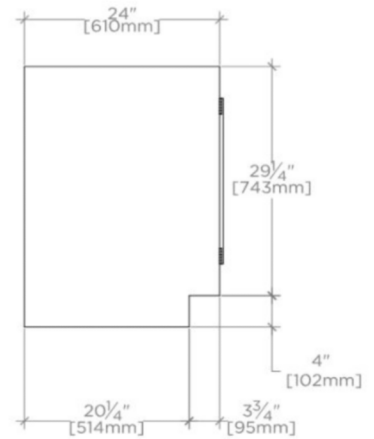

## BELDEN

999498

Belden Double Vanity with Mesh 66" x 24" x 21" x 33 1/4"

FILEDESCRIPTION

### TECHNICAL DETAILS

ADA Compliance: No  
Adjustable Levelers / Feet: N  
Fittings Hole Depth: 32 mm  
Fittings Hole Diameter: 35 mm  
Primary Material: Wood  
Rough-in Supply Height Recommended: 533 mm  
Rough-in Waste Height Recommended: 483 mm  
Sink Visibility: N

## BELDEN

999498

Belden Double Vanity with Mesh 66" x 24" x 21" x 33 1/4"

SCALE: 1/2"=1'-0"

SCALE: 1/2"=1'-0"

SCALE: 1/2"=1'-0"