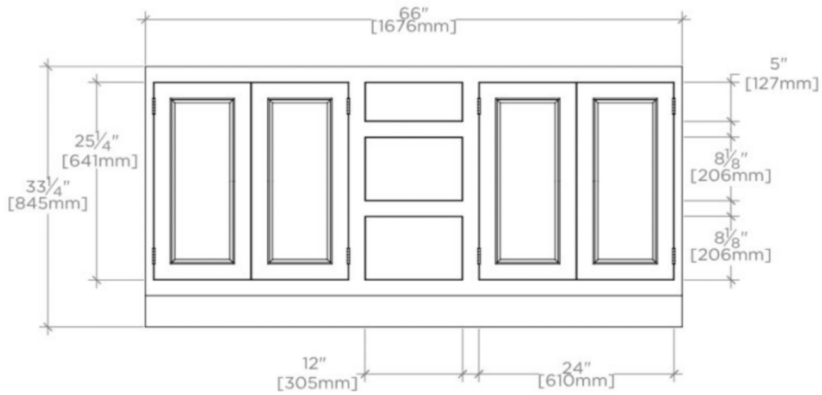

## BELDEN

999498

Belden Double Vanity with Mesh 66" x 24" x 21" x 33 1/4"

FILEDESCRIPTION

### TECHNICAL DETAILS

ADA Compliance: No  
Adjustable Levelers / Feet: N  
Fittings Hole Depth: 32 mm  
Fittings Hole Diameter: 35 mm  
Primary Material: Wood  
Rough-in Supply Height Recommended: 533 mm  
Rough-in Waste Height Recommended: 483 mm  
Sink Visibility: N

## BELDEN

999498

Belden Double Vanity with Mesh 66" x 24" x 21" x 33 1/4"

SCALE: 1/2"=1'-0"

SCALE: 1/2"=1'-0"

SCALE: 1/2"=1'-0"