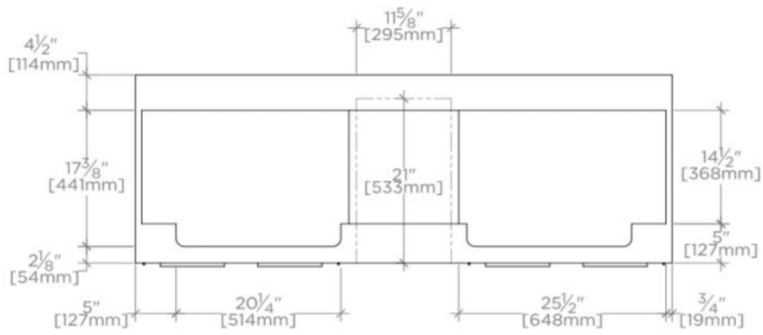

## BELDEN

999498

Belden Double Vanity with Mesh 66" x 24" x 21" x 33 1/4"

FILEDESCRIPTION

### TECHNICAL DETAILS

ADA Compliance: No  
Adjustable Levelers / Feet: N  
Fittings Hole Depth: 32 mm  
Fittings Hole Diameter: 35 mm  
Primary Material: Wood  
Rough-in Supply Height Recommended: 533 mm  
Rough-in Waste Height Recommended: 483 mm  
Sink Visibility: N

## BELDEN

999498

Belden Double Vanity with Mesh 66" x 24" x 21" x 33 1/4"

SCALE: 1/2"=1'-0"

SCALE: 1/2"=1'-0"

SCALE: 1/2"=1'-0"