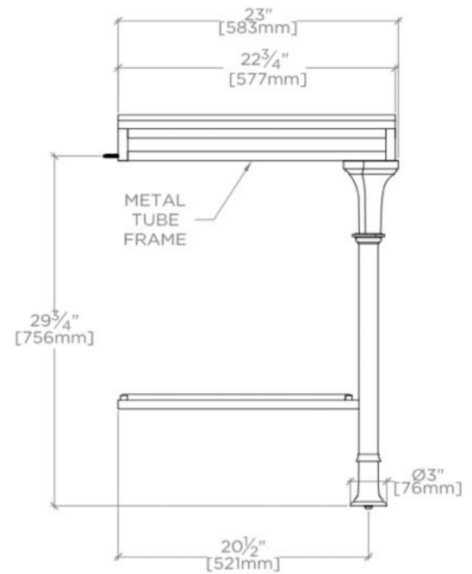

LUCERNE

100518

Lucerne Metal Two Leg Single Washstand 36 15/16" X 22 7/8" X 29 3/8"

SHOWN IN SLAB SOLD SEPARATELY

TECHNICAL DETAILS

ADA Compliance: No
Adjustable Levelers / Feet: N
Leg Material: Metal
Number of Legs: Two
Primary Material: Brass
Sink Visibility: N

WATERWORKS

LUCERNE

100518

Lucerne Metal Two Leg Single Washstand 36 15/16" X 22 7/8" X 29 3/8"

TOP VIEW

SCALE: 3/4"=1'-0"

FRONT VIEW

SCALE: 3/4"=1'-0"

SIDE VIEW

SCALE: 3/4"=1'-0"