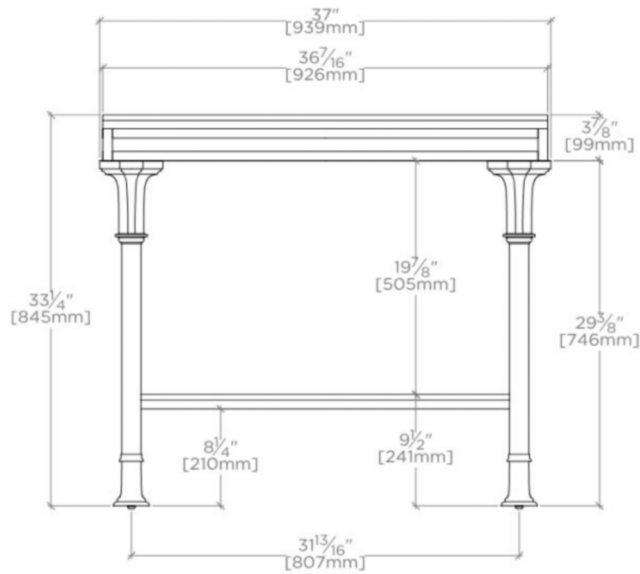

LUCERNE

100518

Lucerne Metal Two Leg Single Washstand 36 15/16" X 22 7/8" X 29 3/8"

SHOWN IN SLAB SOLD SEPARATELY

TECHNICAL DETAILS

ADA Compliance: No
Adjustable Levelers / Feet: N
Leg Material: Metal
Number of Legs: Two
Primary Material: Brass
Sink Visibility: N

WATERWORKS

LUCERNE

100518

Lucerne Metal Two Leg Single Washstand 36 15/16" X 22 7/8" X 29 3/8"

TOP VIEW

SCALE: 3/4"=1'-0"

FRONT VIEW

SCALE: 3/4"=1'-0"

SIDE VIEW

SCALE: 3/4"=1'-0"