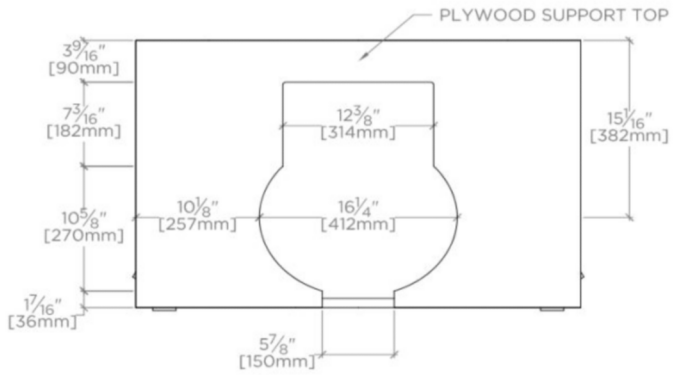

LUCERNE

100518

Lucerne Metal Two Leg Single Washstand 36 15/16" X 22 7/8" X 29 3/8"

SHOWN IN SLAB SOLD SEPARATELY

TECHNICAL DETAILS

ADA Compliance: No
Adjustable Levelers / Feet: N
Leg Material: Metal
Number of Legs: Two
Primary Material: Brass
Sink Visibility: N

WATERWORKS

LUCERNE

100518

Lucerne Metal Two Leg Single Washstand 36 15/16" X 22 7/8" X 29 3/8"

TOP VIEW

SCALE: 3/4"=1'-0"

FRONT VIEW

SCALE: 3/4"=1'-0"

SIDE VIEW

SCALE: 3/4"=1'-0"