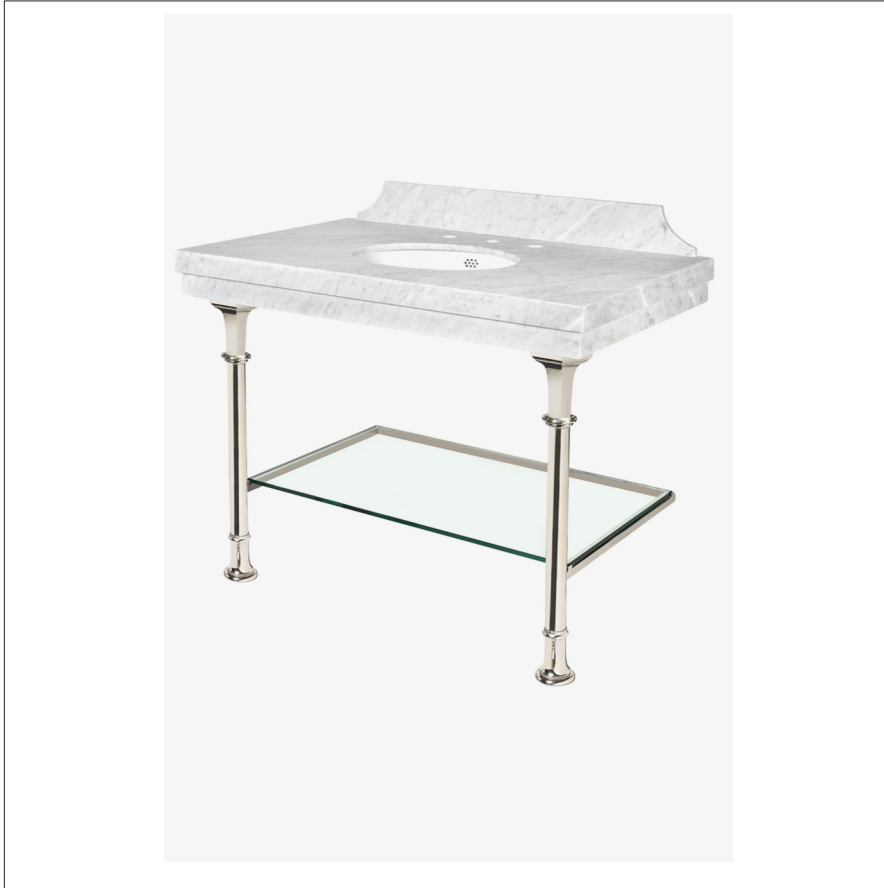

LUCERNE

100518

Lucerne Metal Two Leg Single Washstand 36 15/16" X 22 7/8" X 29 3/8"

SHOWN IN SLAB SOLD SEPARATELY

TECHNICAL DETAILS

ADA Compliance: No
Adjustable Levelers / Feet: N
Leg Material: Metal
Number of Legs: Two
Primary Material: Brass
Sink Visibility: N

INSPIRATION

Inspired by classical European designs, this reimagined vintage style complements a range of bath environments.

PRODUCT FEATURES

Solid Brass
Lower glass shelf for storage
Top and sink sold separately
Custom sizes not available

WATERWORKS

LUCERNE

100518

Lucerne Metal Two Leg Single Washstand 36 15/16" X 22 7/8" X 29 3/8"

TOP VIEW

SCALE: 3/4"=1'-0"

FRONT VIEW

SCALE: 3/4"=1'-0"

SIDE VIEW

SCALE: 3/4"=1'-0"