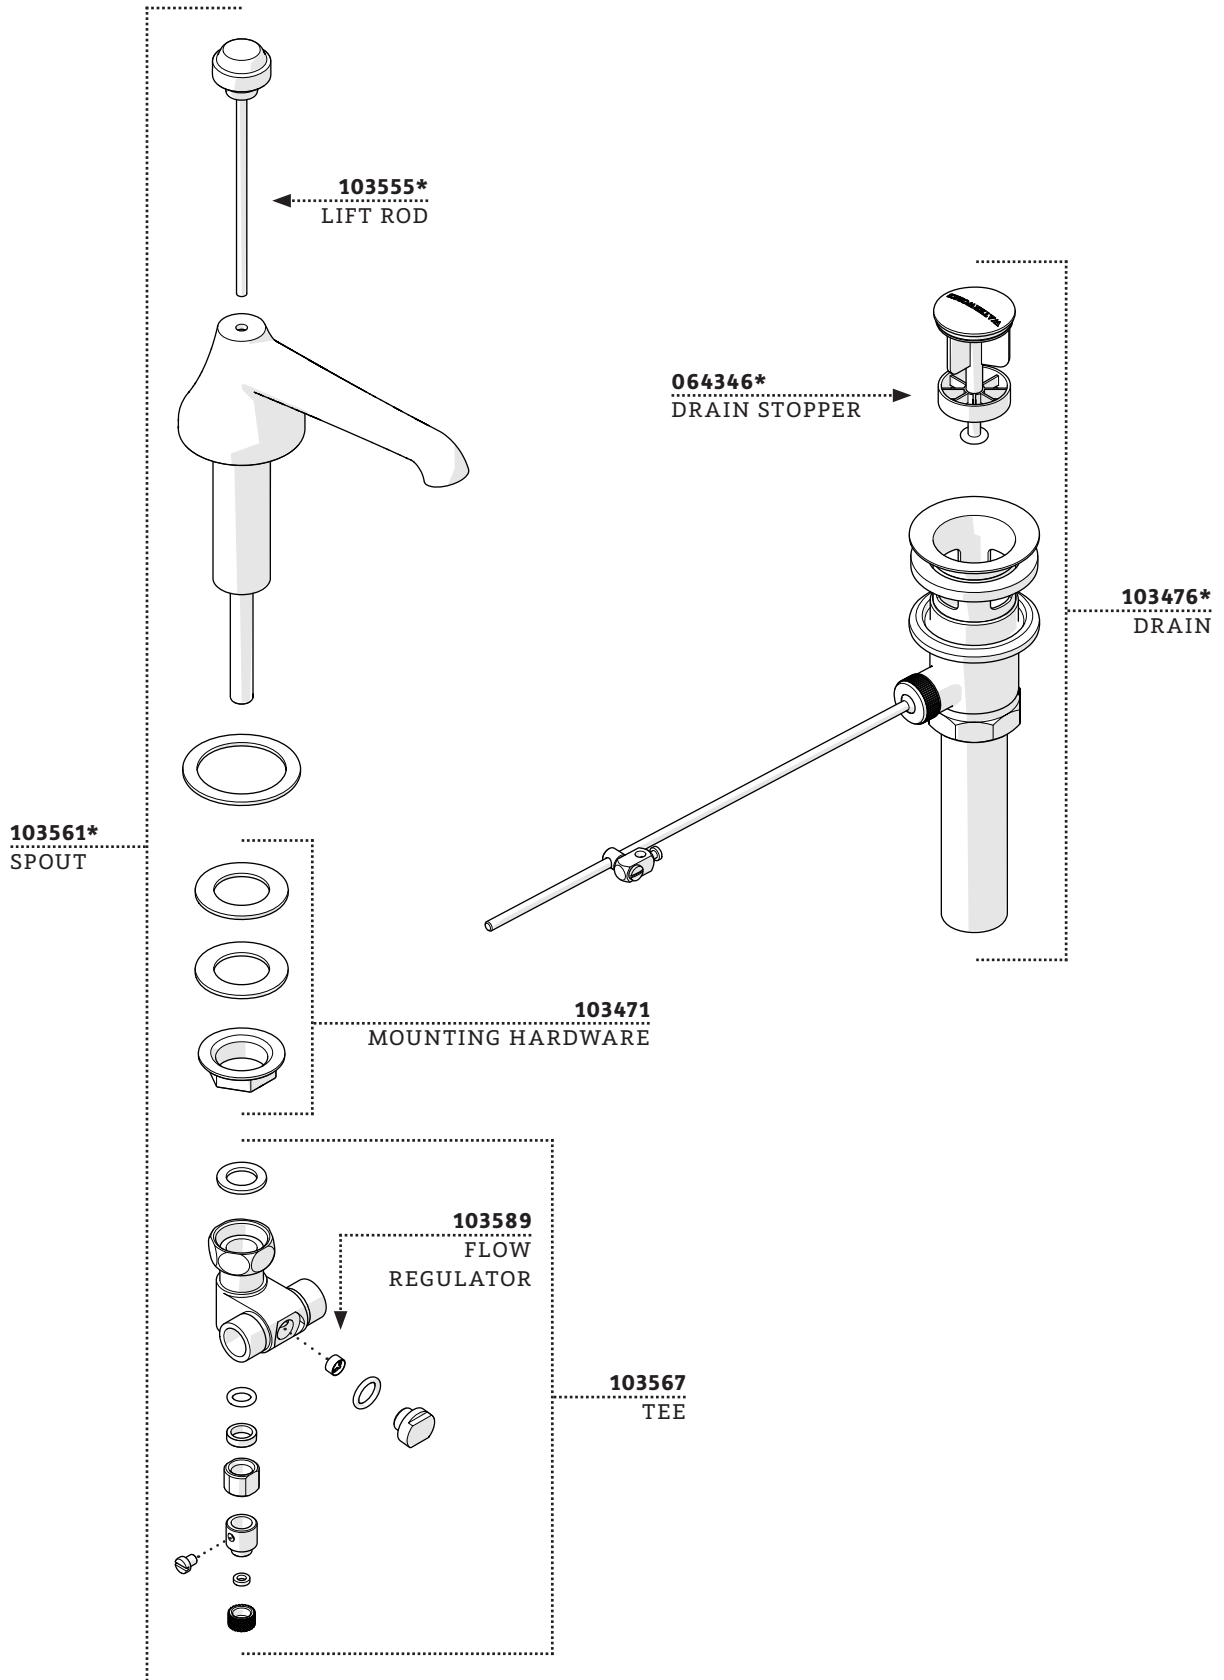

ESTB. 1978

WATERWORKS

SERVICE PARTS

**STYLES: EALS11, EALS12, EALS13,
EALS14, EALS15**

*FINISH/COLOR MUST BE SPECIFIED WHEN ORDERING
++SUPPLIED AS A PAIR

DOCUMENT: SPEA50_REV01

ESTB. 1978

WATERWORKS

SERVICE PARTS

STYLES: EALS11, EALS12, EALS13, EALS14, EALS15

*FINISH/COLOR MUST BE SPECIFIED WHEN ORDERING
++SUPPLIED AS A PAIR

DOCUMENT: SPEA50_REV01