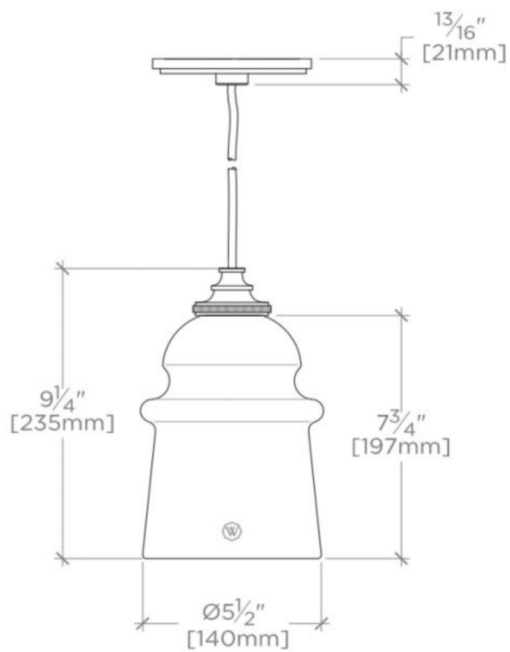

WATT

WL03LT

Watt Ceiling Mounted Pendant with Plain Glass Shade

SHOWN IN WATT CEILING MOUNTED PENDANT WITH PLAIN GLASS SHADE | WLLT03

TECHNICAL DETAILS

Ambient / Task: Ambient
Bulb Base Size: E27
Escutcheon Primary Material: Brass
Bulb Type: Edison Filament
Depth / Width: 143 mm
Height: 283 mm
Installation Type: Ceiling Mounted
Interior / Exterior Application: Interior Only
Junction Box Orientation: Horizontal
Length: 143 mm
Number of Bulbs: One
Primary Material: Made of Brass
Safety Warnings: Do not exceed max wattage.
Shade Material: Glass
Shade Shape: Cone
Suggested Application: All Applications
Voltage: 240.0
Wet / Dry: Damp or Dry

Do not exceed max wattage.

WATT

WL03LT

Watt Ceiling Mounted Pendant with Plain Glass Shade

TOP VIEW

SCALE: 2"=1'-0"

FRONT VIEW

SCALE: 2"=1'-0"

SIDE VIEW

SCALE: 2"=1'-0"