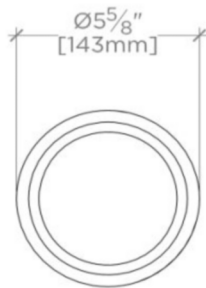

WATT

WL03LT

Watt Ceiling Mounted Pendant with Plain Glass Shade

SHOWN IN WATT CEILING MOUNTED PENDANT WITH PLAIN GLASS SHADE | WLLT03

TECHNICAL DETAILS

Ambient / Task: Ambient
Bulb Base Size: E27
Escutcheon Primary Material: Brass
Bulb Type: Edison Filament
Depth / Width: 143 mm
Height: 283 mm
Installation Type: Ceiling Mounted
Interior / Exterior Application: Interior Only
Junction Box Orientation: Horizontal
Length: 143 mm
Number of Bulbs: One
Primary Material: Made of Brass
Safety Warnings: Do not exceed max wattage.
Shade Material: Glass
Shade Shape: Cone
Suggested Application: All Applications
Voltage: 240.0
Wet / Dry: Damp or Dry

Do not exceed max wattage.

WATT

WL03LT

Watt Ceiling Mounted Pendant with Plain Glass Shade

TOP VIEW

SCALE: 2"=1'-0"

FRONT VIEW

SCALE: 2"=1'-0"

SIDE VIEW

SCALE: 2"=1'-0"