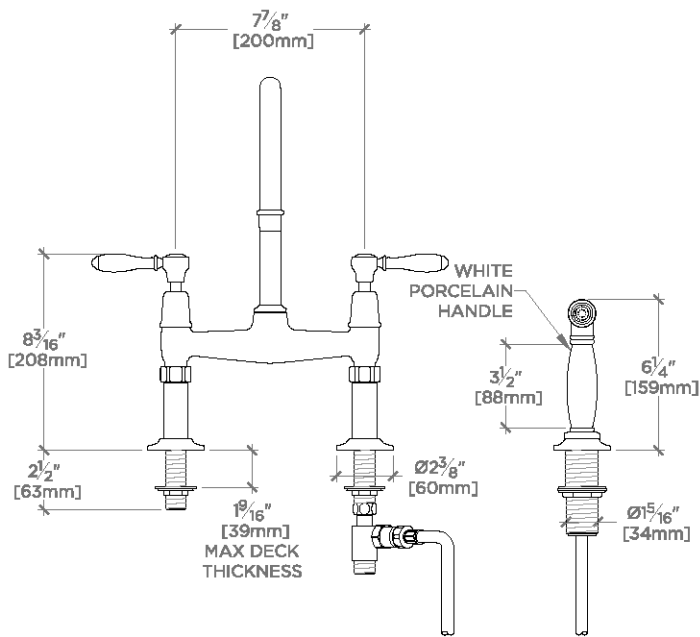

# WATERWORKS

Easton

EAKM33

Easton Classic Two Hole Bridge Gooseneck Kitchen Faucet,  
White Porcelain Lever Handles and Spray

TOP VIEW

SCALE:  $1\frac{1}{2}"=1'-0"$

FRONT VIEW

SCALE:  $1\frac{1}{2}"=1'-0"$

SIDE VIEW

SCALE:  $1\frac{1}{2}"=1'-0"$