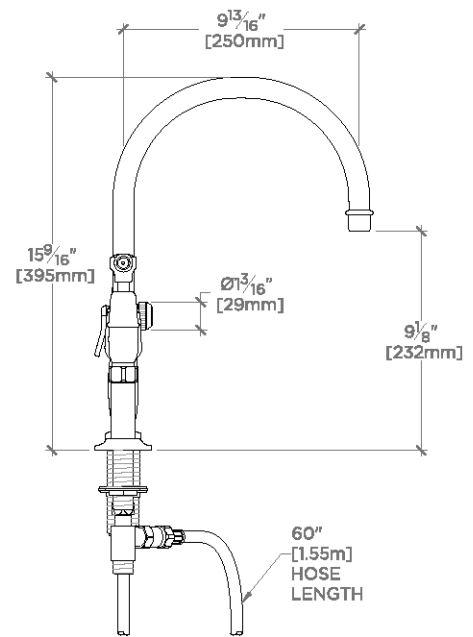

### TECHNICAL DETAILS

ADA Compliance: Yes  
 Depth/Width: 295 mm  
 Height: 395 mm  
 Integrated Diverter: Y  
 Primary Material: Brass  
 Restricted Maximum Flow Rate: 6.6 liters/min  
 Spout Swivel: Y  
 Suggested Application: Bar, Kitchen, Laundry

# WATERWORKS

Easton

EAKM33

Easton Classic Two Hole Bridge Gooseneck Kitchen Faucet,  
White Porcelain Lever Handles and Spray

TOP VIEW

SCALE:  $1\frac{1}{2}"=1'-0"$

FRONT VIEW

SCALE:  $1\frac{1}{2}"=1'-0"$

SIDE VIEW

SCALE:  $1\frac{1}{2}"=1'-0"$