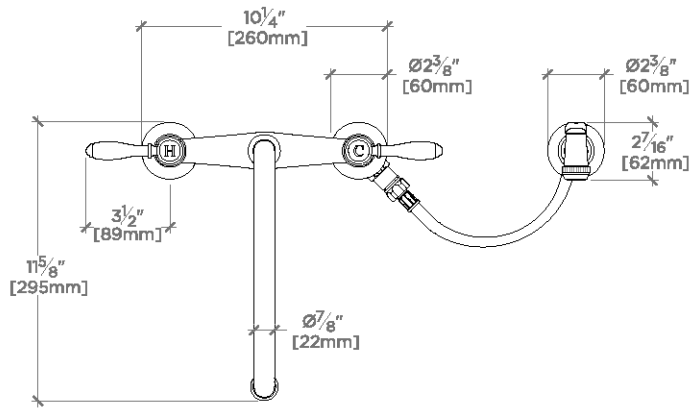

### TECHNICAL DETAILS

ADA Compliance: Yes  
 Depth/Width: 295 mm  
 Height: 395 mm  
 Integrated Diverter: Y  
 Primary Material: Brass  
 Restricted Maximum Flow Rate: 6.6 liters/min  
 Spout Swivel: Y  
 Suggested Application: Bar, Kitchen, Laundry

# WATERWORKS

Easton

EAKM33

Easton Classic Two Hole Bridge Gooseneck Kitchen Faucet,  
White Porcelain Lever Handles and Spray

TOP VIEW

SCALE:  $1\frac{1}{2}"=1'-0"$

FRONT VIEW

SCALE:  $1\frac{1}{2}"=1'-0"$

SIDE VIEW

SCALE:  $1\frac{1}{2}"=1'-0"$