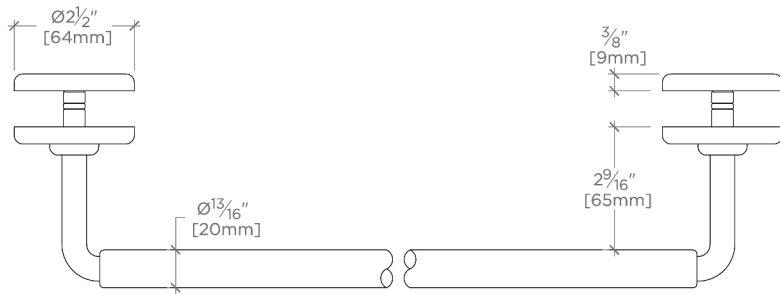

## Ludlow

LD45G1

Ludlow Volta 18" Single Sided Glass Mounted Towel Bar

† THIS PRODUCT CAN BE INSTALLED ON GLASS THAT IS  
1/4" [6mm], 3/8" [10mm], 1/2" [13mm], OR 3/4" [19mm].

TOP VIEW

SCALE: 3"=1'-0"

BACK VIEW ON DISC

FRONT VIEW

SCALE: 3"=1'-0"

SIDE VIEW

SCALE: 3"=1'-0"