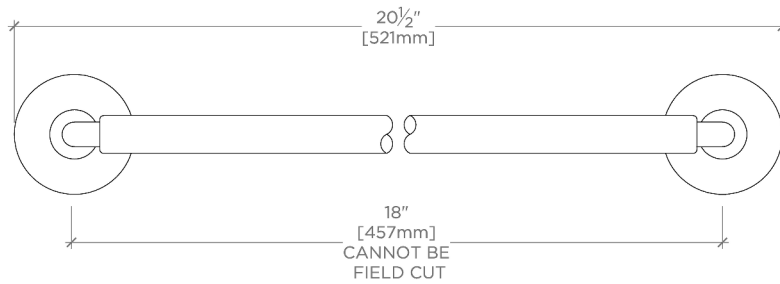

## Ludlow

LD45G1

Ludlow Volta 18" Single Sided Glass Mounted Towel Bar

† THIS PRODUCT CAN BE INSTALLED ON GLASS THAT IS  
1/4" [6mm], 3/8" [10mm], 1/2" [13mm], OR 3/4" [19mm].

TOP VIEW

SCALE: 3"=1'-0"

BACK VIEW ON DISC

FRONT VIEW

SCALE: 3"=1'-0"

SIDE VIEW

SCALE: 3"=1'-0"