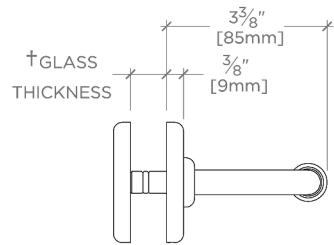

### PRODUCT FEATURES

All mounting hardware included

Solid brass construction

Can accommodate glass thickness between 1/4" [6mm] to 3/4" [19mm]

Stocked in a Chrome, Nickel and Brass

## Ludlow

LD45G1

Ludlow Volta 18" Single Sided Glass Mounted Towel Bar

† THIS PRODUCT CAN BE INSTALLED ON GLASS THAT IS  
1/4" [6mm], 3/8" [10mm], 1/2" [13mm], OR 3/4" [19mm].

TOP VIEW

SCALE: 3"=1'-0"

BACK VIEW ON DISC

FRONT VIEW

SCALE: 3"=1'-0"

SIDE VIEW

SCALE: 3"=1'-0"