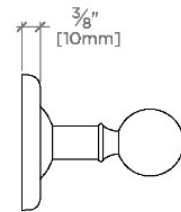

REGULATOR

RGTB24

Regulator 24" Single Towel Bar

SHOWN IN REGULATOR 24" SINGLE TOWEL BAR | RGTB24

TECHNICAL DETAILS

Depth/Width: 3 3/8"
Height: 2 13/16"
Length: 26 13/16"
Primary Material: Brass
Suggested Application: Bath

RGTB24

Regulator 24" Single Towel Bar

TOP VIEW

SCALE: 3"=1'-0"

FRONT VIEW

SCALE: 3"=1'-0"

SIDE VIEW

SCALE: 3"=1'-0"