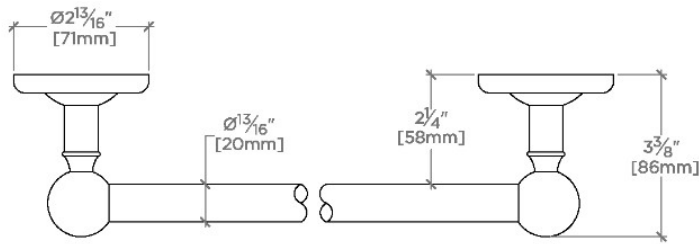

REGULATOR

RGTB24

Regulator 24" Single Towel Bar

SHOWN IN REGULATOR 24" SINGLE TOWEL BAR | RGTB24

TECHNICAL DETAILS

Depth/Width: 3 3/8"
Height: 2 13/16"
Length: 26 13/16"
Primary Material: Brass
Suggested Application: Bath

PRODUCT FEATURES

Solid Brass Construction

Wall Mounted

Stocked in Nickel and Chrome

Designed to be field cut

CERTIFICATIONS

PRODUCT (NOTES)

REGULATOR

RGTB24

Regulator 24" Single Towel Bar

TOP VIEW

SCALE: 3"=1'-0"

FRONT VIEW

SCALE: 3"=1'-0"

SIDE VIEW

SCALE: 3"=1'-0"