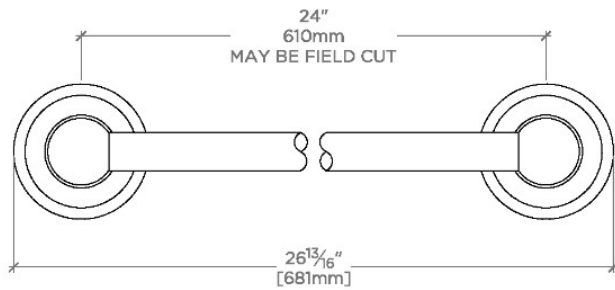

REGULATOR

RGTB24

Regulator 24" Single Towel Bar

SHOWN IN REGULATOR 24" SINGLE TOWEL BAR | RGTB24

TECHNICAL DETAILS

Depth/Width: 3 3/8"
Height: 2 13/16"
Length: 26 13/16"
Primary Material: Brass
Suggested Application: Bath

PRODUCT FEATURES

Solid Brass Construction

Wall Mounted

Stocked in Nickel and Chrome

Designed to be field cut

CERTIFICATIONS

PRODUCT (NOTES)

REGULATOR

RGTB24

Regulator 24" Single Towel Bar

TOP VIEW

SCALE: 3"=1'-0"

FRONT VIEW

SCALE: 3"=1'-0"

SIDE VIEW

SCALE: 3"=1'-0"