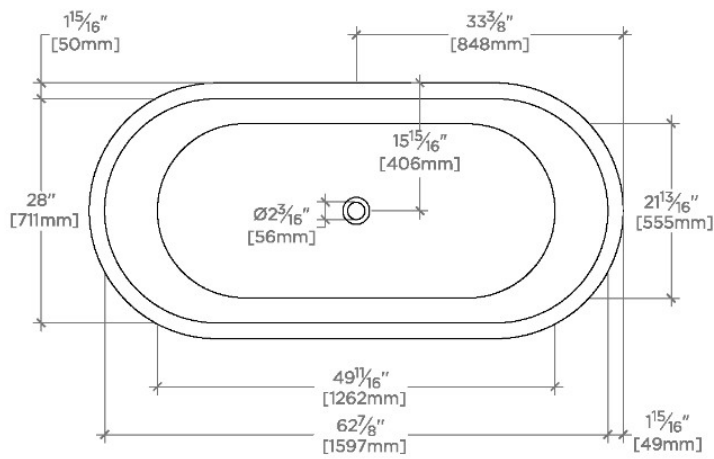

Alatri

AIBT67

Alatri 67" x 32" x 24" Freestanding Oval Bathtub

SHOWN IN ALATRI 67" X 32" X 24" FREESTANDING OVAL BATHTUB | AIBT67

TECHNICAL DETAILS

Adjustable Levelers Feet: N
 Bathing Type: Bathing and Soaking
 Bathing Well Sitting Angle: 1 degree_angle
 Drain Hole Depth: 49 mm
 Drain Hole Diameter: 56 mm
 Drilling Option: None
 Installation Type: Freestanding
 Overflow Hole Diameter: 60 mm
 Overflow Opening: No
 Primary Material: stone
 Single Or Double Ended: Double Ended
 Suggested Application: Bath

PRODUCT (NOTES)

Alatri

AIBT67

Alatri 67" x 32" x 24" Freestanding Oval Bathtub

TOP VIEW

SCALE: 1/2"=1'-0"

SIDE VIEW

SCALE: 1/2"=1'-0"

END VIEW

SCALE: 1/2"=1'-0"