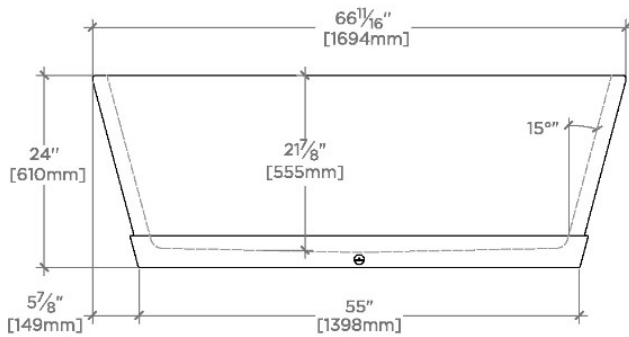

Alatri

AIBT67

Alatri 67" x 32" x 24" Freestanding Oval Bathtub

SHOWN IN ALATRI 67" X 32" X 24" FREESTANDING OVAL BATHTUB | AIBT67

TECHNICAL DETAILS

Adjustable Levelers Feet: N
 Bathing Type: Bathing and Soaking
 Bathing Well Sitting Angle: 1 degree_angle
 Drain Hole Depth: 49 mm
 Drain Hole Diameter: 56 mm
 Drilling Option: None
 Installation Type: Freestanding
 Overflow Hole Diameter: 60 mm
 Overflow Opening: No
 Primary Material: stone
 Single Or Double Ended: Double Ended
 Suggested Application: Bath

PRODUCT (NOTES)

Alatri

AIBT67

Alatri 67" x 32" x 24" Freestanding Oval Bathtub

TOP VIEW

SCALE: 1/2"=1'-0"

SIDE VIEW

SCALE: 1/2"=1'-0"

END VIEW

SCALE: 1/2"=1'-0"