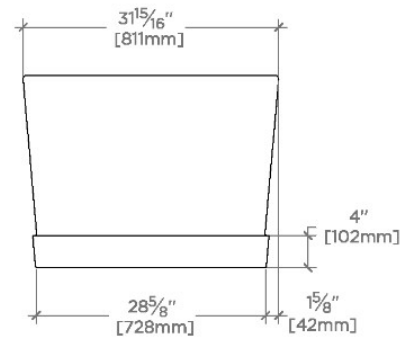

Alatri

AIBT67

Alatri 67" x 32" x 24" Freestanding Oval Bathtub

SHOWN IN ALATRI 67" X 32" X 24" FREESTANDING OVAL BATHTUB | AIBT67

TECHNICAL DETAILS

Adjustable Levelers Feet: N
 Bathing Type: Bathing and Soaking
 Bathing Well Sitting Angle: 1 degree_angle
 Drain Hole Depth: 49 mm
 Drain Hole Diameter: 56 mm
 Drilling Option: None
 Installation Type: Freestanding
 Overflow Hole Diameter: 60 mm
 Overflow Opening: No
 Primary Material: stone
 Single Or Double Ended: Double Ended
 Suggested Application: Bath

PRODUCT (NOTES)

Alatri

AIBT67

Alatri 67" x 32" x 24" Freestanding Oval Bathtub

TOP VIEW

SCALE: 1/2"=1'-0"

SIDE VIEW

SCALE: 1/2"=1'-0"

END VIEW

SCALE: 1/2"=1'-0"