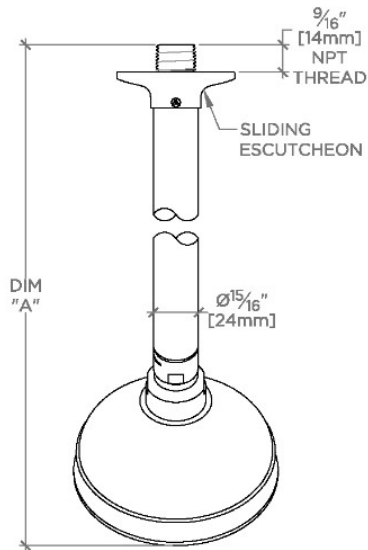

## Opus

OPS145

Opus 4" Showerhead with 8" Wall Mounted 45 Degree Shower Arm

SHOWN IN OPUS 4" SHOWERHEAD WITH 8" WALL MOUNTED 45 DEGREE SHOWER ARM | OPS145

### TECHNICAL DETAILS

Adjustable Versus Fixed Spray: Fixed  
Fittings Hole Diameter: 32 mm  
Inlet Connection Size: 1/2"  
Inlet Connection Type: Male NPT  
Pivot: Y  
Primary Material: Brass  
Restricted Maximum Flow Rate: 6.6 liters/min  
Water Pressure Maximum: 6.0 bar  
Water Pressure Minimum: 1.5 bar  
Water Pressure Recommended: 3.0 bar

### PRODUCT FEATURES

Made of Brass

Features a swivel 4" showerhead with easy clean rubber nozzles

Includes a 8" wall mounted 45 degree shower arm

Stocked in Brass, Chrome, Nickel and Matte Nickel

Showerhead available in 1.75gpm (6.6L/min) flow rate

## OPS145

Opus 4" Showerhead with 8" Wall Mounted 45 Degree Shower Arm

STYLE NO.	DIM "A"	DIM "B"
EAS144	10 <sup>7</sup> / <sub>16</sub> " [265mm]	6 <sup>1</sup> / <sub>4</sub> " [158mm]
OPS144		
EAS145	12 <sup>7</sup> / <sub>16</sub> " [316mm]	8 <sup>1</sup> / <sub>4</sub> " [209mm]
OPS145		