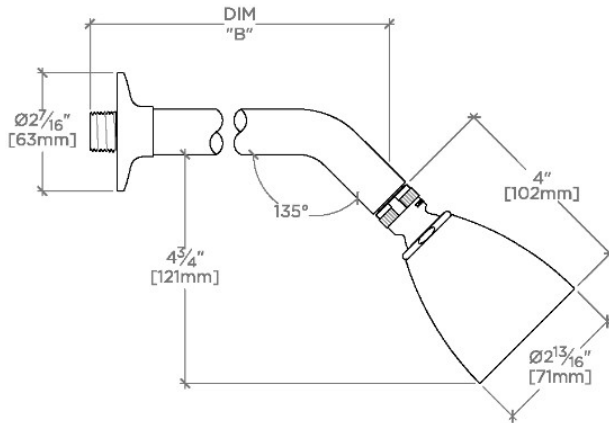

### TECHNICAL DETAILS

Adjustable Versus Fixed Spray: Adjustable Spray  
 Fittings Hole Diameter: 1 1/4"  
 Flow Restriction Options: 1.5, 1.75, 2.0  
 Inlet Connection Size: 1/2"  
 Inlet Connection Type: Male NPT  
 Pivot: Y  
 Primary Material: Brass  
 Restricted Maximum Flow Rate: 1.75 gpm  
 Water Pressure Maximum: 85.0 psi  
 Water Pressure Minimum: 20.0 psi  
 Water Pressure Recommended: 45.0 psi

### PRODUCT FEATURES

- Made of Brass
- Features a swivel 2 3/4" showerhead with two adjustable spray patterns
- Includes a 6" wall mounted 45 degree shower arm
- Stocked in Brass, Chrome and Nickel
- Showerhead available in 1.75gpm (6.6L/min) flow rate

## DASH

DSS334

Dash 2 3/4" Showerhead with Adjustable Spray with 6" Wall Mounted 45 Degree Shower Arm

TOP VIEW SCALE: 3"=1'-0"

STYLE NO.	DIM "A"	DIM "B"
DSS334	10 1/16" [256mm]	6 1/4" [158mm]
HGS334		
RRS334		
DSS335	12 1/16" [307mm]	8 1/4" [209mm]
HGS335		
RRS335		

SPRAY PATTERNS

FRONT VIEW SCALE: 3"=1'-0"

SIDE VIEW SCALE: 3"=1'-0"