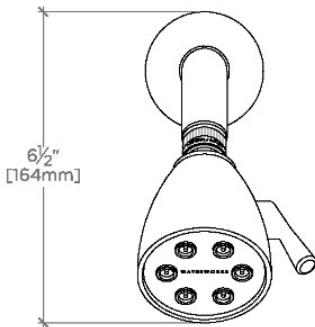

## DASH

DSS334

Dash 2 3/4" Showerhead with Adjustable Spray with 6" Wall Mounted 45 Degree Shower Arm

SHOWN IN DASH 2 3/4" SHOWERHEAD WITH ADJUSTABLE SPRAY WITH 6" WALL MOUNTED 45 DEGREE SHOWER ARM | DSS334

### TECHNICAL DETAILS

Adjustable Versus Fixed Spray: Adjustable Spray  
 Fittings Hole Diameter: 1 1/4"  
 Flow Restriction Options: 1.5, 1.75, 2.0  
 Inlet Connection Size: 1/2"  
 Inlet Connection Type: Male NPT  
 Pivot: Y  
 Primary Material: Brass  
 Restricted Maximum Flow Rate: 1.75 gpm  
 Water Pressure Maximum: 85.0 psi  
 Water Pressure Minimum: 20.0 psi  
 Water Pressure Recommended: 45.0 psi

## DASH

DSS334

Dash 2 3/4" Showerhead with Adjustable Spray with 6" Wall Mounted 45 Degree Shower Arm

TOP VIEW SCALE: 3"=1'-0"

STYLE NO.	DIM "A"	DIM "B"
DSS334	10 1/16" [256mm]	6 1/4" [158mm]
HGS334		
RRS334		
DSS335	12 1/16" [307mm]	8 1/4" [209mm]
HGS335		
RRS335		

SPRAY PATTERNS

FRONT VIEW SCALE: 3"=1'-0"

SIDE VIEW SCALE: 3"=1'-0"