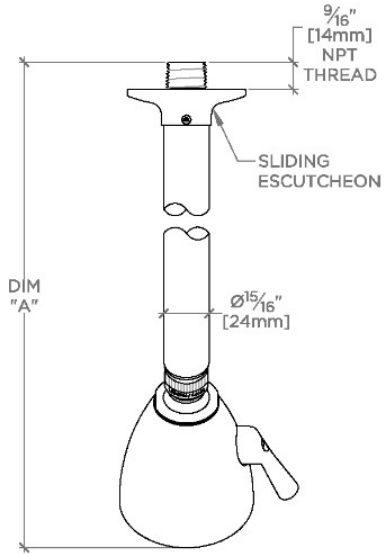

## DASH

DSS334

Dash 2 3/4" Showerhead with Adjustable Spray with 6" Wall Mounted 45 Degree Shower Arm

SHOWN IN DASH 2 3/4" SHOWERHEAD WITH ADJUSTABLE SPRAY WITH 6" WALL MOUNTED 45 DEGREE SHOWER ARM | DSS334

### TECHNICAL DETAILS

Adjustable Versus Fixed Spray: Adjustable Spray  
 Fittings Hole Diameter: 1 1/4"  
 Flow Restriction Options: 1.5, 1.75, 2.0  
 Inlet Connection Size: 1/2"  
 Inlet Connection Type: Male NPT  
 Pivot: Y  
 Primary Material: Brass  
 Restricted Maximum Flow Rate: 1.75 gpm  
 Water Pressure Maximum: 85.0 psi  
 Water Pressure Minimum: 20.0 psi  
 Water Pressure Recommended: 45.0 psi

### PRODUCT FEATURES

- Made of Brass
- Features a swivel 2 3/4" showerhead with two adjustable spray patterns
- Includes a 6" wall mounted 45 degree shower arm
- Stocked in Brass, Chrome and Nickel
- Showerhead available in 1.75gpm (6.6L/min) flow rate

## DASH

DSS334

Dash 2 3/4" Showerhead with Adjustable Spray with 6" Wall Mounted 45 Degree Shower Arm

TOP VIEW SCALE: 3"=1'-0"

STYLE NO.	DIM "A"	DIM "B"
DSS334	10 1/16" [256mm]	6 1/4" [158mm]
HGS334		
RRS334		
DSS335	12 1/16" [307mm]	8 1/4" [209mm]
HGS335		
RRS335		