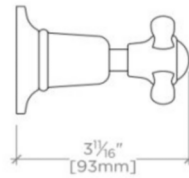

TECHNICAL DETAILS

ADA Compliance: Yes
Control Valve Rough-in Depth Maximum: 107 mm
Control Valve Rough-in Depth Minimum: 64 mm
Diverter Valve Rough-in Depth Maximum: 96 mm
Diverter Valve Rough-in Depth Minimum: 72 mm
Escutcheon Primary Material: Brass
Index Color / Finish and Material: Metal
Depth / Width: 89 mm
Height: 64 mm
Index Marking: Blank
Integrated Diverter: N
Length: 64 mm
Number of Handles: One
Primary Material: Brass
Suggested Application: Bath

CERTIFICATIONS

PRODUCT (NOTES)

Valve sold separately.

EASTON

EAVC21

Easton Classic Volume Control Valve Trim with White Porcelain Indice and Metal Cross Handle

TOP VIEW SCALE: 3"=1'-0"

FRONT VIEW SCALE: 3"=1'-0"

SIDE VIEW SCALE: 3"=1'-0"