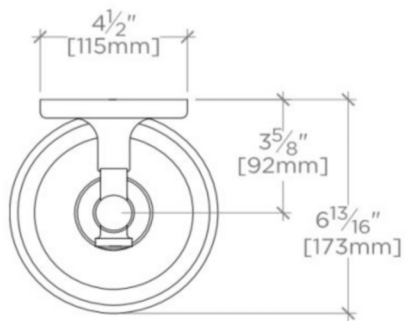

WATT

WL02LT

Watt Wall Mounted Single Arm Sconce with Ribbed Glass Shade

SHOWN IN WATT WALL MOUNTED SINGLE ARM SCONCE WITH RIBBED GLASS SHADE|WLLT02

TECHNICAL DETAILS

Ambient / Task: Ambient
Bulb Base Size: E27
Escutcheon Primary Material: Brass
Bulb Type: E27 Tubular
Depth / Width: 173 mm
Height: 392 mm
Installation Type: Wall Mounted
Interior / Exterior Application: Interior Only
Junction Box Orientation: Any
Length: 164 mm
Number of Bulbs: One
Primary Material: Made of Brass
Safety Warnings: Do not exceed max wattage.
Shade Material: Glass
Shade Shape: Cone
Suggested Application: All Applications
Voltage: 240.0
Wet / Dry: Damp or Dry

WATERWORKS

WATT

WL02LT

Watt Wall Mounted Single Arm Sconce with Ribbed Glass Shade

TOP VIEW SCALE: 2"=1'-0"

FRONT VIEW SCALE: 2"=1'-0"

SIDE VIEW SCALE: 2"=1'-0"