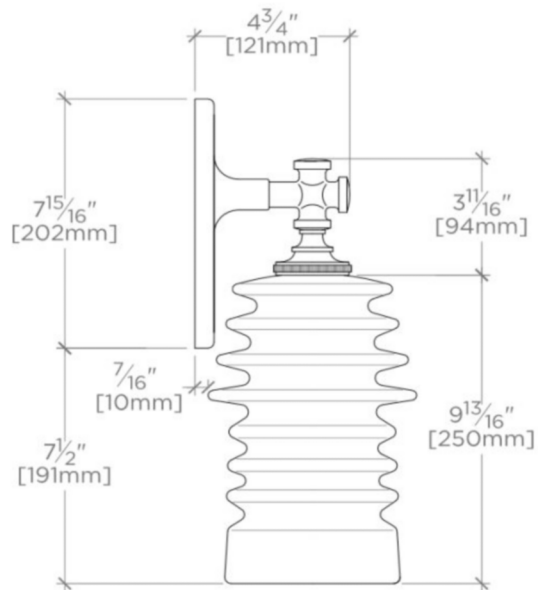

WATT

WL02LT

Watt Wall Mounted Single Arm Sconce with Ribbed Glass Shade

SHOWN IN WATT WALL MOUNTED SINGLE ARM SCONCE WITH RIBBED GLASS SHADE|WLLT02

TECHNICAL DETAILS

Ambient / Task: Ambient
Bulb Base Size: E27
Escutcheon Primary Material: Brass
Bulb Type: E27 Tubular
Depth / Width: 173 mm
Height: 392 mm
Installation Type: Wall Mounted
Interior / Exterior Application: Interior Only
Junction Box Orientation: Any
Length: 164 mm
Number of Bulbs: One
Primary Material: Made of Brass
Safety Warnings: Do not exceed max wattage.
Shade Material: Glass
Shade Shape: Cone
Suggested Application: All Applications
Voltage: 240.0
Wet / Dry: Damp or Dry

CODES & STANDARDS

CE, IP4X

PRODUCT FEATURES

Uses one E27 Tubular Bulb, 60 watts,
CE Listed

This item is available Old Bronze, Unlacquered Brass and Nickel

CERTIFICATIONS

PRODUCT (NOTES)

Do not exceed max wattage.

WATERWORKS

WATT

WL02LT

Watt Wall Mounted Single Arm Sconce with Ribbed Glass Shade

TOP VIEW SCALE: 2"=1'-0"

FRONT VIEW SCALE: 2"=1'-0"

SIDE VIEW SCALE: 2"=1'-0"