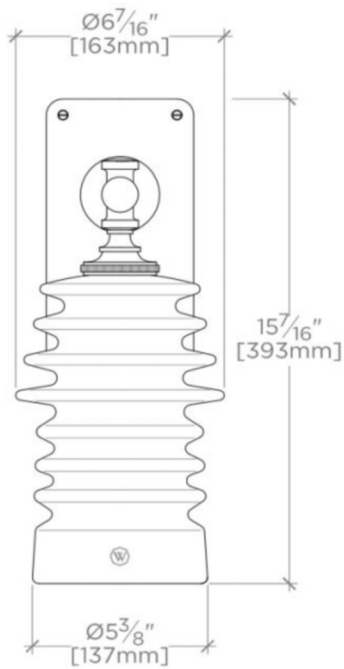

WATT

WL02LT

Watt Wall Mounted Single Arm Sconce with Ribbed Glass Shade

SHOWN IN WATT WALL MOUNTED SINGLE ARM SCONCE WITH RIBBED GLASS SHADE|WLLT02

TECHNICAL DETAILS

Ambient / Task: Ambient
Bulb Base Size: E27
Escutcheon Primary Material: Brass
Bulb Type: E27 Tubular
Depth / Width: 173 mm
Height: 392 mm
Installation Type: Wall Mounted
Interior / Exterior Application: Interior Only
Junction Box Orientation: Any
Length: 164 mm
Number of Bulbs: One
Primary Material: Made of Brass
Safety Warnings: Do not exceed max wattage.
Shade Material: Glass
Shade Shape: Cone
Suggested Application: All Applications
Voltage: 240.0
Wet / Dry: Damp or Dry

CODES & STANDARDS

CE, IP4X

PRODUCT FEATURES

Uses one E27 Tubular Bulb, 60 watts,
CE Listed

This item is available Old Bronze, Unlacquered Brass and Nickel

CERTIFICATIONS

PRODUCT (NOTES)

Do not exceed max wattage.

WATERWORKS

WATT

WL02LT

Watt Wall Mounted Single Arm Sconce with Ribbed Glass Shade

TOP VIEW SCALE: 2"=1'-0"

FRONT VIEW SCALE: 2"=1'-0"

SIDE VIEW SCALE: 2"=1'-0"