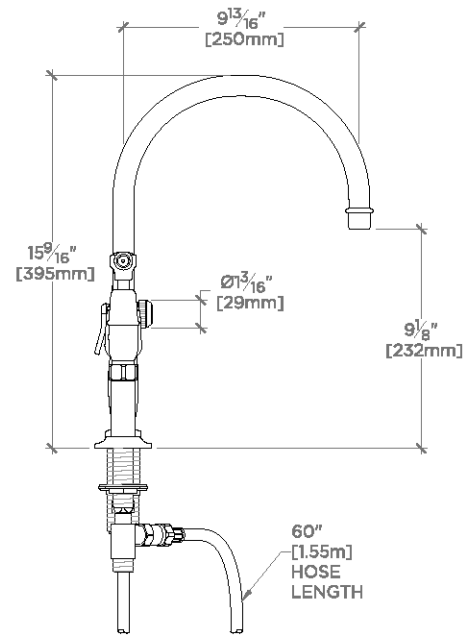

TECHNICAL DETAILS

ADA Compliance: Yes
 Depth/Width: 11 5/8"
 Height: 15 9/16"
 Integrated Diverter: Y
 Primary Material: Brass
 Restricted Maximum Flow Rate: 1.75 gpm
 Spout Swivel: Y
 Suggested Application: Bar, Kitchen, Laundry

WATERWORKS

EASTON

EAKM33

Easton Classic Two Hole Bridge Gooseneck Kitchen Faucet,
White Porcelain Lever Handles and Spray

TOP VIEW

SCALE: $1\frac{1}{2}"=1'-0"$

FRONT VIEW

SCALE: $1\frac{1}{2}"=1'-0"$

SIDE VIEW

SCALE: $1\frac{1}{2}"=1'-0"$