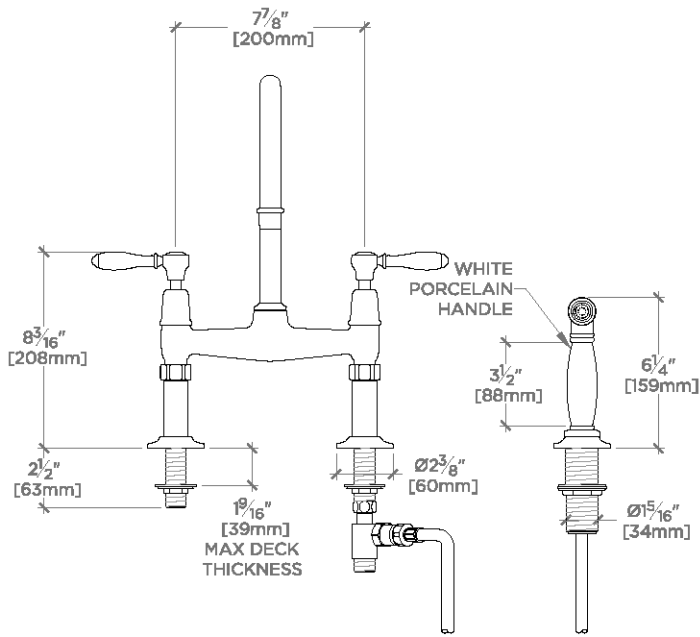

WATERWORKS

EASTON

EAKM33

Easton Classic Two Hole Bridge Gooseneck Kitchen Faucet,
White Porcelain Lever Handles and Spray

TOP VIEW

SCALE: $1\frac{1}{2}"=1'-0"$

FRONT VIEW

SCALE: $1\frac{1}{2}"=1'-0"$

SIDE VIEW

SCALE: $1\frac{1}{2}"=1'-0"$