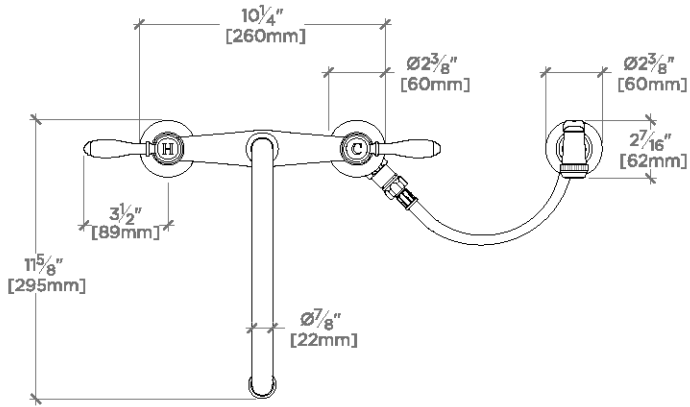

TECHNICAL DETAILS

ADA Compliance: Yes
 Depth/Width: 11 5/8"
 Height: 15 9/16"
 Integrated Diverter: Y
 Primary Material: Brass
 Restricted Maximum Flow Rate: 1.75 gpm
 Spout Swivel: Y
 Suggested Application: Bar, Kitchen, Laundry

WATERWORKS

EASTON

EAKM33

Easton Classic Two Hole Bridge Gooseneck Kitchen Faucet,
White Porcelain Lever Handles and Spray

TOP VIEW

SCALE: $1\frac{1}{2}"=1'-0"$

FRONT VIEW

SCALE: $1\frac{1}{2}"=1'-0"$

SIDE VIEW

SCALE: $1\frac{1}{2}"=1'-0"$