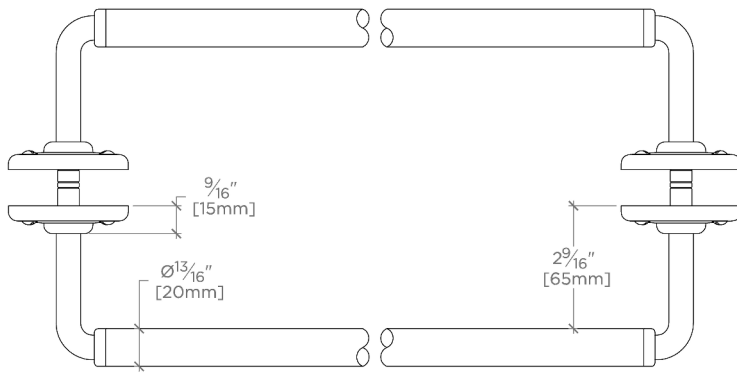

Ludlow

LD24G2

Ludlow 24" Double Sided Glass Mounted Towel Bar

SHOWN IN LUDLOW 24" DOUBLE SIDED GLASS MOUNTED TOWEL BAR | LD24G2

TECHNICAL DETAILS

Escutcheon Primary Material: Brass
Hardware Primary Material: Brass
Horizontal Rail Material: Metal
Length: 610 mm
Primary Material: Brass
Suggested Application: Bath

CODES & STANDARDS

PRODUCT FEATURES

All mounting hardware included

Solid brass construction

Can accommodate glass thickness between 1/4" [6mm] to 3/4" [19mm]

Stocked in a Chrome, Nickel and Brass

CERTIFICATIONS

PRODUCT (NOTES)

Ludlow

LD24G2

Ludlow 24" Double Sided Glass Mounted Towel Bar

† THIS PRODUCT CAN BE INSTALLED ON GLASS THAT IS
1/4" [6mm], 3/8" [10mm], 1/2" [13mm], OR 3/4" [19mm].

TOP VIEW

SCALE: 3"=1'-0"

FRONT VIEW

SCALE: 3"=1'-0"

SIDE VIEW

SCALE: 3"=1'-0"