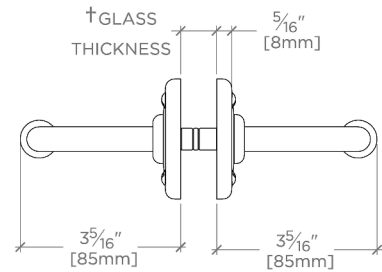

Ludlow

LD24G2

Ludlow 24" Double Sided Glass Mounted Towel Bar

SHOWN IN LUDLOW 24" DOUBLE SIDED GLASS MOUNTED TOWEL BAR | LD24G2

TECHNICAL DETAILS

Escutcheon Primary Material: Brass
Hardware Primary Material: Brass
Horizontal Rail Material: Metal
Length: 610 mm
Primary Material: Brass
Suggested Application: Bath

CODES & STANDARDS

PRODUCT FEATURES

All mounting hardware included

Solid brass construction

Can accommodate glass thickness between 1/4" [6mm] to 3/4" [19mm]

Stocked in a Chrome, Nickel and Brass

CERTIFICATIONS

PRODUCT (NOTES)

Ludlow

LD24G2

Ludlow 24" Double Sided Glass Mounted Towel Bar

† THIS PRODUCT CAN BE INSTALLED ON GLASS THAT IS
1/4" [6mm], 3/8" [10mm], 1/2" [13mm], OR 3/4" [19mm].

TOP VIEW

SCALE: 3"=1'-0"

FRONT VIEW

SCALE: 3"=1'-0"

SIDE VIEW

SCALE: 3"=1'-0"