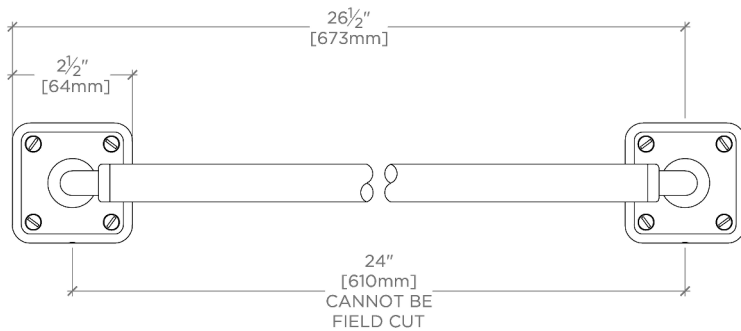

Ludlow

LD24G2

Ludlow 24" Double Sided Glass Mounted Towel Bar

SHOWN IN LUDLOW 24" DOUBLE SIDED GLASS MOUNTED TOWEL BAR | LD24G2

TECHNICAL DETAILS

Escutcheon Primary Material: Brass
Hardware Primary Material: Brass
Horizontal Rail Material: Metal
Length: 610 mm
Primary Material: Brass
Suggested Application: Bath

CODES & STANDARDS

PRODUCT FEATURES

All mounting hardware included

Solid brass construction

Can accommodate glass thickness between 1/4" [6mm] to 3/4" [19mm]

Stocked in a Chrome, Nickel and Brass

CERTIFICATIONS

PRODUCT (NOTES)

Ludlow

LD24G2

Ludlow 24" Double Sided Glass Mounted Towel Bar

† THIS PRODUCT CAN BE INSTALLED ON GLASS THAT IS
1/4" [6mm], 3/8" [10mm], 1/2" [13mm], OR 3/4" [19mm].

TOP VIEW

SCALE: 3"=1'-0"

FRONT VIEW

SCALE: 3"=1'-0"

SIDE VIEW

SCALE: 3"=1'-0"