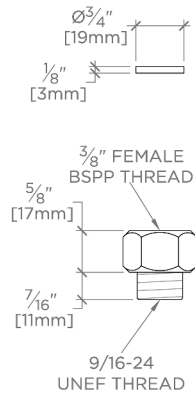

### TECHNICAL DETAILS

ADA Compliance: Yes  
 Adjustable Versus Fixed Spray: Adjustable Spray  
 Deck Thickness Maximum: 1 9/16"  
 Fittings Hole Diameter: 1 1/2"  
 Handshower Spray Hose Length: 59"  
 Inlet Connection Size: 3/8"  
 Inlet Connection Type: Compression Connection Hoses  
 Restricted Maximum Flow Rate: 1.75 gpm  
 Spout Swivel: Y  
 Spray Included In Unit: Y  
 Valve Material: Brass and Ceramic  
 Water Pressure Maximum: 85.0 psi  
 Water Pressure Minimum: 20.0 psi  
 Water Pressure Recommended: 45.0 psi

## HENRY CHRONOS

CKM514

Henry Chronos Gooseneck Integrated Pull Spray Kitchen Faucet with Walnut Lever Handle

TOP VIEW

SCALE: 1"=1'-0"

HANDLE OPERATION

FRONT VIEW

SCALE: 1"=1'-0"

SIDE VIEW

SCALE: 1"=1'-0"

NOTE:  
ADAPTER AND GASKET  
(x2) INCLUDED -  
INTERNATIONAL USE  
ONLY

NOT TO SCALE