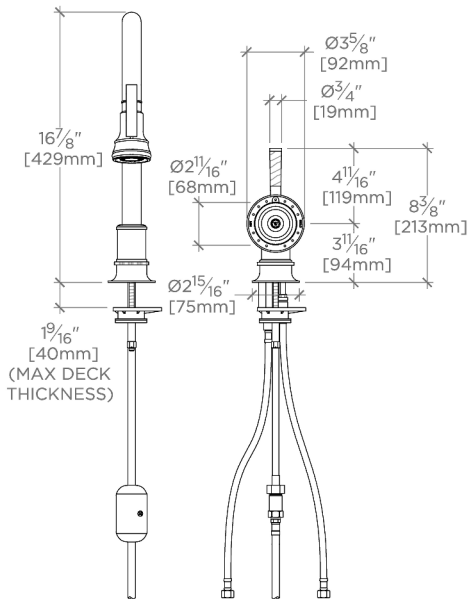

### TECHNICAL DETAILS

ADA Compliance: Yes  
 Adjustable Versus Fixed Spray: Adjustable Spray  
 Deck Thickness Maximum: 1 9/16"  
 Fittings Hole Diameter: 1 1/2"  
 Handshower Spray Hose Length: 59"  
 Inlet Connection Size: 3/8"  
 Inlet Connection Type: Compression Connection Hoses  
 Restricted Maximum Flow Rate: 1.75 gpm  
 Spout Swivel: Y  
 Spray Included In Unit: Y  
 Valve Material: Brass and Ceramic  
 Water Pressure Maximum: 85.0 psi  
 Water Pressure Minimum: 20.0 psi  
 Water Pressure Recommended: 45.0 psi

## HENRY CHRONOS

CKM514

Henry Chronos Gooseneck Integrated Pull Spray Kitchen Faucet with Walnut Lever Handle

TOP VIEW

SCALE: 1"=1'-0"

HANDLE OPERATION

FRONT VIEW

SCALE: 1"=1'-0"

SIDE VIEW

SCALE: 1"=1'-0"

NOTE:  
ADAPTER AND GASKET  
(x2) INCLUDED -  
INTERNATIONAL USE  
ONLY

NOT TO SCALE