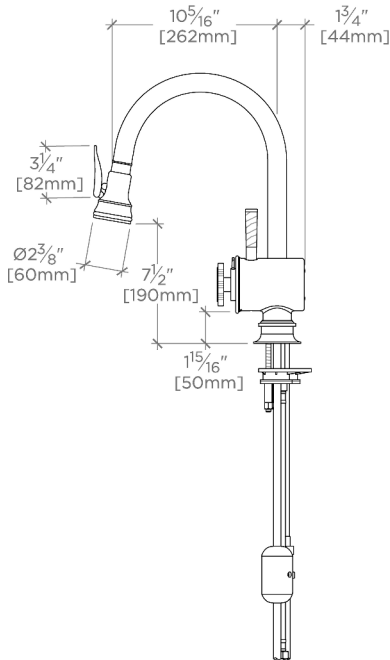

### TECHNICAL DETAILS

ADA Compliance: Yes  
 Adjustable Versus Fixed Spray: Adjustable Spray  
 Deck Thickness Maximum: 1 9/16"  
 Fittings Hole Diameter: 1 1/2"  
 Handshower Spray Hose Length: 59"  
 Inlet Connection Size: 3/8"  
 Inlet Connection Type: Compression Connection Hoses  
 Restricted Maximum Flow Rate: 1.75 gpm  
 Spout Swivel: Y  
 Spray Included In Unit: Y  
 Valve Material: Brass and Ceramic  
 Water Pressure Maximum: 85.0 psi  
 Water Pressure Minimum: 20.0 psi  
 Water Pressure Recommended: 45.0 psi

## HENRY CHRONOS

CKM514

Henry Chronos Gooseneck Integrated Pull Spray Kitchen Faucet with Walnut Lever Handle

TOP VIEW

SCALE: 1"=1'-0"

HANDLE OPERATION

FRONT VIEW

SCALE: 1"=1'-0"

SIDE VIEW

SCALE: 1"=1'-0"

NOTE:  
ADAPTER AND GASKET  
(x2) INCLUDED -  
INTERNATIONAL USE  
ONLY

NOT TO SCALE