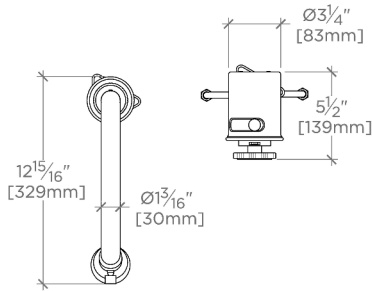

WATERWORKS

HENRY CHRONOS

CKM514

Henry Chronos Gooseneck Integrated Pull Spray Kitchen Faucet with Walnut Lever Handle

TOP VIEW

SCALE: 1"=1'-0"