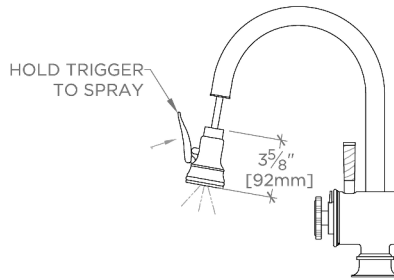

### TECHNICAL DETAILS

ADA Compliance: Yes  
 Adjustable Versus Fixed Spray: Adjustable Spray  
 Deck Thickness Maximum: 1 9/16"  
 Fittings Hole Diameter: 1 1/2"  
 Handshower Spray Hose Length: 59"  
 Inlet Connection Size: 3/8"  
 Inlet Connection Type: Compression Connection Hoses  
 Restricted Maximum Flow Rate: 1.75 gpm  
 Spout Swivel: Y  
 Spray Included In Unit: Y  
 Valve Material: Brass and Ceramic  
 Water Pressure Maximum: 85.0 psi  
 Water Pressure Minimum: 20.0 psi  
 Water Pressure Recommended: 45.0 psi

## HENRY CHRONOS

CKM514

Henry Chronos Gooseneck Integrated Pull Spray Kitchen Faucet with Walnut Lever Handle

TOP VIEW

SCALE: 1"=1'-0"

HANDLE OPERATION

FRONT VIEW

SCALE: 1"=1'-0"

SIDE VIEW

SCALE: 1"=1'-0"

NOTE:  
ADAPTER AND GASKET  
(x2) INCLUDED -  
INTERNATIONAL USE  
ONLY

NOT TO SCALE