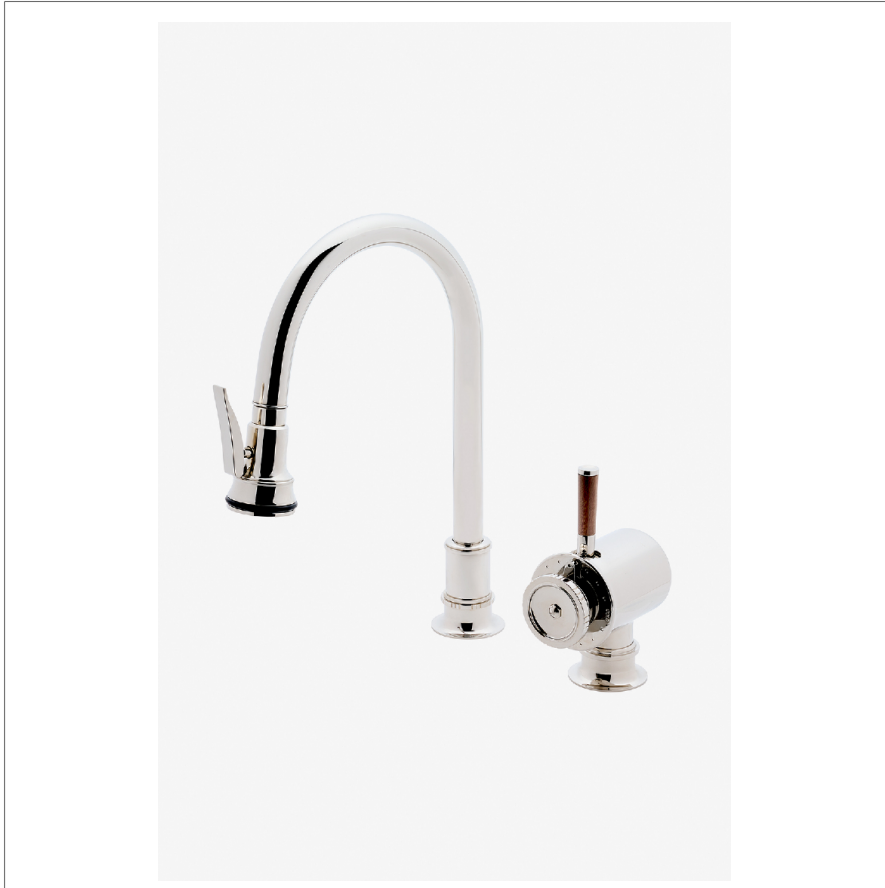

## HENRY CHRONOS

CKM514

Henry Chronos Gooseneck Integrated Pull Spray Kitchen Faucet with Walnut Lever Handle

SHOWN IN HENRY CHRONOS GOOSENECK INTEGRATED PULL SPRAY KITCHEN FAUCET WITH WALNUT LEVER HANDLE | CKM514

### TECHNICAL DETAILS

ADA Compliance: Yes  
 Adjustable Versus Fixed Spray: Adjustable Spray  
 Deck Thickness Maximum: 1 9/16"  
 Fittings Hole Diameter: 1 1/2"  
 Handshower Spray Hose Length: 59"  
 Inlet Connection Size: 3/8"  
 Inlet Connection Type: Compression Connection Hoses  
 Restricted Maximum Flow Rate: 1.75 gpm  
 Spout Swivel: Y  
 Spray Included In Unit: Y  
 Valve Material: Brass and Ceramic  
 Water Pressure Maximum: 85.0 psi  
 Water Pressure Minimum: 20.0 psi  
 Water Pressure Recommended: 45.0 psi

### PRODUCT FEATURES

Features Lever Handle

Stocked in Chrome, Nickel, and Brass

Available in 1.75 gpm (6.6 L/min) flow rate

Features thermostatic temperature control, desired temperature can be preset by using the center wheel handle

Pull-down sprayhead with dual function, allows the use to switch between aerated stream and jet spray