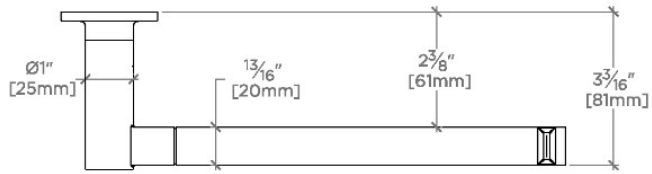

FINOT

NOTB10

Finot 10" Guest Towel Bar

SHOWN IN FINOT 10" GUEST TOWEL BAR | NOTB10

TECHNICAL DETAILS

Escutcheon Primary Material: Brass
Installation Type: Wall Mounted
Primary Material: Brass
Suggested Application: Bath

FINOT

NOTB10

Finot 10" Guest Towel Bar

TOP VIEW

SCALE: 3"=1'-0"

FRONT VIEW

SCALE: 3"=1'-0"

SIDE VIEW

SCALE: 3"=1'-0"