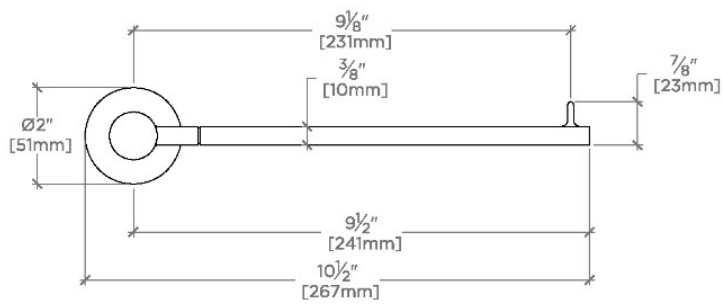

FINOT

NOTB10

Finot 10" Guest Towel Bar

SHOWN IN FINOT 10" GUEST TOWEL BAR | NOTB10

TECHNICAL DETAILS

Escutcheon Primary Material: Brass
Installation Type: Wall Mounted
Primary Material: Brass
Suggested Application: Bath

FINOT

NOTB10

Finot 10" Guest Towel Bar

TOP VIEW

SCALE: 3"=1'-0"

FRONT VIEW

SCALE: 3"=1'-0"

SIDE VIEW

SCALE: 3"=1'-0"