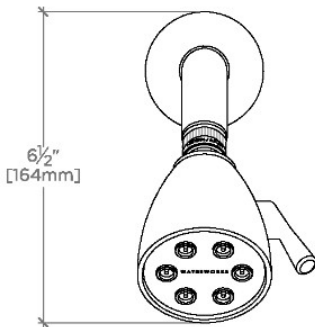

## Dash

DSS335

Dash 2 3/4" Showerhead with Adjustable Spray with 8" Wall Mounted 45 Degree Shower Arm

SHOWN IN DASH 2 3/4" SHOWERHEAD WITH ADJUSTABLE SPRAY WITH 8" WALL MOUNTED 45 DEGREE SHOWER ARM | DSS335

### TECHNICAL DETAILS

Adjustable Versus Fixed Spray: Adjustable Spray  
 Fittings Hole Diameter: 32 mm  
 Flow Restriction Options: 1.5, 1.75, 2.0  
 Inlet Connection Size: 1/2"  
 Inlet Connection Type: Male NPT  
 Pivot: Y  
 Primary Material: Brass  
 Restricted Maximum Flow Rate: 6.6 liters/min  
 Water Pressure Maximum: 6.0 bar  
 Water Pressure Minimum: 1.5 bar  
 Water Pressure Recommended: 3.0 bar

## Dash

DSS335

Dash 2 3/4" Showerhead with Adjustable Spray with 8" Wall Mounted 45 Degree Shower Arm

TOP VIEW SCALE: 3"=1'-0"

STYLE NO.	DIM "A"	DIM "B"
DSS334	10 1/16" [256mm]	6 1/4" [158mm]
HGS334		
RRS334		
DSS335	12 1/16" [307mm]	8 1/4" [209mm]
HGS335		
RRS335		

SPRAY PATTERNS

FRONT VIEW SCALE: 3"=1'-0"

SIDE VIEW SCALE: 3"=1'-0"