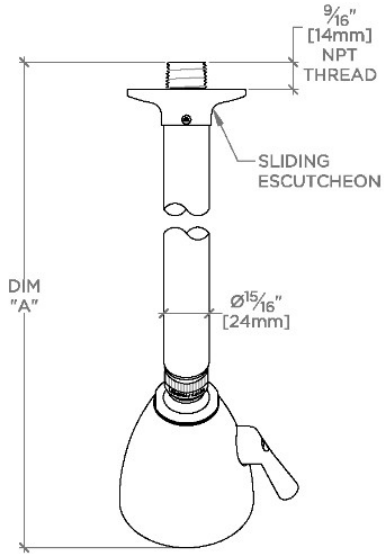

## Dash

DSS335

Dash 2 3/4" Showerhead with Adjustable Spray with 8" Wall Mounted 45 Degree Shower Arm

SHOWN IN DASH 2 3/4" SHOWERHEAD WITH ADJUSTABLE SPRAY WITH 8" WALL MOUNTED 45 DEGREE SHOWER ARM | DSS335

### TECHNICAL DETAILS

Adjustable Versus Fixed Spray: Adjustable Spray  
 Fittings Hole Diameter: 32 mm  
 Flow Restriction Options: 1.5, 1.75, 2.0  
 Inlet Connection Size: 1/2"  
 Inlet Connection Type: Male NPT  
 Pivot: Y  
 Primary Material: Brass  
 Restricted Maximum Flow Rate: 6.6 liters/min  
 Water Pressure Maximum: 6.0 bar  
 Water Pressure Minimum: 1.5 bar  
 Water Pressure Recommended: 3.0 bar

### PRODUCT FEATURES

- Made of Brass
- Features a swivel 2 3/4" showerhead with two adjustable spray patterns
- Includes a 8" wall mounted 45 degree shower arm
- Stocked in Brass, Chrome and Nickel
- Showerhead available in 1.75gpm (6.6L/min) flow rate

## Dash

DSS335

Dash 2 3/4" Showerhead with Adjustable Spray with 8" Wall Mounted 45 Degree Shower Arm

TOP VIEW SCALE: 3"=1'-0"

STYLE NO.	DIM "A"	DIM "B"
DSS334	10 1/16" [256mm]	6 1/4" [158mm]
HGS334		
RRS334		
DSS335	12 1/16" [307mm]	8 1/4" [209mm]
HGS335		
RRS335		