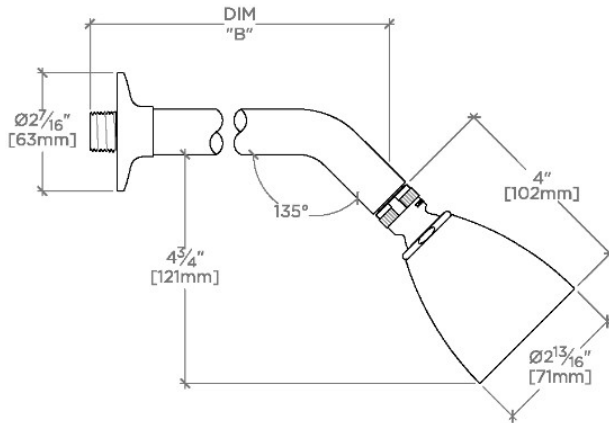

### TECHNICAL DETAILS

Adjustable Versus Fixed Spray: Adjustable Spray  
 Fittings Hole Diameter: 32 mm  
 Flow Restriction Options: 1.5, 1.75, 2.0  
 Inlet Connection Size: 1/2"  
 Inlet Connection Type: Male NPT  
 Pivot: Y  
 Primary Material: Brass  
 Restricted Maximum Flow Rate: 6.6 liters/min  
 Water Pressure Maximum: 6.0 bar  
 Water Pressure Minimum: 1.5 bar  
 Water Pressure Recommended: 3.0 bar

### PRODUCT FEATURES

- Made of Brass
- Features a swivel 2 3/4" showerhead with two adjustable spray patterns
- Includes a 8" wall mounted 45 degree shower arm
- Stocked in Brass, Chrome and Nickel
- Showerhead available in 1.75gpm (6.6L/min) flow rate

## Dash

DSS335

Dash 2 3/4" Showerhead with Adjustable Spray with 8" Wall Mounted 45 Degree Shower Arm

TOP VIEW SCALE: 3"=1'-0"

STYLE NO.	DIM "A"	DIM "B"
DSS334	10 1/16" [256mm]	6 1/4" [158mm]
HGS334		
RRS334		
DSS335	12 1/16" [307mm]	8 1/4" [209mm]
HGS335		
RRS335		

SPRAY PATTERNS

FRONT VIEW SCALE: 3"=1'-0"

SIDE VIEW SCALE: 3"=1'-0"