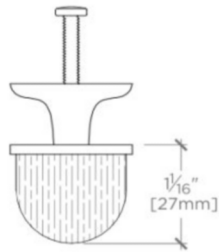

### PRODUCT FEATURES

---

American Walnut paired with Brass

Walnut is protected with primer and wood lacquer

Solid brass is hand-polished

Includes per fixing: 8-32 Truss Head Machine Screw-Combo-Slotted

## STOCKTON

SKHW01

Stockton 1 1/4" Walnut Knob

MOUNTING HARDWARE INCLUDED		
STYLE #	DESCRIPTION	QTY
998945	Service Parts 8-32 1" Truss Head Machine Screw, Combo, Slotted	1
998946	Service Parts 8-32 1 1/2" Truss Head Machine Screw, Combo, Slotted	1

TOP VIEW SCALE: 6"=1'-0"

ISO VIEW SCALE: 6"=1'-0"

FRONT VIEW SCALE: 6"=1'-0"

SIDE VIEW SCALE: 6"=1'-0"