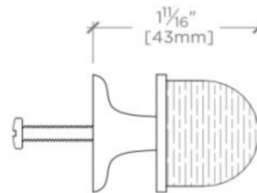

## STOCKTON

SKHW01

Stockton 1 1/4" Walnut Knob

MOUNTING HARDWARE INCLUDED		
STYLE #	DESCRIPTION	QTY
998945	Service Parts 8-32 1" Truss Head Machine Screw, Combo, Slotted	1
998946	Service Parts 8-32 1 1/2" Truss Head Machine Screw, Combo, Slotted	1

TOP VIEW SCALE: 6"=1'-0"

ISO VIEW SCALE: 6"=1'-0"

FRONT VIEW SCALE: 6"=1'-0"

SIDE VIEW SCALE: 6"=1'-0"