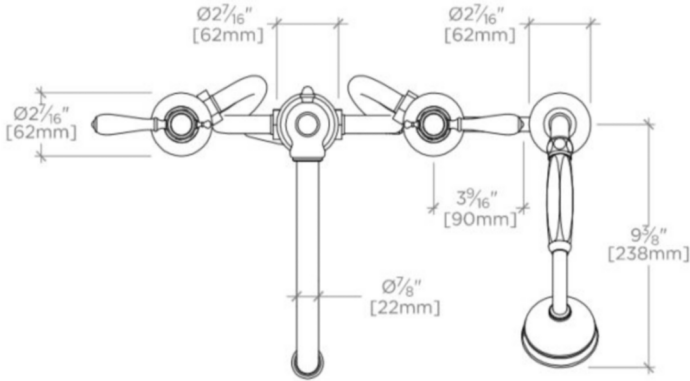

### TECHNICAL DETAILS

ADA Compliance: Yes  
 Adjustable versus Fixed Spray: Fixed Spray  
 Deck Thickness Maximum: 48 mm  
 Deck Thickness Minimum: 0 mm  
 Diameter of Head: 71 mm  
 Escutcheon Primary Material: Brass  
 Fittings Hole Diameter: 38 mm  
 Flow Restriction Options: 2.0, 1.75, 1.5, 0.92  
 Handle Spread Maximum: 305 mm  
 Handle Spread Minimum: 254 mm  
 Handle Turn Angle: Quarter Turn  
 Handshower / Spray Hose Length: 2.0 m  
 Index Color / Finish and Material: Architectural Bronze  
 Depth / Width: 286 mm  
 Height: 194 mm  
 Index Marking: H/C  
 Inlet Connection Size: 3/4"  
 Inlet Connection Type: Male G/BSPP  
 Inlet Supply Spread Maximum: 305 mm  
 Inlet Supply Spread Minimum: 254 mm  
 Installation Type: Deck Mounted  
 Integrated Diverter: N  
 Length: 508 mm  
 Number of Handles: Two  
 Number of Holes: Four Hole  
 Pivot: N  
 Primary Material: Brass  
 Restricted Maximum Flow Rate: 9.5 liters/min  
 Spout Reach: 9 1/4"  
 Spout Swivel: N  
 Suggested Application: Bath  
 Valve Material: Ceramic  
 Water Pressure Maximum: 5.5 bar  
 Water Pressure Minimum: 1.5 bar  
 Water Pressure Recommended: 3.0 bar

TOP VIEW

SCALE: 1 1/2"=1'-0"

FRONT VIEW

SCALE: 1 1/2"=1'-0"

SIDE VIEW

SCALE: 1 1/2"=1'-0"