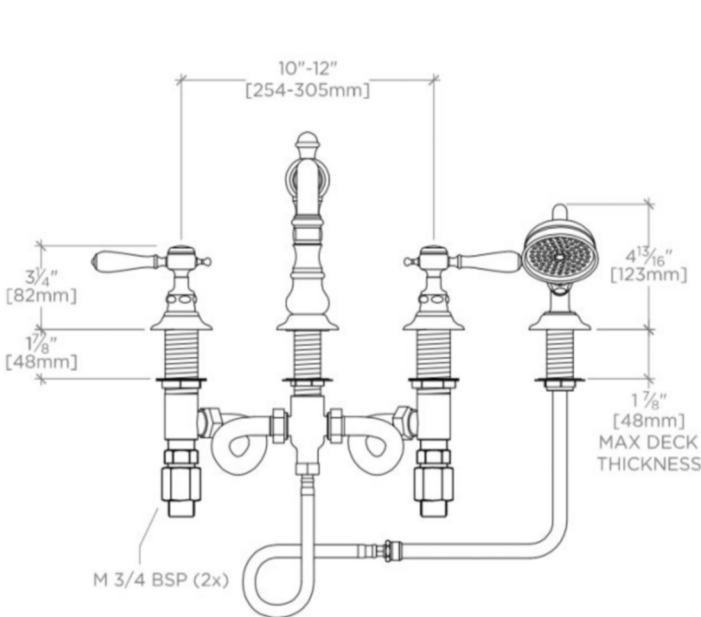

### TECHNICAL DETAILS

ADA Compliance: Yes  
 Adjustable versus Fixed Spray: Fixed Spray  
 Deck Thickness Maximum: 48 mm  
 Deck Thickness Minimum: 0 mm  
 Diameter of Head: 71 mm  
 Escutcheon Primary Material: Brass  
 Fittings Hole Diameter: 38 mm  
 Flow Restriction Options: 2.0, 1.75, 1.5, 0.92  
 Handle Spread Maximum: 305 mm  
 Handle Spread Minimum: 254 mm  
 Handle Turn Angle: Quarter Turn  
 Handshower / Spray Hose Length: 2.0 m  
 Index Color / Finish and Material: Architectural Bronze  
 Depth / Width: 286 mm  
 Height: 194 mm  
 Index Marking: H/C  
 Inlet Connection Size: 3/4"  
 Inlet Connection Type: Male G/BSPP  
 Inlet Supply Spread Maximum: 305 mm  
 Inlet Supply Spread Minimum: 254 mm  
 Installation Type: Deck Mounted  
 Integrated Diverter: N  
 Length: 508 mm  
 Number of Handles: Two  
 Number of Holes: Four Hole  
 Pivot: N  
 Primary Material: Brass  
 Restricted Maximum Flow Rate: 9.5 liters/min  
 Spout Reach: 9 1/4"  
 Spout Swivel: N  
 Suggested Application: Bath  
 Valve Material: Ceramic  
 Water Pressure Maximum: 5.5 bar  
 Water Pressure Minimum: 1.5 bar  
 Water Pressure Recommended: 3.0 bar

## JU21TF

Julia Deck Mounted High Profile Concealed Tub Filler with Metal Handshower and White Porcelain Lever Handles

ADAPTER(S) PACKAGED SEPARATELY		
ADAPTER	DESCRIPTION	QTY
UNUK05	3/4" NPT Female x 3/4" Male BSP	2

TOP VIEW

SCALE: 1 1/2"=1'-0"

FRONT VIEW

SCALE: 1 1/2"=1'-0"

SIDE VIEW

SCALE: 1 1/2"=1'-0"