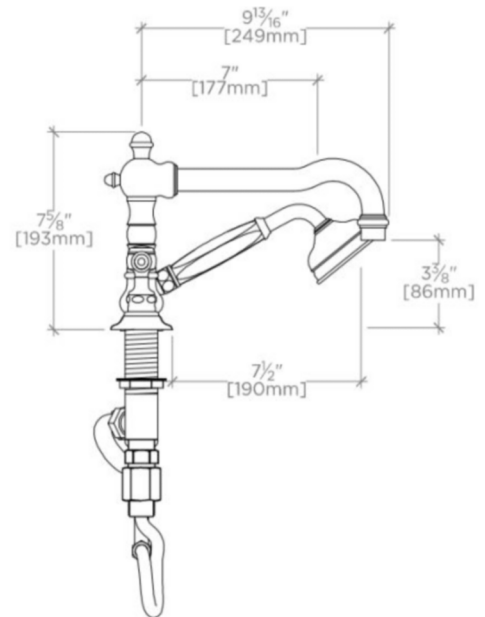

## JU21TF

Julia Deck Mounted High Profile Concealed Tub Filler with Metal Handshower and White Porcelain Lever Handles

SHOWN IN JULIA HIGH PROFILE CONCEALED TUB FILLER WITH METAL HANDSHOWER AND WHITE PORCELAIN LEVER

### TECHNICAL DETAILS

ADA Compliance: Yes  
 Adjustable versus Fixed Spray: Fixed Spray  
 Deck Thickness Maximum: 48 mm  
 Deck Thickness Minimum: 0 mm  
 Diameter of Head: 71 mm  
 Escutcheon Primary Material: Brass  
 Fittings Hole Diameter: 38 mm  
 Flow Restriction Options: 2.0, 1.75, 1.5, 0.92  
 Handle Spread Maximum: 305 mm  
 Handle Spread Minimum: 254 mm  
 Handle Turn Angle: Quarter Turn  
 Handshower / Spray Hose Length: 2.0 m  
 Index Color / Finish and Material: Architectural Bronze  
 Depth / Width: 286 mm  
 Height: 194 mm  
 Index Marking: H/C  
 Inlet Connection Size: 3/4"  
 Inlet Connection Type: Male G/BSPP  
 Inlet Supply Spread Maximum: 305 mm  
 Inlet Supply Spread Minimum: 254 mm  
 Installation Type: Deck Mounted  
 Integrated Diverter: N  
 Length: 508 mm  
 Number of Handles: Two  
 Number of Holes: Four Hole  
 Pivot: N  
 Primary Material: Brass  
 Restricted Maximum Flow Rate: 9.5 liters/min  
 Spout Reach: 9 1/4"  
 Spout Swivel: N  
 Suggested Application: Bath  
 Valve Material: Ceramic  
 Water Pressure Maximum: 5.5 bar  
 Water Pressure Minimum: 1.5 bar  
 Water Pressure Recommended: 3.0 bar

## JU21TF

Julia Deck Mounted High Profile Concealed Tub Filler with Metal Handshower and White Porcelain Lever Handles

ADAPTER(S) PACKAGED SEPARATELY		
ADAPTER	DESCRIPTION	QTY
UNUK05	3/4" NPT Female x 3/4" Male BSP	2

TOP VIEW

SCALE: 1 1/2"=1'-0"

FRONT VIEW

SCALE: 1 1/2"=1'-0"

SIDE VIEW

SCALE: 1 1/2"=1'-0"