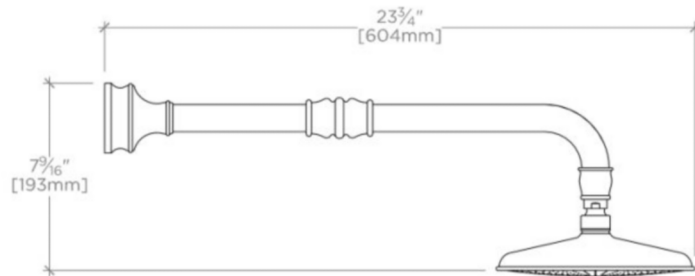

## ETOILE

Etoile Wall Mounted 4 1/2" Shower Rose, Arm and Flange

ETSH85

SHOWN IN NICKEL

### TECHNICAL DETAILS

Adjustable versus Fixed Spray: Fixed Spray  
Diameter of Head: 4 1/2"  
Escutcheon Primary Material: Brass  
Fittings Hole Diameter: 1 3/8"  
Depth / Width: 12"  
Height: 8"  
Inlet Connection Size: 3/4"  
Inlet Connection Type: Female NPT  
Installation Type: Wall Mounted  
Length: 4 3/4"  
Pivot: N  
Primary Material: Brass  
Restricted Maximum Flow Rate: 2.5 gpm  
Suggested Application: Bath  
Water Pressure Minimum: 20.0 psi  
Water Pressure Recommended: 45.0 psi

## ETSH85

Etoile Wall Mounted 4 1/2" Shower Rose, Arm and Flange

TOP VIEW SCALE: 1 1/2"=1'-0"

FRONT VIEW SCALE: 1 1/2"=1'-0"

SIDE VIEW SCALE: 1 1/2"=1'-0"