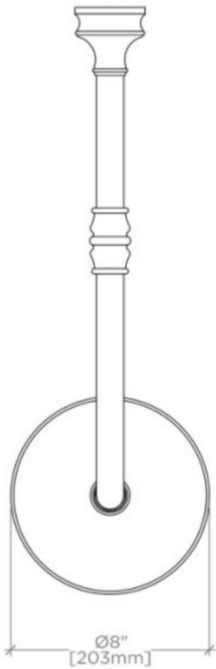

## ETOILE

Etoile Wall Mounted 4 1/2" Shower Rose, Arm and Flange

ETSH85

SHOWN IN NICKEL

### TECHNICAL DETAILS

Adjustable versus Fixed Spray: Fixed Spray  
Diameter of Head: 4 1/2"  
Escutcheon Primary Material: Brass  
Fittings Hole Diameter: 1 3/8"  
Depth / Width: 12"  
Height: 8"  
Inlet Connection Size: 3/4"  
Inlet Connection Type: Female NPT  
Installation Type: Wall Mounted  
Length: 4 3/4"  
Pivot: N  
Primary Material: Brass  
Restricted Maximum Flow Rate: 2.5 gpm  
Suggested Application: Bath  
Water Pressure Minimum: 20.0 psi  
Water Pressure Recommended: 45.0 psi

### PRODUCT FEATURES

The shower rose, a Waterworks signature, supplies a water flow rivaling a gentle storm. The manufacturing process encompasses casting, turning, forging, hand-fitting and hand polishing. Unique details include the graceful, elongated curves of all pieces in the line.

## ETSH85

Etoile Wall Mounted 4 1/2" Shower Rose, Arm and Flange

TOP VIEW SCALE: 1 1/2"=1'-0"

FRONT VIEW SCALE: 1 1/2"=1'-0"

SIDE VIEW SCALE: 1 1/2"=1'-0"