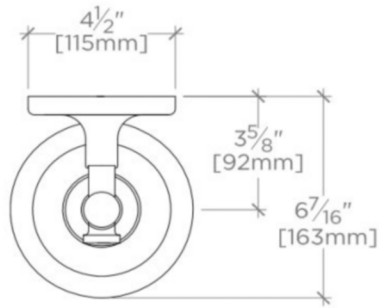

WATT

WL01LT

Watt Wall Mounted Single Arm Sconce with Plain Glass Shade

TECHNICAL DETAILS

Ambient / Task: Ambient
Bulb Base Size: E27
Escutcheon Primary Material: Brass
Bulb Type: Edison Filament
Depth / Width: 164 mm
Height: 340 mm
Installation Type: Wall Mounted
Interior / Exterior Application: Interior Only
Junction Box Orientation: Any
Length: 143 mm
Number of Bulbs: One
Primary Material: Made of Brass
Safety Warnings: Do not exceed max wattage.
Shade Material: Glass
Shade Shape: Cone
Suggested Application: All Applications
Voltage: 240.0
Wet / Dry: Damp or Dry

Do not exceed max wattage.

WATERWORKS

WATT

WL01LT

Watt Wall Mounted Single Arm Sconce with Plain Glass Shade

TOP VIEW SCALE: 2"=1'-0"

FRONT VIEW SCALE: 2"=1'-0"

SIDE VIEW SCALE: 2"=1'-0"