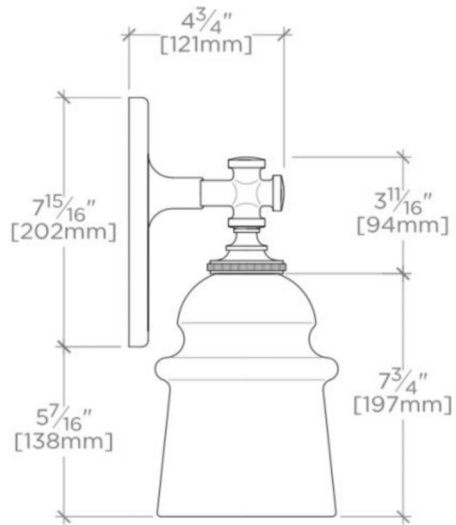

WATT

WL01LT

Watt Wall Mounted Single Arm Sconce with Plain Glass Shade

TECHNICAL DETAILS

Ambient / Task: Ambient
Bulb Base Size: E27
Escutcheon Primary Material: Brass
Bulb Type: Edison Filament
Depth / Width: 164 mm
Height: 340 mm
Installation Type: Wall Mounted
Interior / Exterior Application: Interior Only
Junction Box Orientation: Any
Length: 143 mm
Number of Bulbs: One
Primary Material: Made of Brass
Safety Warnings: Do not exceed max wattage.
Shade Material: Glass
Shade Shape: Cone
Suggested Application: All Applications
Voltage: 240.0
Wet / Dry: Damp or Dry

Do not exceed max wattage.

WATERWORKS

WATT

WL01LT

Watt Wall Mounted Single Arm Sconce with Plain Glass Shade

TOP VIEW SCALE: 2"=1'-0"

FRONT VIEW SCALE: 2"=1'-0"

SIDE VIEW SCALE: 2"=1'-0"