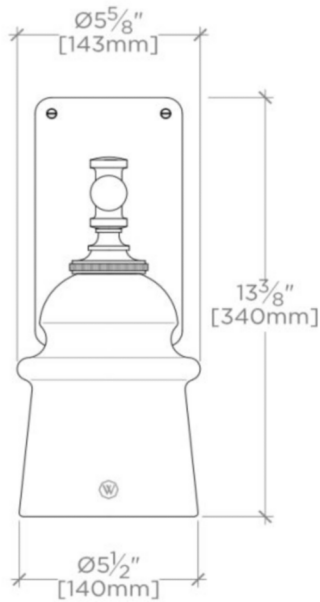

WATT

WL01LT

Watt Wall Mounted Single Arm Sconce with Plain Glass Shade

TECHNICAL DETAILS

Ambient / Task: Ambient
Bulb Base Size: E27
Escutcheon Primary Material: Brass
Bulb Type: Edison Filament
Depth / Width: 164 mm
Height: 340 mm
Installation Type: Wall Mounted
Interior / Exterior Application: Interior Only
Junction Box Orientation: Any
Length: 143 mm
Number of Bulbs: One
Primary Material: Made of Brass
Safety Warnings: Do not exceed max wattage.
Shade Material: Glass
Shade Shape: Cone
Suggested Application: All Applications
Voltage: 240.0
Wet / Dry: Damp or Dry

Do not exceed max wattage.

WATERWORKS

WATT

WL01LT

Watt Wall Mounted Single Arm Sconce with Plain Glass Shade

TOP VIEW SCALE: 2"=1'-0"

FRONT VIEW SCALE: 2"=1'-0"

SIDE VIEW SCALE: 2"=1'-0"