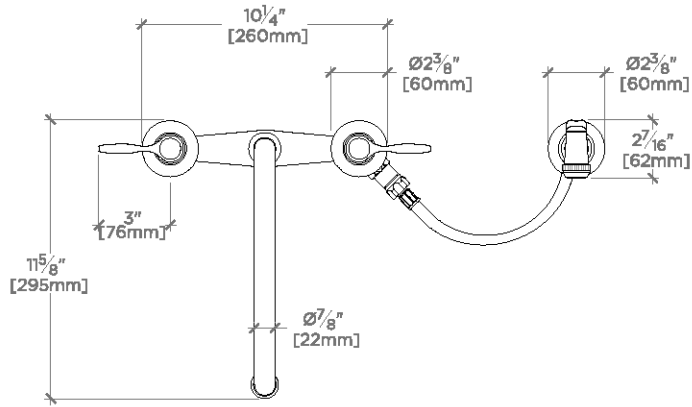

### TECHNICAL DETAILS

ADA Compliance: Yes  
 Depth/Width: 295 mm  
 Height: 395 mm  
 Integrated Diverter: Y  
 Primary Material: Brass  
 Restricted Maximum Flow Rate: 6.6 liters/min  
 Spout Swivel: Y  
 Suggested Application: Bar, Kitchen, Laundry

# WATERWORKS

Easton

EAKM32

Easton Classic Two Hole Bridge Gooseneck Kitchen Faucet,  
Metal Lever Handles and Spray

TOP VIEW

SCALE: 1/2"=1'-0"

FRONT VIEW

SCALE: 1/2"=1'-0"

SIDE VIEW

SCALE: 1/2"=1'-0"