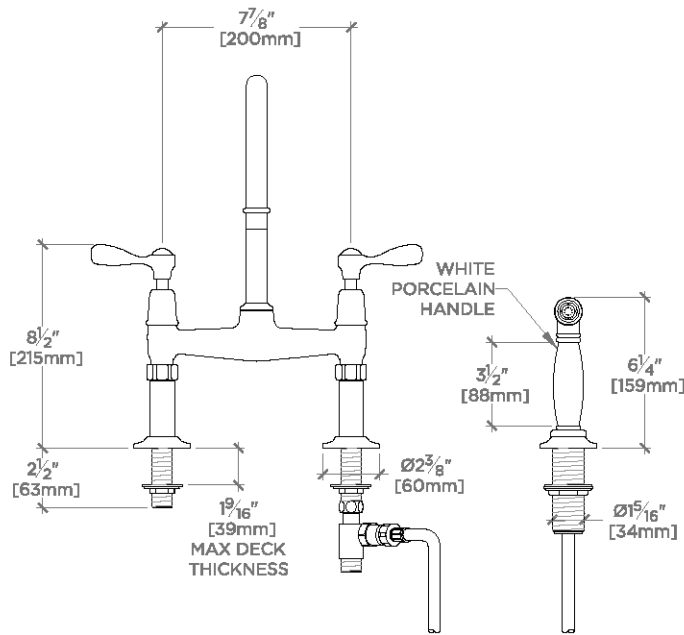

### TECHNICAL DETAILS

ADA Compliance: Yes  
 Depth/Width: 295 mm  
 Height: 395 mm  
 Integrated Diverter: Y  
 Primary Material: Brass  
 Restricted Maximum Flow Rate: 6.6 liters/min  
 Spout Swivel: Y  
 Suggested Application: Bar, Kitchen, Laundry

# WATERWORKS

Easton

EAKM32

Easton Classic Two Hole Bridge Gooseneck Kitchen Faucet,  
Metal Lever Handles and Spray

TOP VIEW

SCALE: 1/2"=1'-0"

FRONT VIEW

SCALE: 1/2"=1'-0"

SIDE VIEW

SCALE: 1/2"=1'-0"