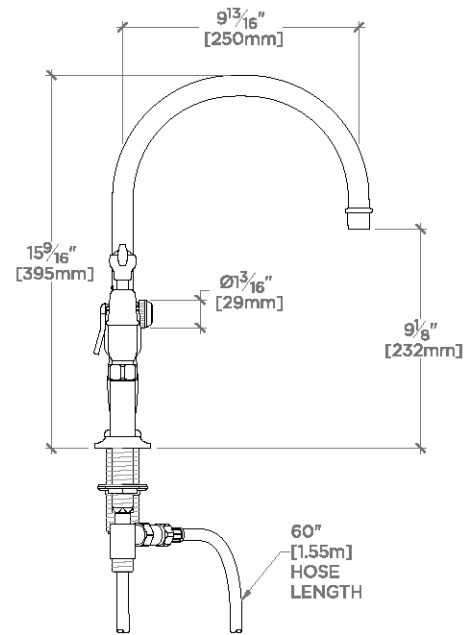

### TECHNICAL DETAILS

ADA Compliance: Yes  
 Depth/Width: 295 mm  
 Height: 395 mm  
 Integrated Diverter: Y  
 Primary Material: Brass  
 Restricted Maximum Flow Rate: 6.6 liters/min  
 Spout Swivel: Y  
 Suggested Application: Bar, Kitchen, Laundry

# WATERWORKS

Easton

EAKM32

Easton Classic Two Hole Bridge Gooseneck Kitchen Faucet,  
Metal Lever Handles and Spray

TOP VIEW

SCALE: 1/2"=1'-0"

FRONT VIEW

SCALE: 1/2"=1'-0"

SIDE VIEW

SCALE: 1/2"=1'-0"