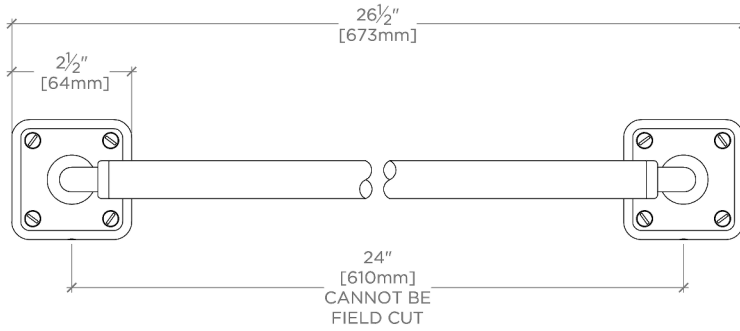

Ludlow

LD24G1

Ludlow 24" Single Sided Glass Mounted Towel Bar

SHOWN IN LUDLOW 24" SINGLE SIDED GLASS MOUNTED TOWEL BAR | LD24G1

TECHNICAL DETAILS

Escutcheon Primary Material: Brass
Hardware Primary Material: Brass
Horizontal Rail Material: Metal
Length: 610 mm
Primary Material: Brass
Suggested Application: Bath

CODES & STANDARDS

PRODUCT FEATURES

All mounting hardware included

Solid brass construction

Can accommodate glass thickness between 1/4" [6mm] to 3/4" [19mm]

Stocked in a Chrome, Nickel and Brass

CERTIFICATIONS

PRODUCT (NOTES)

Ludlow

LD24G1

Ludlow 24" Single Sided Glass Mounted Towel Bar

† THIS PRODUCT CAN BE INSTALLED ON GLASS THAT IS
1/4" [6mm], 3/8" [10mm], 1/2" [13mm], OR 3/4" [19mm].

TOP VIEW

SCALE: 3"=1'-0"

BACK VIEW ON DISC

FRONT VIEW

SCALE: 3"=1'-0"

SIDE VIEW

SCALE: 3"=1'-0"