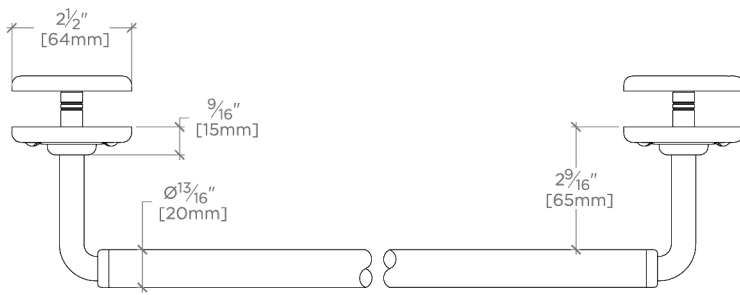

Ludlow

LD24G1

Ludlow 24" Single Sided Glass Mounted Towel Bar

SHOWN IN LUDLOW 24" SINGLE SIDED GLASS MOUNTED TOWEL BAR | LD24G1

TECHNICAL DETAILS

Escutcheon Primary Material: Brass
Hardware Primary Material: Brass
Horizontal Rail Material: Metal
Length: 610 mm
Primary Material: Brass
Suggested Application: Bath

CODES & STANDARDS

PRODUCT FEATURES

All mounting hardware included

Solid brass construction

Can accommodate glass thickness between 1/4" [6mm] to 3/4" [19mm]

Stocked in a Chrome, Nickel and Brass

CERTIFICATIONS

PRODUCT (NOTES)

Ludlow

LD24G1

Ludlow 24" Single Sided Glass Mounted Towel Bar

† THIS PRODUCT CAN BE INSTALLED ON GLASS THAT IS
1/4" [6mm], 3/8" [10mm], 1/2" [13mm], OR 3/4" [19mm].

TOP VIEW

SCALE: 3"=1'-0"

BACK VIEW ON DISC

FRONT VIEW

SCALE: 3"=1'-0"

SIDE VIEW

SCALE: 3"=1'-0"