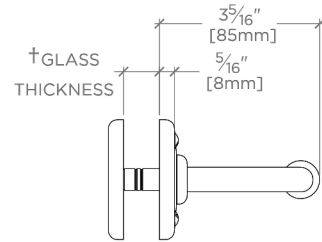

Ludlow

LD24G1

Ludlow 24" Single Sided Glass Mounted Towel Bar

SHOWN IN LUDLOW 24" SINGLE SIDED GLASS MOUNTED TOWEL BAR | LD24G1

TECHNICAL DETAILS

Escutcheon Primary Material: Brass
Hardware Primary Material: Brass
Horizontal Rail Material: Metal
Length: 610 mm
Primary Material: Brass
Suggested Application: Bath

CODES & STANDARDS

PRODUCT FEATURES

All mounting hardware included

Solid brass construction

Can accommodate glass thickness between 1/4" [6mm] to 3/4" [19mm]

Stocked in a Chrome, Nickel and Brass

CERTIFICATIONS

PRODUCT (NOTES)

Ludlow

LD24G1

Ludlow 24" Single Sided Glass Mounted Towel Bar

† THIS PRODUCT CAN BE INSTALLED ON GLASS THAT IS
1/4" [6mm], 3/8" [10mm], 1/2" [13mm], OR 3/4" [19mm].

TOP VIEW

SCALE: 3"=1'-0"

BACK VIEW ON DISC

FRONT VIEW

SCALE: 3"=1'-0"

SIDE VIEW

SCALE: 3"=1'-0"