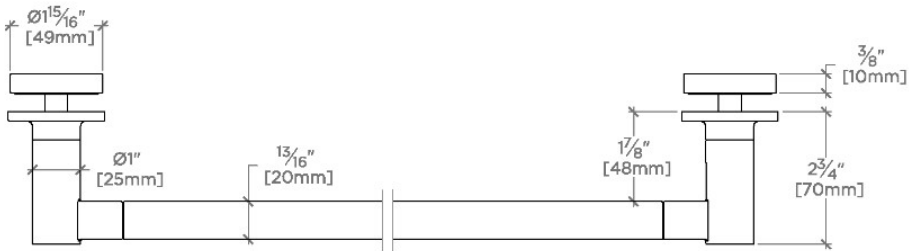

FINOT

NO24G1

Finot 24" Single Sided Glass Mounted Towel Bar

SHOWN IN FINOT 24" SINGLE SIDED GLASS MOUNTED TOWEL BAR | NO24G1

TECHNICAL DETAILS

Escutcheon Primary Material: Brass
Installation Type: Wall Mounted
Primary Material: Brass
Suggested Application: Bath

CERTIFICATIONS

PRODUCT (NOTES)

FINOT

NO24G1

Finot 24" Single Sided Glass Mounted Towel Bar

† THIS PRODUCT CAN BE INSTALLED ON GLASS THAT IS
1/4" [6mm], 3/8" [10mm], 1/2" [13mm], 3/4" [19mm] OR 7/8" [22mm].

TOP VIEW

SCALE: 3"=1'-0"

FRONT VIEW

SCALE: 3"=1'-0"

SIDE VIEW

SCALE: 3"=1'-0"