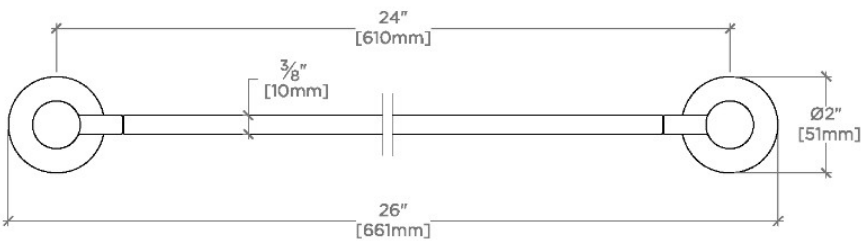

FINOT

NO24G1

Finot 24" Single Sided Glass Mounted Towel Bar

SHOWN IN FINOT 24" SINGLE SIDED GLASS MOUNTED TOWEL BAR | NO24G1

TECHNICAL DETAILS

Escutcheon Primary Material: Brass
Installation Type: Wall Mounted
Primary Material: Brass
Suggested Application: Bath

CODES & STANDARDS

PRODUCT FEATURES

All mounting hardware included

Solid Brass Construction

Can accommodate glass thickness between 1/4" [6mm] to 7/8" [22mm]

Stocked in Chrome, Nickel, Brass and Dark Nickel

CERTIFICATIONS

PRODUCT (NOTES)

FINOT

NO24G1

Finot 24" Single Sided Glass Mounted Towel Bar

† THIS PRODUCT CAN BE INSTALLED ON GLASS THAT IS
1/4" [6mm], 3/8" [10mm], 1/2" [13mm], 3/4" [19mm] OR 7/8" [22mm].

TOP VIEW

SCALE: 3"=1'-0"

FRONT VIEW

SCALE: 3"=1'-0"

SIDE VIEW

SCALE: 3"=1'-0"