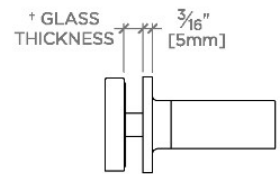

FINOT

NO24G1

Finot 24" Single Sided Glass Mounted Towel Bar

SHOWN IN FINOT 24" SINGLE SIDED GLASS MOUNTED TOWEL BAR | NO24G1

TECHNICAL DETAILS

Escutcheon Primary Material: Brass
Installation Type: Wall Mounted
Primary Material: Brass
Suggested Application: Bath

CODES & STANDARDS

PRODUCT FEATURES

All mounting hardware included

Solid Brass Construction

Can accommodate glass thickness between 1/4" [6mm] to 7/8" [22mm]

Stocked in Chrome, Nickel, Brass and Dark Nickel

CERTIFICATIONS

PRODUCT (NOTES)

FINOT

NO24G1

Finot 24" Single Sided Glass Mounted Towel Bar

† THIS PRODUCT CAN BE INSTALLED ON GLASS THAT IS
1/4" [6mm], 3/8" [10mm], 1/2" [13mm], 3/4" [19mm] OR 7/8" [22mm].

TOP VIEW

SCALE: 3"=1'-0"

FRONT VIEW

SCALE: 3"=1'-0"

SIDE VIEW

SCALE: 3"=1'-0"