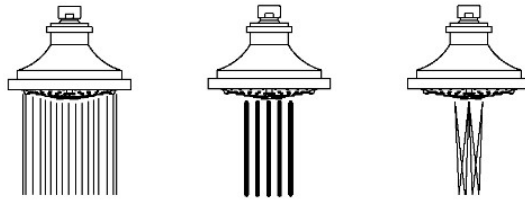

Universal

USH305

Universal Transitional 5" Showerhead with Adjustable Spray

SHOWN IN UNIVERSAL TRANSITIONAL 5" SHOWERHEAD WITH ADJUSTABLE SPRAY | USH305

TECHNICAL DETAILS

Adjustable Versus Fixed Spray: Adjustable Spray
Inlet Connection Size: 1/2"
Inlet Connection Type: Female NPT
Pivot: Y
Primary Material: Brass
Restricted Maximum Flow Rate: 6.6 liters/min
Water Pressure Maximum: 6.0 bar
Water Pressure Minimum: 1.5 bar
Water Pressure Recommended: 3.0 bar

Adjustable showerhead features three spray patterns

Stocked in Brass, Chrome and Nickel

Showerhead available in 1.75gpm (6.6L/min) flow rate

CERTIFICATIONS

PRODUCT (NOTES)

CEILING VIEW SCALE: 3"=1'-0"

SPRAY PATTERNS