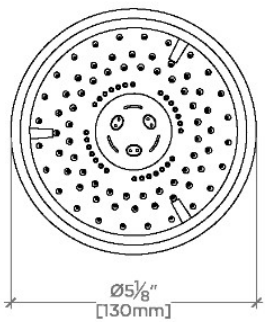

Universal

USH305

Universal Transitional 5" Showerhead with Adjustable Spray

SHOWN IN UNIVERSAL TRANSITIONAL 5" SHOWERHEAD WITH ADJUSTABLE SPRAY | USH305

TECHNICAL DETAILS

Adjustable Versus Fixed Spray: Adjustable Spray
Inlet Connection Size: 1/2"
Inlet Connection Type: Female NPT
Pivot: Y
Primary Material: Brass
Restricted Maximum Flow Rate: 6.6 liters/min
Water Pressure Maximum: 6.0 bar
Water Pressure Minimum: 1.5 bar
Water Pressure Recommended: 3.0 bar

CODES & STANDARDS

USH305X, ASME A112.18.1/CSA B125.1, CEC(1.5GPM & 1.75GPM Only), DOE, State of MA

PRODUCT FEATURES

Compatible with an assortment of Waterworks arms and flanges, sold separately

Swiveling 8" rain showerhead

Adjustable showerhead features three spray patterns

Stocked in Brass, Chrome and Nickel

Showerhead available in 1.75gpm (6.6L/min) flow rate

CERTIFICATIONS

PRODUCT (NOTES)

CEILING VIEW SCALE: 3"=1'-0"

SPRAY PATTERNS

FRONT VIEW SCALE: 3"=1'-0"

SIDE VIEW

SCALE: 3"=1'-0"