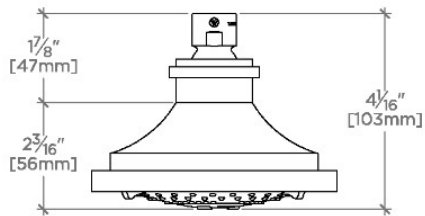

Universal

USH305

Universal Transitional 5" Showerhead with Adjustable Spray

SHOWN IN UNIVERSAL TRANSITIONAL 5" SHOWERHEAD WITH ADJUSTABLE SPRAY | USH305

TECHNICAL DETAILS

Adjustable Versus Fixed Spray: Adjustable Spray
Inlet Connection Size: 1/2"
Inlet Connection Type: Female NPT
Pivot: Y
Primary Material: Brass
Restricted Maximum Flow Rate: 6.6 liters/min
Water Pressure Maximum: 6.0 bar
Water Pressure Minimum: 1.5 bar
Water Pressure Recommended: 3.0 bar

Adjustable showerhead features three spray patterns

Stocked in Brass, Chrome and Nickel

Showerhead available in 1.75gpm (6.6L/min) flow rate

CERTIFICATIONS

PRODUCT (NOTES)

CEILING VIEW SCALE: 3"=1'-0"

SPRAY PATTERNS

FRONT VIEW SCALE: 3"=1'-0"

SIDE VIEW

SCALE: 3"=1'-0"