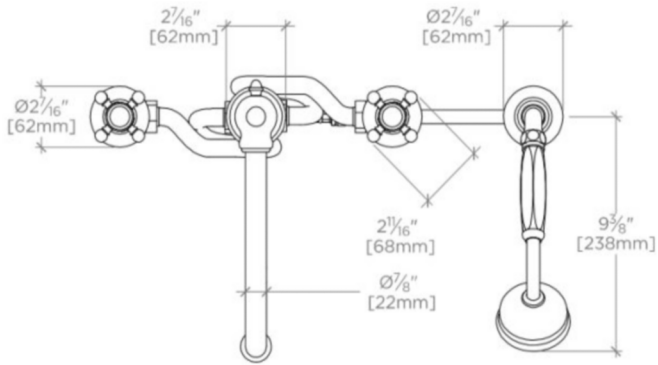

JULIA

JU19TF

Julia Deck Mounted High Profile Concealed Tub Filler with Metal Handshower and Metal Cross Handles

SHOWN IN NICKEL WITH WHITE PORCELAIN

TECHNICAL DETAILS

ADA Compliance: Yes
 Adjustable versus Fixed Spray: Fixed Spray
 Deck Thickness Maximum: 48 mm
 Deck Thickness Minimum: 0 mm
 Diameter of Head: 71 mm
 Escutcheon Primary Material: Brass
 Fittings Hole Diameter: 38 mm
 Flow Restriction Options: 2.0, 1.75, 1.5, 0.92
 Handle Spread Maximum: 305 mm
 Handle Spread Minimum: 254 mm
 Handle Turn Angle: Quarter Turn
 Handshower / Spray Hose Length: 2.0 m
 Index Color / Finish and Material: White Porcelain
 Depth / Width: 286 mm
 Height: 194 mm
 Index Marking: Hot/Cold
 Inlet Connection Size: 3/4"
 Inlet Connection Type: Male G/BSPP
 Inlet Supply Spread Maximum: 305 mm
 Inlet Supply Spread Minimum: 254 mm
 Installation Type: Deck Mounted
 Integrated Diverter: N
 Length: 451 mm
 Number of Handles: Two
 Number of Holes: Four Hole
 Pivot: N
 Primary Material: Brass
 Restricted Maximum Flow Rate: 9.5 liters/min
 Spout Reach: 9 1/4"
 Spout Swivel: N
 Suggested Application: Bath
 Valve Material: Ceramic
 Water Pressure Maximum: 5.5 bar
 Water Pressure Minimum: 1.5 bar
 Water Pressure Recommended: 3.0 bar

CODES & STANDARDS

Code # : ASME A112.18.1 / CSA B125.1

PRODUCT FEATURES

Features signature detail of the graceful, high profile swivel spout.
 A handshower adds a degree of comfort, making it easy to rinse the bath or even a pet.
 Cross handles feature hot and cold markings on white porcelain indices.
 Standard flow rate is 2.5gpm for handshower only. Also available in high efficiency flow options.
 Contact your sales associate or call 1 (800) 899-6757 for details.

WATERWORKS

JULIA

JU19TF

Julia Deck Mounted High Profile Concealed Tub Filler with Metal Handshower and Metal Cross Handles

TOP VIEW

SCALE: $1\frac{1}{2}$ "=1'-0"

FRONT VIEW

SCALE: $1\frac{1}{2}$ "=1'-0"

SIDE VIEW

SCALE: $1\frac{1}{2}$ "=1'-0"