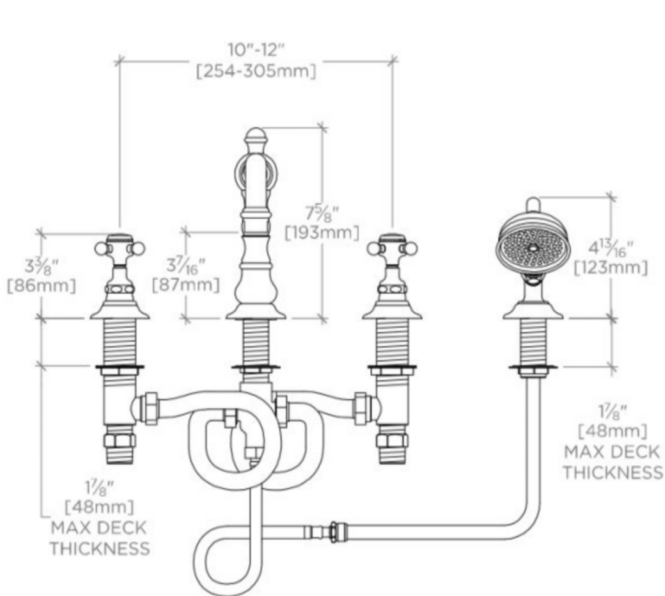

JULIA

JU19TF

Julia Deck Mounted High Profile Concealed Tub Filler with Metal Handshower and Metal Cross Handles

SHOWN IN NICKEL WITH WHITE PORCELAIN

TECHNICAL DETAILS

ADA Compliance: Yes
 Adjustable versus Fixed Spray: Fixed Spray
 Deck Thickness Maximum: 48 mm
 Deck Thickness Minimum: 0 mm
 Diameter of Head: 71 mm
 Escutcheon Primary Material: Brass
 Fittings Hole Diameter: 38 mm
 Flow Restriction Options: 2.0, 1.75, 1.5, 0.92
 Handle Spread Maximum: 305 mm
 Handle Spread Minimum: 254 mm
 Handle Turn Angle: Quarter Turn
 Handshower / Spray Hose Length: 2.0 m
 Index Color / Finish and Material: White Porcelain
 Depth / Width: 286 mm
 Height: 194 mm
 Index Marking: Hot/Cold
 Inlet Connection Size: 3/4"
 Inlet Connection Type: Male G/BSPP
 Inlet Supply Spread Maximum: 305 mm
 Inlet Supply Spread Minimum: 254 mm
 Installation Type: Deck Mounted
 Integrated Diverter: N
 Length: 451 mm
 Number of Handles: Two
 Number of Holes: Four Hole
 Pivot: N
 Primary Material: Brass
 Restricted Maximum Flow Rate: 9.5 liters/min
 Spout Reach: 9 1/4"
 Spout Swivel: N
 Suggested Application: Bath
 Valve Material: Ceramic
 Water Pressure Maximum: 5.5 bar
 Water Pressure Minimum: 1.5 bar
 Water Pressure Recommended: 3.0 bar

CODES & STANDARDS

Code # : ASME A112.18.1 / CSA B125.1

PRODUCT FEATURES

Features signature detail of the graceful, high profile swivel spout.
 A handshower adds a degree of comfort, making it easy to rinse the bath or even a pet.
 Cross handles feature hot and cold markings on white porcelain indices.
 Standard flow rate is 2.5gpm for handshower only. Also available in high efficiency flow options.
 Contact your sales associate or call 1 (800) 899-6757 for details.

WATERWORKS

JULIA

JU19TF

Julia Deck Mounted High Profile Concealed Tub Filler with Metal Handshower and Metal Cross Handles

TOP VIEW

SCALE: $1\frac{1}{2}$ "=1'-0"

FRONT VIEW

SCALE: $1\frac{1}{2}$ "=1'-0"

SIDE VIEW

SCALE: $1\frac{1}{2}$ "=1'-0"