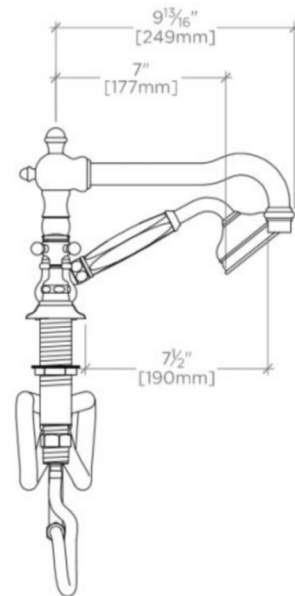

JULIA

JU19TF

Julia Deck Mounted High Profile Concealed Tub Filler with Metal Handshower and Metal Cross Handles

SHOWN IN NICKEL WITH WHITE PORCELAIN

TECHNICAL DETAILS

ADA Compliance: Yes
 Adjustable versus Fixed Spray: Fixed Spray
 Deck Thickness Maximum: 48 mm
 Deck Thickness Minimum: 0 mm
 Diameter of Head: 71 mm
 Escutcheon Primary Material: Brass
 Fittings Hole Diameter: 38 mm
 Flow Restriction Options: 2.0, 1.75, 1.5, 0.92
 Handle Spread Maximum: 305 mm
 Handle Spread Minimum: 254 mm
 Handle Turn Angle: Quarter Turn
 Handshower / Spray Hose Length: 2.0 m
 Index Color / Finish and Material: White Porcelain
 Depth / Width: 286 mm
 Height: 194 mm
 Index Marking: Hot/Cold
 Inlet Connection Size: 3/4"
 Inlet Connection Type: Male G/BSPP
 Inlet Supply Spread Maximum: 305 mm
 Inlet Supply Spread Minimum: 254 mm
 Installation Type: Deck Mounted
 Integrated Diverter: N
 Length: 451 mm
 Number of Handles: Two
 Number of Holes: Four Hole
 Pivot: N
 Primary Material: Brass
 Restricted Maximum Flow Rate: 9.5 liters/min
 Spout Reach: 9 1/4"
 Spout Swivel: N
 Suggested Application: Bath
 Valve Material: Ceramic
 Water Pressure Maximum: 5.5 bar
 Water Pressure Minimum: 1.5 bar
 Water Pressure Recommended: 3.0 bar

CODES & STANDARDS

Code # : ASME A112.18.1 / CSA B125.1

PRODUCT FEATURES

Features signature detail of the graceful, high profile swivel spout.
 A handshower adds a degree of comfort, making it easy to rinse the bath or even a pet.
 Cross handles feature hot and cold markings on white porcelain indices.
 Standard flow rate is 2.5gpm for handshower only. Also available in high efficiency flow options.
 Contact your sales associate or call 1 (800) 899-6757 for details.

WATERWORKS

JULIA

JU19TF

Julia Deck Mounted High Profile Concealed Tub Filler with Metal Handshower and Metal Cross Handles

TOP VIEW

SCALE: $1\frac{1}{2}$ "=1'-0"

FRONT VIEW

SCALE: $1\frac{1}{2}$ "=1'-0"

SIDE VIEW

SCALE: $1\frac{1}{2}$ "=1'-0"