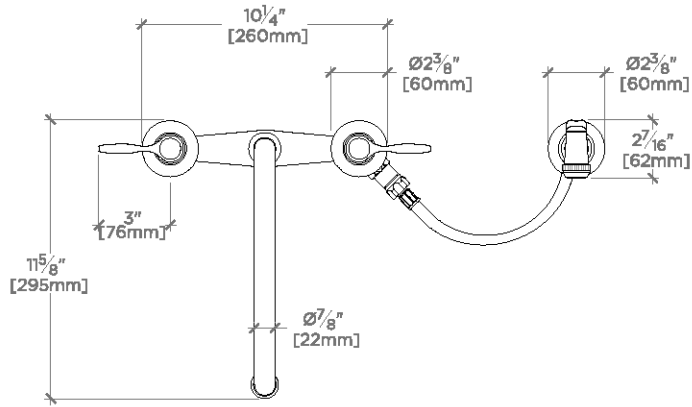

### TECHNICAL DETAILS

ADA Compliance: Yes  
 Depth/Width: 11 5/8"  
 Height: 15 9/16"  
 Integrated Diverter: Y  
 Primary Material: Brass  
 Restricted Maximum Flow Rate: 1.75 gpm  
 Spout Swivel: Y  
 Suggested Application: Bar, Kitchen, Laundry

# WATERWORKS

**EASTON**

**EAKM32**

Easton Classic Two Hole Bridge Gooseneck Kitchen Faucet,  
Metal Lever Handles and Spray

TOP VIEW

SCALE: 1/2"=1'-0"

FRONT VIEW

SCALE: 1/2"=1'-0"

SIDE VIEW

SCALE: 1/2"=1'-0"