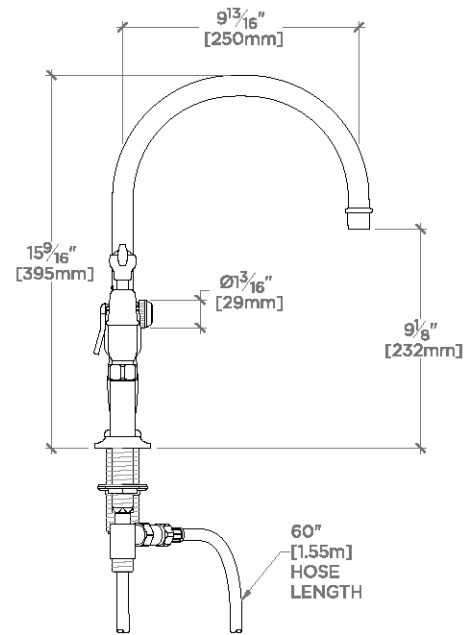

### TECHNICAL DETAILS

ADA Compliance: Yes  
 Depth/Width: 11 5/8"  
 Height: 15 9/16"  
 Integrated Diverter: Y  
 Primary Material: Brass  
 Restricted Maximum Flow Rate: 1.75 gpm  
 Spout Swivel: Y  
 Suggested Application: Bar, Kitchen, Laundry

# WATERWORKS

**EASTON**

**EAKM32**

Easton Classic Two Hole Bridge Gooseneck Kitchen Faucet,  
Metal Lever Handles and Spray

TOP VIEW

SCALE: 1/2"=1'-0"

FRONT VIEW

SCALE: 1/2"=1'-0"

SIDE VIEW

SCALE: 1/2"=1'-0"