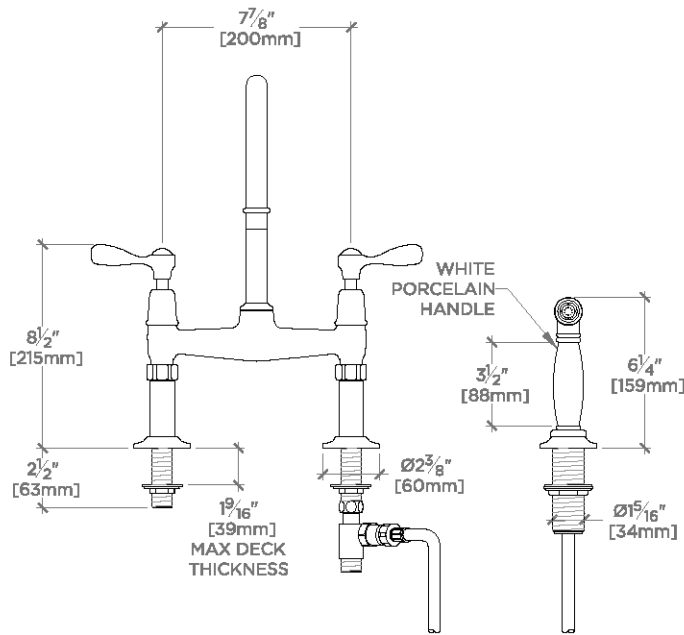

# WATERWORKS

**EASTON**

**EAKM32**

Easton Classic Two Hole Bridge Gooseneck Kitchen Faucet,  
Metal Lever Handles and Spray

TOP VIEW

SCALE: 1/2"=1'-0"

FRONT VIEW

SCALE: 1/2"=1'-0"

SIDE VIEW

SCALE: 1/2"=1'-0"