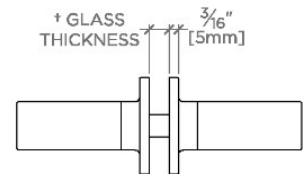

FINOT

NO18G2

Finot 18" Double Sided Glass Mounted Towel Bars

SHOWN IN FINOT 18" DOUBLE SIDED GLASS MOUNTED TOWEL BARS | NO18G2

TECHNICAL DETAILS

Escutcheon Primary Material: Brass
Installation Type: Wall Mounted
Primary Material: Brass
Suggested Application: Bath

CERTIFICATIONS

PRODUCT (NOTES)

FINOT

NO18G2

Finot 18" Double Sided Glass Mounted Towel Bars

† THIS PRODUCT CAN BE INSTALLED ON GLASS THAT IS
1/4" [6mm], 3/8" [10mm], 1/2" [13mm], 3/4" [19mm] OR 7/8" [22mm].

TOP VIEW

SCALE: 3"=1'-0"

FRONT VIEW

SCALE: 3"=1'-0"

SIDE VIEW

SCALE: 3"=1'-0"