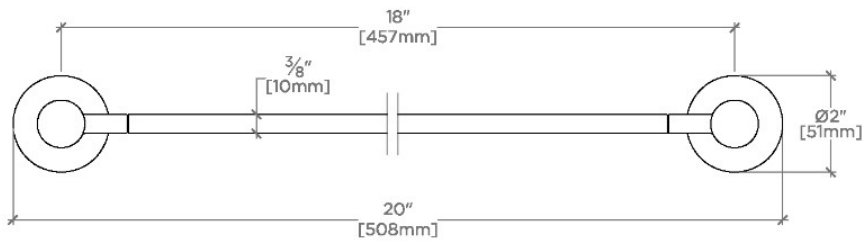

FINOT

NO18G2

Finot 18" Double Sided Glass Mounted Towel Bars

SHOWN IN FINOT 18" DOUBLE SIDED GLASS MOUNTED TOWEL BARS | NO18G2

TECHNICAL DETAILS

Escutcheon Primary Material: Brass
Installation Type: Wall Mounted
Primary Material: Brass
Suggested Application: Bath

CODES & STANDARDS

PRODUCT FEATURES

All mounting hardware included

Solid Brass Construction

Can accommodate glass thickness between 1/4" [6mm] to 7/8" [22mm]

Stocked in Chrome, Nickel, Brass and Dark Nickel

CERTIFICATIONS

PRODUCT (NOTES)

FINOT

NO18G2

Finot 18" Double Sided Glass Mounted Towel Bars

† THIS PRODUCT CAN BE INSTALLED ON GLASS THAT IS
1/4" [6mm], 3/8" [10mm], 1/2" [13mm], 3/4" [19mm] OR 7/8" [22mm].

TOP VIEW

SCALE: 3"=1'-0"

FRONT VIEW

SCALE: 3"=1'-0"

SIDE VIEW

SCALE: 3"=1'-0"