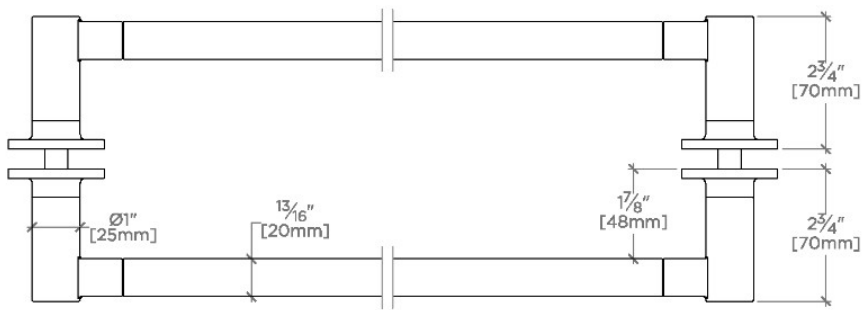

FINOT

NO18G2

Finot 18" Double Sided Glass Mounted Towel Bars

SHOWN IN FINOT 18" DOUBLE SIDED GLASS MOUNTED TOWEL BARS | NO18G2

TECHNICAL DETAILS

Escutcheon Primary Material: Brass
Installation Type: Wall Mounted
Primary Material: Brass
Suggested Application: Bath

CERTIFICATIONS

PRODUCT (NOTES)

FINOT

NO18G2

Finot 18" Double Sided Glass Mounted Towel Bars

† THIS PRODUCT CAN BE INSTALLED ON GLASS THAT IS
1/4" [6mm], 3/8" [10mm], 1/2" [13mm], 3/4" [19mm] OR 7/8" [22mm].

TOP VIEW

SCALE: 3"=1'-0"

FRONT VIEW

SCALE: 3"=1'-0"

SIDE VIEW

SCALE: 3"=1'-0"