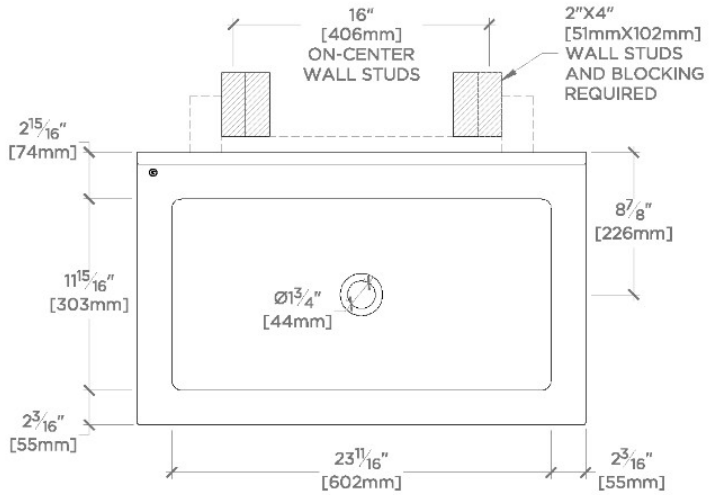

## TELV29

Tellaro Rectangular Wall Mounted Marble Lavatory Sink 28" x 17" x 11" with 28" x 7" x 3/4" Backsplash

TOP VIEW

SCALE: 1"=1'-0"

REQUIRED MOUNTING HARDWARE (SOLD SEPARATELY)

STYLE: 100539

DESCRIPTION: UNIVERSAL PAIR (L/R) 17 1/4" STAINLESS STEEL CONCEALED SUPPORT BRACKETS, WALL SUPPORT BRACKETS AND HARDWARE FOR WALL MOUNTED STONE SINK

FRONT VIEW

SCALE: 1"=1'-0"

SIDE VIEW

SCALE: 1"=1'-0"