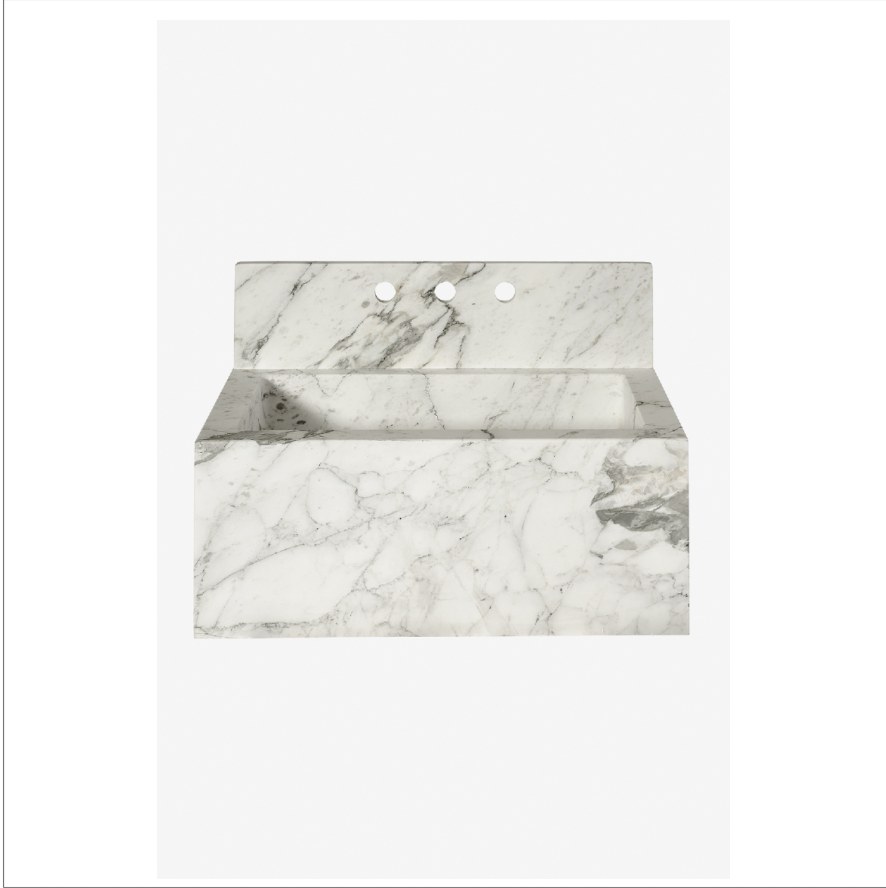

## TELLARO

TELV29

Tellaro Rectangular Wall Mounted Marble Lavatory Sink 28" x 17" x 11" with 28" x 7" x 3/4" Backsplash

SHOWN IN TELLARO RECTANGULAR WALL MOUNTED MARBLE LAVATORY SINK 28" X 17" X 11" WITH 28" X 7" X 3/4" BACKSPLASH | TELV29

### INSPIRATION

Tellaro sinks emerge from a single, hand-selected piece of solid marble. Shown here in Arabescato, a light stone with touches of gray, the bold-scale Tellaro complements Modern and Transitional spaces. Optional 7-inch backsplash for wall-mounted fittings.

FRONT VIEW

SCALE: 1"=1'-0"

SIDE VIEW

SCALE: 1"=1'-0"