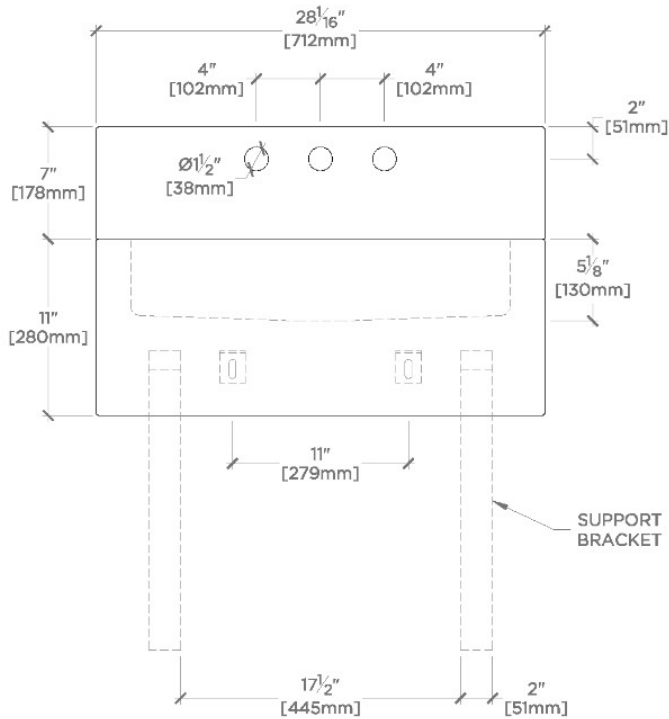

## TELV29

Tellaro Rectangular Wall Mounted Marble Lavatory Sink 28" x 17" x 11" with 28" x 7" x 3/4" Backsplash

TOP VIEW

SCALE: 1"=1'-0"

REQUIRED MOUNTING HARDWARE (SOLD SEPARATELY)

STYLE: 100539

DESCRIPTION: UNIVERSAL PAIR (L/R) 17 1/4" STAINLESS STEEL CONCEALED SUPPORT BRACKETS, WALL SUPPORT BRACKETS AND HARDWARE FOR WALL MOUNTED STONE SINK

FRONT VIEW

SCALE: 1"=1'-0"

SIDE VIEW

SCALE: 1"=1'-0"