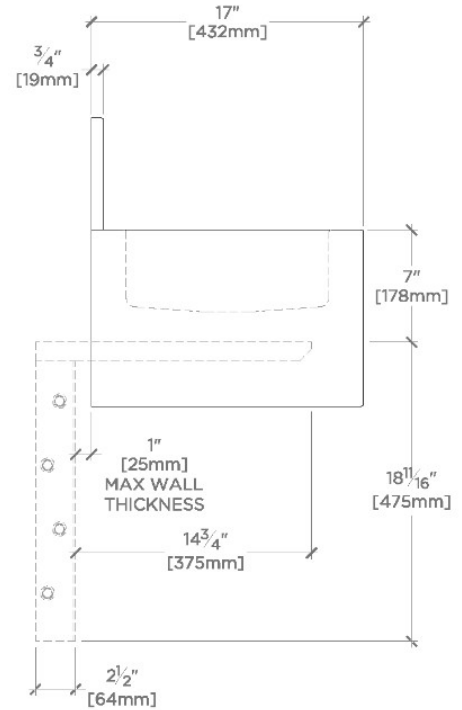

### TECHNICAL DETAILS

Drain Hole Depth: 1 7/8"  
Drain Hole Diameter: 1 3/4"  
Fittings Hole Diameter: 1 3/8"  
Overflow Opening: No

## TELV29

Tellaro Rectangular Wall Mounted Marble Lavatory Sink 28" x 17" x 11" with 28" x 7" x 3/4" Backsplash

TOP VIEW

SCALE: 1"=1'-0"

REQUIRED MOUNTING HARDWARE (SOLD SEPARATELY)

STYLE: 100539

DESCRIPTION: UNIVERSAL PAIR (L/R) 17 1/4" STAINLESS STEEL CONCEALED SUPPORT BRACKETS, WALL SUPPORT BRACKETS AND HARDWARE FOR WALL MOUNTED STONE SINK

FRONT VIEW

SCALE: 1"=1'-0"

SIDE VIEW

SCALE: 1"=1'-0"