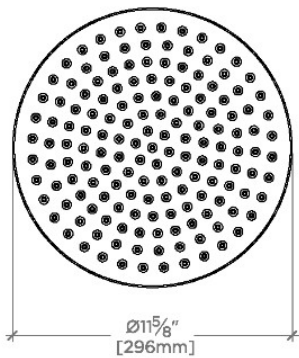

Universal

USH212

Universal Modern 12" Rain Showerhead

SHOWN IN UNIVERSAL MODERN 12" RAIN SHOWERHEAD | USH212

TECHNICAL DETAILS

Adjustable Versus Fixed Spray: Fixed Spray
 Flow Restriction Options: 1.5, 1.75, 2.0
 Inlet Connection Size: 1/2"
 Inlet Connection Type: Female NPT
 Pivot: Y
 Primary Material: Brass
 Restricted Maximum Flow Rate: 6.6 liters/min
 Water Pressure Maximum: 6.0 bar
 Water Pressure Minimum: 1.5 bar
 Water Pressure Recommended: 3.0 bar

Swiveling 12" rain showerhead

157 easy clean rubber nozzles prevent calcium buildup

Stocked in Brass, Chrome and Nickel

Rain showerhead available in 1.75gpm (6.6L/min) flow rate

CERTIFICATIONS

PRODUCT (NOTES)

CEILING VIEW SCALE: $\frac{1}{2}"=1'-0"$

FRONT VIEW SCALE: $\frac{1}{2}"=1'-0"$

SIDE VIEW

SCALE: $\frac{1}{2}"=1'-0"$