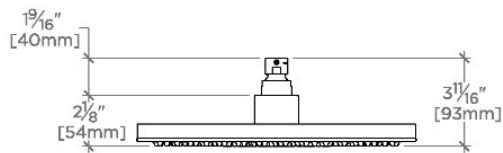

Universal

USH212

Universal Modern 12" Rain Showerhead

SHOWN IN UNIVERSAL MODERN 12" RAIN SHOWERHEAD | USH212

TECHNICAL DETAILS

Adjustable Versus Fixed Spray: Fixed Spray
 Flow Restriction Options: 1.5, 1.75, 2.0
 Inlet Connection Size: 1/2"
 Inlet Connection Type: Female NPT
 Pivot: Y
 Primary Material: Brass
 Restricted Maximum Flow Rate: 6.6 liters/min
 Water Pressure Maximum: 6.0 bar
 Water Pressure Minimum: 1.5 bar
 Water Pressure Recommended: 3.0 bar

CEILING VIEW SCALE: $\frac{1}{2}"=1'-0"$

FRONT VIEW SCALE: $\frac{1}{2}"=1'-0"$

SIDE VIEW

SCALE: $\frac{1}{2}"=1'-0"$