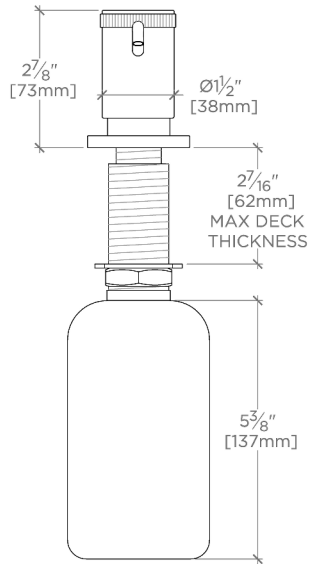

Universal

USD300

Universal Transitional Deck Mounted Soap Dispenser

SHOWN IN UNIVERSAL TRANSITIONAL DECK MOUNTED SOAP DISPENSER | USD300

TECHNICAL DETAILS

Fittings Hole Diameter: 35 mm
Suggested Application: All Applications

CERTIFICATIONS

PRODUCT (NOTES)

TOP VIEW SCALE: 3"=1'-0"

FRONT VIEW SCALE: 3"=1'-0"

SIDE VIEW SCALE: 3"=1'-0"