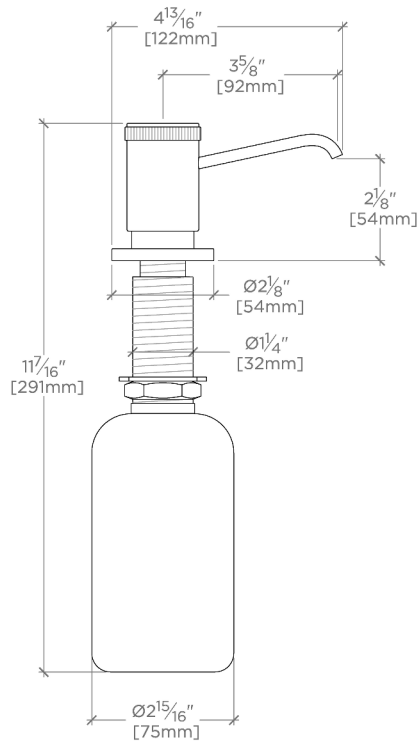

Universal

USD300

Universal Transitional Deck Mounted Soap Dispenser

SHOWN IN UNIVERSAL TRANSITIONAL DECK MOUNTED SOAP DISPENSER | USD300

TECHNICAL DETAILS

Fittings Hole Diameter: 35 mm
Suggested Application: All Applications

CERTIFICATIONS

PRODUCT (NOTES)

TOP VIEW SCALE: 3"=1'-0"

FRONT VIEW SCALE: 3"=1'-0"

SIDE VIEW SCALE: 3"=1'-0"