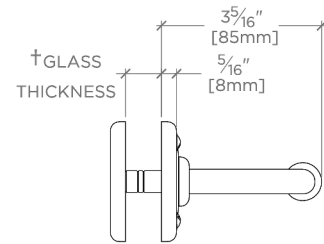

Ludlow

LD18G1

Ludlow 18" Single Sided Glass Mounted Towel Bar

SHOWN IN LUDLOW 18" SINGLE SIDED GLASS MOUNTED TOWEL BAR | LD18G1

TECHNICAL DETAILS

Escutcheon Primary Material: Brass
Hardware Primary Material: Brass
Horizontal Rail Material: Metal
Length: 457 mm
Primary Material: Brass
Suggested Application: Bath

CODES & STANDARDS

PRODUCT FEATURES

All mounting hardware included

Solid brass construction

Can accommodate glass thickness between 1/4" [6mm] to 3/4" [19mm]

Stocked in a Chrome, Nickel and Brass

CERTIFICATIONS

PRODUCT (NOTES)

Ludlow

LD18G1

Ludlow 18" Single Sided Glass Mounted Towel Bar

† THIS PRODUCT CAN BE INSTALLED ON GLASS THAT IS
1/4" [6mm], 3/8" [10mm], 1/2" [13mm], OR 3/4" [19mm].

TOP VIEW

SCALE: 3"=1'-0"

BACK VIEW ON DISC

FRONT VIEW

SCALE: 3"=1'-0"

SIDE VIEW

SCALE: 3"=1'-0"