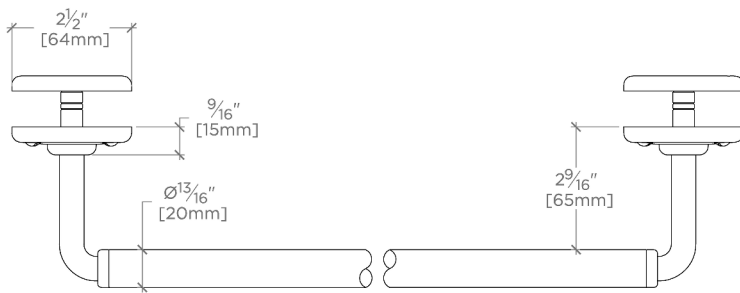

Ludlow

LD18G1

Ludlow 18" Single Sided Glass Mounted Towel Bar

SHOWN IN LUDLOW 18" SINGLE SIDED GLASS MOUNTED TOWEL BAR | LD18G1

TECHNICAL DETAILS

Escutcheon Primary Material: Brass
Hardware Primary Material: Brass
Horizontal Rail Material: Metal
Length: 457 mm
Primary Material: Brass
Suggested Application: Bath

CODES & STANDARDS

PRODUCT FEATURES

All mounting hardware included

Solid brass construction

Can accommodate glass thickness between 1/4" [6mm] to 3/4" [19mm]

Stocked in a Chrome, Nickel and Brass

CERTIFICATIONS

PRODUCT (NOTES)

Ludlow

LD18G1

Ludlow 18" Single Sided Glass Mounted Towel Bar

† THIS PRODUCT CAN BE INSTALLED ON GLASS THAT IS
1/4" [6mm], 3/8" [10mm], 1/2" [13mm], OR 3/4" [19mm].

TOP VIEW

SCALE: 3"=1'-0"

BACK VIEW ON DISC

FRONT VIEW

SCALE: 3"=1'-0"

SIDE VIEW

SCALE: 3"=1'-0"