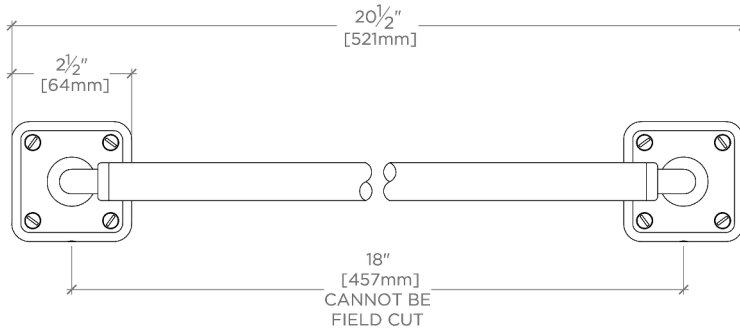

Ludlow

LD18G1

Ludlow 18" Single Sided Glass Mounted Towel Bar

SHOWN IN LUDLOW 18" SINGLE SIDED GLASS MOUNTED TOWEL BAR | LD18G1

TECHNICAL DETAILS

Escutcheon Primary Material: Brass
Hardware Primary Material: Brass
Horizontal Rail Material: Metal
Length: 457 mm
Primary Material: Brass
Suggested Application: Bath

CODES & STANDARDS

PRODUCT FEATURES

All mounting hardware included

Solid brass construction

Can accommodate glass thickness between 1/4" [6mm] to 3/4" [19mm]

Stocked in a Chrome, Nickel and Brass

CERTIFICATIONS

PRODUCT (NOTES)

Ludlow

LD18G1

Ludlow 18" Single Sided Glass Mounted Towel Bar

† THIS PRODUCT CAN BE INSTALLED ON GLASS THAT IS
1/4" [6mm], 3/8" [10mm], 1/2" [13mm], OR 3/4" [19mm].

TOP VIEW

SCALE: 3"=1'-0"

BACK VIEW ON DISC

FRONT VIEW

SCALE: 3"=1'-0"

SIDE VIEW

SCALE: 3"=1'-0"