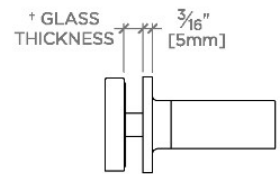

### TECHNICAL DETAILS

Escutcheon Primary Material: Brass  
Installation Type: Wall Mounted  
Primary Material: Brass  
Suggested Application: Bath

## FINOT

NO18G1

Finot 18" Single Sided Glass Mounted Towel Bar

† THIS PRODUCT CAN BE INSTALLED ON GLASS THAT IS  
1/4" [6mm], 3/8" [10mm], 1/2" [13mm], 3/4" [19mm] OR 7/8" [22mm].

TOP VIEW

SCALE: 3"=1'-0"

FRONT VIEW

SCALE: 3"=1'-0"

SIDE VIEW

SCALE: 3"=1'-0"