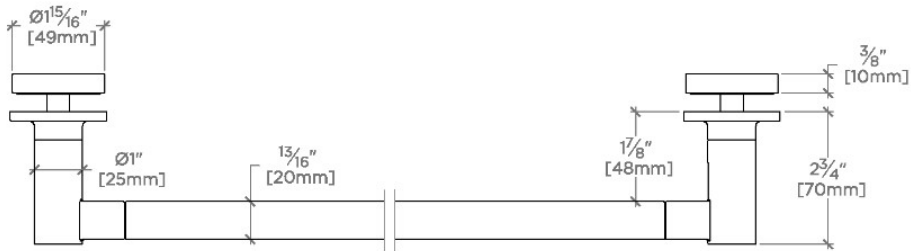

## FINOT

NO18G1

Finot 18" Single Sided Glass Mounted Towel Bar

† THIS PRODUCT CAN BE INSTALLED ON GLASS THAT IS  
1/4" [6mm], 3/8" [10mm], 1/2" [13mm], 3/4" [19mm] OR 7/8" [22mm].

TOP VIEW

SCALE: 3"=1'-0"

FRONT VIEW

SCALE: 3"=1'-0"

SIDE VIEW

SCALE: 3"=1'-0"