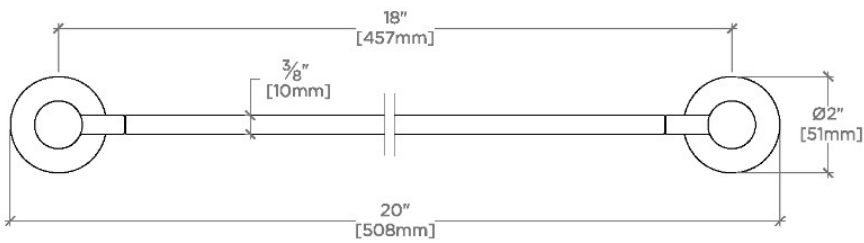

### TECHNICAL DETAILS

Escutcheon Primary Material: Brass  
Installation Type: Wall Mounted  
Primary Material: Brass  
Suggested Application: Bath

## FINOT

NO18G1

Finot 18" Single Sided Glass Mounted Towel Bar

† THIS PRODUCT CAN BE INSTALLED ON GLASS THAT IS  
1/4" [6mm], 3/8" [10mm], 1/2" [13mm], 3/4" [19mm] OR 7/8" [22mm].

TOP VIEW

SCALE: 3"=1'-0"

FRONT VIEW

SCALE: 3"=1'-0"

SIDE VIEW

SCALE: 3"=1'-0"