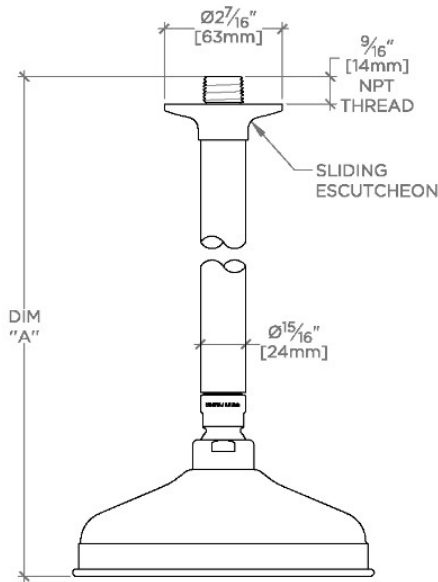

Opus

OPS161

Opus 6" Showerhead with 12" Ceiling Mounted Shower Arm

SHOWN IN OPUS 6" SHOWERHEAD WITH 12" CEILING MOUNTED SHOWER ARM | OPS161

TECHNICAL DETAILS

Adjustable Versus Fixed Spray: Fixed
Fittings Hole Diameter: 32 mm
Flow Restriction Options: 1.5, 1.75, 2.0
Inlet Connection Size: 1/2"
Inlet Connection Type: Male NPT
Pivot: Y
Primary Material: Brass
Restricted Maximum Flow Rate: 6.6 liters/min
Water Pressure Maximum: 6.0 bar
Water Pressure Minimum: 1.5 bar
Water Pressure Recommended: 3.0 bar

PRODUCT FEATURES

Made of Brass

Features a swivel 6" showerhead with easy clean rubber nozzles

Includes a 12" ceiling mounted shower arm

Stocked in Brass, Chrome, Nickel and Matte Nickel

Showerhead available in 1.75gpm (6.6L/min) flow rate

CERTIFICATIONS

PRODUCT (NOTES)

WATERWORKS

Opus

OPS161

Opus 6" Showerhead with 12" Ceiling Mounted Shower Arm

CEILING VIEW SCALE: 3"=1'-0"

STYLE NO.	DIM "A"	DIM "B"
EAS160	10 ⁷ / ₈ " [264mm]	6 ⁹ / ₁₆ " [167mm]
OPS160		
EAS161	16 ³ / ₈ " [417mm]	12 ⁹ / ₁₆ " [319mm]
OPS161		

FRONT VIEW SCALE: 3"=1'-0"

SIDE VIEW SCALE: 3"=1'-0"