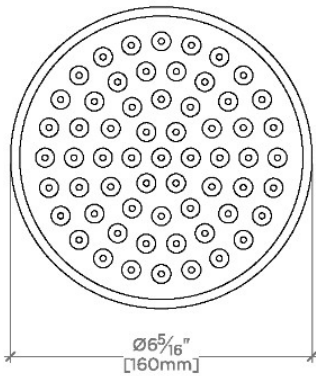

Opus

OPS161

Opus 6" Showerhead with 12" Ceiling Mounted Shower Arm

SHOWN IN OPUS 6" SHOWERHEAD WITH 12" CEILING MOUNTED SHOWER ARM | OPS161

TECHNICAL DETAILS

Adjustable Versus Fixed Spray: Fixed
Fittings Hole Diameter: 32 mm
Flow Restriction Options: 1.5, 1.75, 2.0
Inlet Connection Size: 1/2"
Inlet Connection Type: Male NPT
Pivot: Y
Primary Material: Brass
Restricted Maximum Flow Rate: 6.6 liters/min
Water Pressure Maximum: 6.0 bar
Water Pressure Minimum: 1.5 bar
Water Pressure Recommended: 3.0 bar

PRODUCT FEATURES

Made of Brass

Features a swivel 6" showerhead with easy clean rubber nozzles

Includes a 12" ceiling mounted shower arm

Stocked in Brass, Chrome, Nickel and Matte Nickel

Showerhead available in 1.75gpm (6.6L/min) flow rate

CERTIFICATIONS

PRODUCT (NOTES)

WATERWORKS

Opus

OPS161

Opus 6" Showerhead with 12" Ceiling Mounted Shower Arm

CEILING VIEW SCALE: 3"=1'-0"

STYLE NO.	DIM "A"	DIM "B"
EAS160	10 ⁷ / ₈ " [264mm]	6 ⁹ / ₁₆ " [167mm]
OPS160		
EAS161	16 ³ / ₈ " [417mm]	12 ⁹ / ₁₆ " [319mm]
OPS161		

FRONT VIEW SCALE: 3"=1'-0"

SIDE VIEW SCALE: 3"=1'-0"