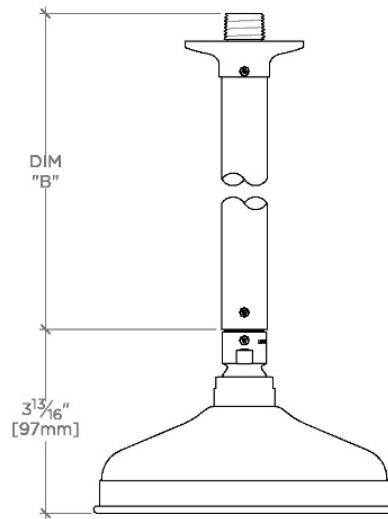

Opus

OPS161

Opus 6" Showerhead with 12" Ceiling Mounted Shower Arm

SHOWN IN OPUS 6" SHOWERHEAD WITH 12" CEILING MOUNTED SHOWER ARM | OPS161

TECHNICAL DETAILS

Adjustable Versus Fixed Spray: Fixed
Fittings Hole Diameter: 32 mm
Flow Restriction Options: 1.5, 1.75, 2.0
Inlet Connection Size: 1/2"
Inlet Connection Type: Male NPT
Pivot: Y
Primary Material: Brass
Restricted Maximum Flow Rate: 6.6 liters/min
Water Pressure Maximum: 6.0 bar
Water Pressure Minimum: 1.5 bar
Water Pressure Recommended: 3.0 bar

PRODUCT FEATURES

Made of Brass

Features a swivel 6" showerhead with easy clean rubber nozzles

Includes a 12" ceiling mounted shower arm

Stocked in Brass, Chrome, Nickel and Matte Nickel

Showerhead available in 1.75gpm (6.6L/min) flow rate

CERTIFICATIONS

PRODUCT (NOTES)

WATERWORKS

Opus

OPS161

Opus 6" Showerhead with 12" Ceiling Mounted Shower Arm

CEILING VIEW SCALE: 3"=1'-0"

STYLE NO.	DIM "A"	DIM "B"
EAS160	10 ⁷ / ₈ " [264mm]	6 ⁹ / ₁₆ " [167mm]
OPS160		
EAS161	16 ³ / ₈ " [417mm]	12 ⁹ / ₁₆ " [319mm]
OPS161		

FRONT VIEW SCALE: 3"=1'-0"

SIDE VIEW SCALE: 3"=1'-0"