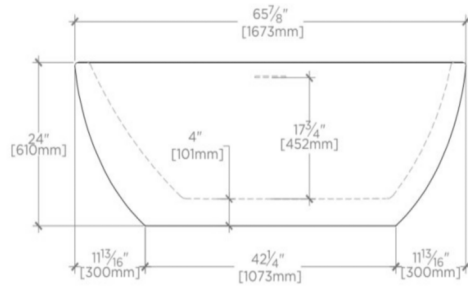

## STYLI

STBT66

Styli 66" x 32" x 24" Freestanding Acrylic Oval Bathtub

SHOWN IN STYLI 66" X 32" X 24" FREESTANDING ACRYLIC OVAL BATHTUB | STBT66

### TECHNICAL DETAILS

ADA Compliance: No  
Bathing Type: Bathing and Soaking  
Bathing Well Sitting Angle: 130 degree\_angle  
Bottom Angle / Pitch: 1.0 degree\_angle  
Depth to Overflow: 451 mm  
Drain Hole Depth: 44 mm  
Drain Hole Diameter: 51 mm  
Installation Notes: Waste & Overflow Style # UNWO15  
Depth / Width: 814 mm  
Height: 610 mm  
Installation Type: Freestanding  
Item Weight (Filled): 420.933376 kg  
Length: 1692 mm  
Overflow Hole Diameter: 51 mm  
Overflow Opening: Yes  
Primary Material: Acrylic

Styli 66" x 32" x 24" Freestanding Acrylic Oval Bathtub

TOP VIEW

SCALE: 1/2"=1'-0"

FRONT VIEW

SCALE: 1/2"=1'-0"

SIDE VIEW

SCALE: 1/2"=1'-0"