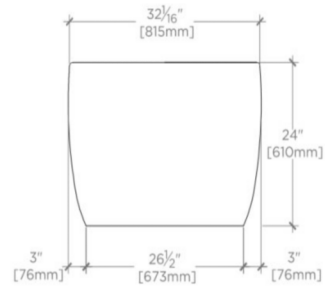

## STYLI

STBT66

Styli 66" x 32" x 24" Freestanding Acrylic Oval Bathtub

SHOWN IN STYLI 66" X 32" X 24" FREESTANDING ACRYLIC OVAL BATHTUB | STBT66

### TECHNICAL DETAILS

ADA Compliance: No  
Bathing Type: Bathing and Soaking  
Bathing Well Sitting Angle: 130 degree\_angle  
Bottom Angle / Pitch: 1.0 degree\_angle  
Depth to Overflow: 451 mm  
Drain Hole Depth: 44 mm  
Drain Hole Diameter: 51 mm  
Installation Notes: Waste & Overflow Style # UNWO15  
Depth / Width: 814 mm  
Height: 610 mm  
Installation Type: Freestanding  
Item Weight (Filled): 420.933376 kg  
Length: 1692 mm  
Overflow Hole Diameter: 51 mm  
Overflow Opening: Yes  
Primary Material: Acrylic

Styli 66" x 32" x 24" Freestanding Acrylic Oval Bathtub

TOP VIEW

SCALE: 1/2"=1'-0"

FRONT VIEW

SCALE: 1/2"=1'-0"

SIDE VIEW

SCALE: 1/2"=1'-0"