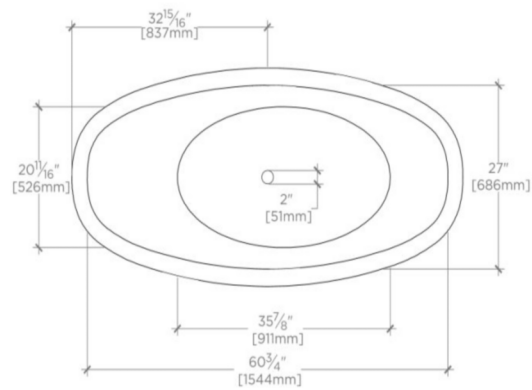

## STYLI

STBT66

Styli 66" x 32" x 24" Freestanding Acrylic Oval Bathtub

SHOWN IN STYLI 66" X 32" X 24" FREESTANDING ACRYLIC OVAL BATHTUB | STBT66

### TECHNICAL DETAILS

ADA Compliance: No  
Bathing Type: Bathing and Soaking  
Bathing Well Sitting Angle: 130 degree\_angle  
Bottom Angle / Pitch: 1.0 degree\_angle  
Depth to Overflow: 451 mm  
Drain Hole Depth: 44 mm  
Drain Hole Diameter: 51 mm  
Installation Notes: Waste & Overflow Style # UNWO15  
Depth / Width: 814 mm  
Height: 610 mm  
Installation Type: Freestanding  
Item Weight (Filled): 420.933376 kg  
Length: 1692 mm  
Overflow Hole Diameter: 51 mm  
Overflow Opening: Yes  
Primary Material: Acrylic

Styli 66" x 32" x 24" Freestanding Acrylic Oval Bathtub

TOP VIEW

SCALE: 1/2"=1'-0"

FRONT VIEW

SCALE: 1/2"=1'-0"

SIDE VIEW

SCALE: 1/2"=1'-0"