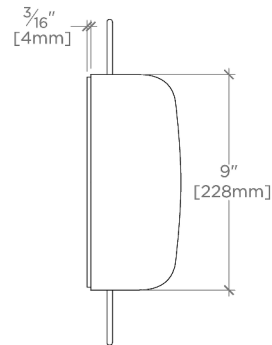

Ambient Task: Ambient
Depth/Width: 102 mm
Height: 229 mm
Installation Type: Wall or ceiling mounted
Interior Exterior Application: Interior Only
Length: 181 mm
Light Direction: Omnidirectional from wall surface
Orientation: Vertical or Horizontal
Primary Material: Brass/Murano glass
Safety Warnings: Do not exceed max wattage.
Shade Finish: Clear
Shade Material: Glass
Voltage: 240
Wet/Dry: Damp or Dry

CERTIFICATIONS

PRODUCT (NOTES)

Camilla

CA03LT

Camilla Wall / Ceiling Large Oval Flush Mount with Rostrato
Murano Glass Diffuser

TOP VIEW SCALE: 1/2"=1'-0"

MOUNTING PLATE SCALE: 1/2"=1'-0"

FRONT VIEW SCALE: 1/2"=1'-0"

SIDE VIEW SCALE: 1/2"=1'-0"