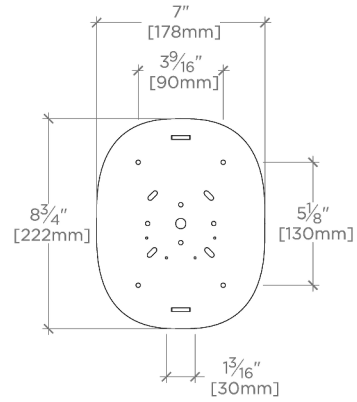

Ambient Task: Ambient
Depth/Width: 102 mm
Height: 229 mm
Installation Type: Wall or ceiling mounted
Interior Exterior Application: Interior Only
Length: 181 mm
Light Direction: Omnidirectional from wall surface
Orientation: Vertical or Horizontal
Primary Material: Brass/Murano glass
Safety Warnings: Do not exceed max wattage.
Shade Finish: Clear
Shade Material: Glass
Voltage: 240
Wet/Dry: Damp or Dry

CERTIFICATIONS

PRODUCT (NOTES)

Camilla

CA03LT

Camilla Wall / Ceiling Large Oval Flush Mount with Rostrato
Murano Glass Diffuser

TOP VIEW SCALE: 1/2"=1'-0"

MOUNTING PLATE SCALE: 1/2"=1'-0"

FRONT VIEW SCALE: 1/2"=1'-0"

SIDE VIEW SCALE: 1/2"=1'-0"