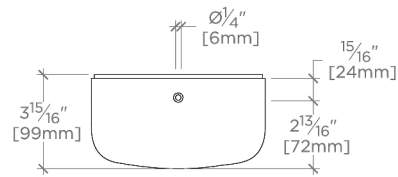

Ambient Task: Ambient
Depth/Width: 102 mm
Height: 229 mm
Installation Type: Wall or ceiling mounted
Interior Exterior Application: Interior Only
Length: 181 mm
Light Direction: Omnidirectional from wall surface
Orientation: Vertical or Horizontal
Primary Material: Brass/Murano glass
Safety Warnings: Do not exceed max wattage.
Shade Finish: Clear
Shade Material: Glass
Voltage: 240
Wet/Dry: Damp or Dry

CERTIFICATIONS

PRODUCT (NOTES)

Camilla

CA03LT

Camilla Wall / Ceiling Large Oval Flush Mount with Rostrato
Murano Glass Diffuser

TOP VIEW SCALE: 1/2"=1'-0"

MOUNTING PLATE SCALE: 1/2"=1'-0"

FRONT VIEW SCALE: 1/2"=1'-0"

SIDE VIEW SCALE: 1/2"=1'-0"