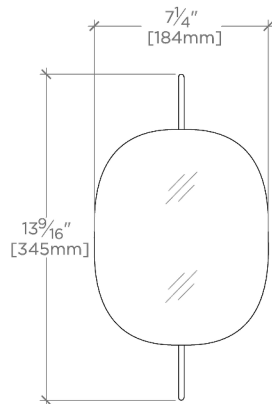

Ambient Task: Ambient
Depth/Width: 102 mm
Height: 229 mm
Installation Type: Wall or ceiling mounted
Interior Exterior Application: Interior Only
Length: 181 mm
Light Direction: Omnidirectional from wall surface
Orientation: Vertical or Horizontal
Primary Material: Brass/Murano glass
Safety Warnings: Do not exceed max wattage.
Shade Finish: Clear
Shade Material: Glass
Voltage: 240
Wet/Dry: Damp or Dry

CERTIFICATIONS

PRODUCT (NOTES)

Camilla

CA03LT

Camilla Wall / Ceiling Large Oval Flush Mount with Rostrato
Murano Glass Diffuser

TOP VIEW SCALE: 1/2"=1'-0"

MOUNTING PLATE SCALE: 1/2"=1'-0"

FRONT VIEW SCALE: 1/2"=1'-0"

SIDE VIEW SCALE: 1/2"=1'-0"