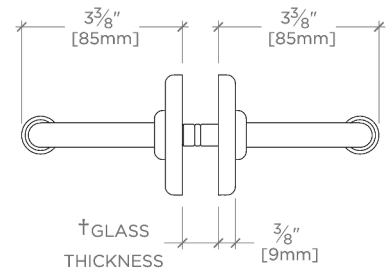

Ludlow

LD45G2

Ludlow Volta 18" Double Sided Glass Mounted Towel Bars

SHOWN IN LUDLOW VOLTA 18" DOUBLE SIDED GLASS MOUNTED TOWEL BARS | LD45G2

TECHNICAL DETAILS

Escutcheon Primary Material: Brass
Hardware Primary Material: Brass
Primary Material: Brass

CODES & STANDARDS

PRODUCT FEATURES

All mounting hardware included

Solid brass construction

Can accommodate glass thickness between 1/4" [6mm] to 3/4" [19mm]

Stocked in a Chrome, Nickel and Brass

CERTIFICATIONS

PRODUCT (NOTES)

Ludlow

LD45G2

Ludlow Volta 18" Double Sided Glass Mounted Towel Bars

† THIS PRODUCT CAN BE INSTALLED ON GLASS THAT IS
1/4" [6mm], 3/8" [10mm], 1/2" [13mm], OR 3/4" [19mm].

TOP VIEW

SCALE: 3"=1'-0"

FRONT VIEW

SCALE: 3"=1'-0"

SIDE VIEW

SCALE: 3"=1'-0"