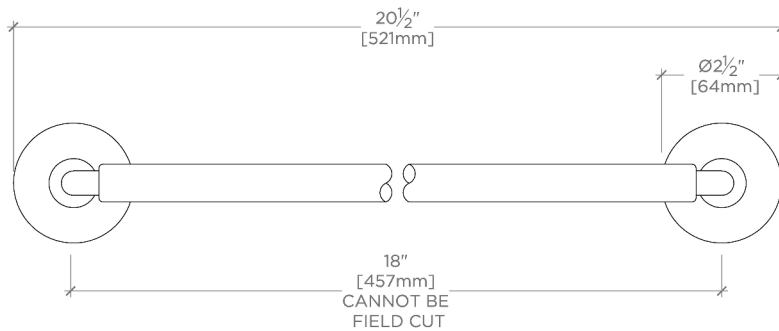

Ludlow

LD45G2

Ludlow Volta 18" Double Sided Glass Mounted Towel Bars

SHOWN IN LUDLOW VOLTA 18" DOUBLE SIDED GLASS MOUNTED TOWEL BARS | LD45G2

TECHNICAL DETAILS

Escutcheon Primary Material: Brass
Hardware Primary Material: Brass
Primary Material: Brass

CODES & STANDARDS

PRODUCT FEATURES

All mounting hardware included

Solid brass construction

Can accommodate glass thickness between 1/4" [6mm] to 3/4" [19mm]

Stocked in a Chrome, Nickel and Brass

CERTIFICATIONS

PRODUCT (NOTES)

Ludlow

LD45G2

Ludlow Volta 18" Double Sided Glass Mounted Towel Bars

† THIS PRODUCT CAN BE INSTALLED ON GLASS THAT IS
1/4" [6mm], 3/8" [10mm], 1/2" [13mm], OR 3/4" [19mm].

TOP VIEW

SCALE: 3"=1'-0"

FRONT VIEW

SCALE: 3"=1'-0"

SIDE VIEW

SCALE: 3"=1'-0"