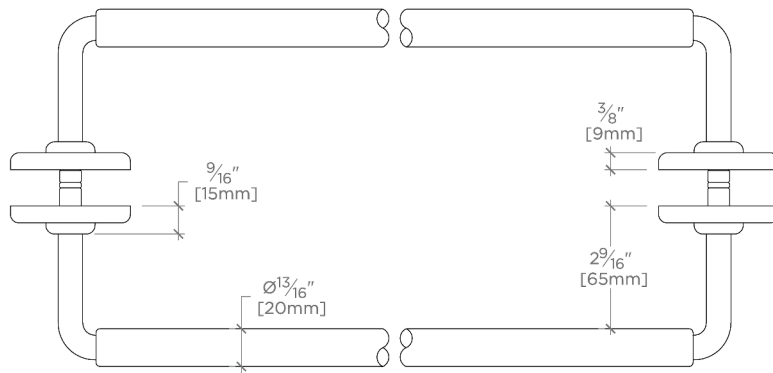

Ludlow

LD45G2

Ludlow Volta 18" Double Sided Glass Mounted Towel Bars

SHOWN IN LUDLOW VOLTA 18" DOUBLE SIDED GLASS MOUNTED TOWEL BARS | LD45G2

TECHNICAL DETAILS

Escutcheon Primary Material: Brass
Hardware Primary Material: Brass
Primary Material: Brass

CODES & STANDARDS

PRODUCT FEATURES

All mounting hardware included

Solid brass construction

Can accommodate glass thickness between 1/4" [6mm] to 3/4" [19mm]

Stocked in a Chrome, Nickel and Brass

CERTIFICATIONS

PRODUCT (NOTES)

Ludlow

LD45G2

Ludlow Volta 18" Double Sided Glass Mounted Towel Bars

† THIS PRODUCT CAN BE INSTALLED ON GLASS THAT IS
1/4" [6mm], 3/8" [10mm], 1/2" [13mm], OR 3/4" [19mm].

TOP VIEW

SCALE: 3"=1'-0"

FRONT VIEW

SCALE: 3"=1'-0"

SIDE VIEW

SCALE: 3"=1'-0"