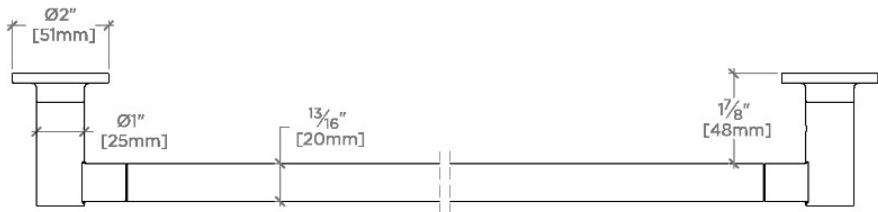

FINOT

Finot 18" Towel Bar

NOTB18

SHOWN IN FINOT 18" TOWEL BAR | NOTB18

TECHNICAL DETAILS

Escutcheon Primary Material: Brass
Installation Type: Wall Mounted
Primary Material: Brass
Suggested Application: Bath

FINOT

NOTB18

Finot 18" Towel Bar

TOP VIEW

SCALE: 3"=1'-0"

FRONT VIEW

SCALE: 3"=1'-0"

SIDE VIEW

SCALE: 3"=1'-0"