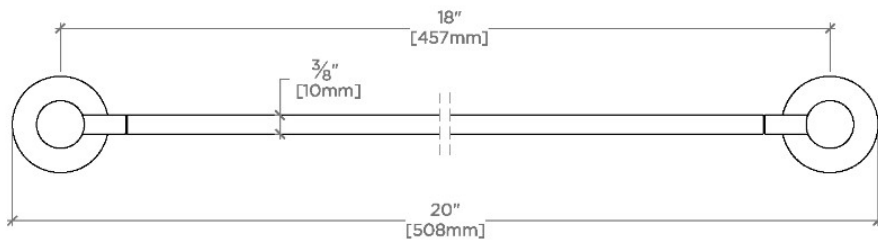

FINOT

Finot 18" Towel Bar

NOTB18

SHOWN IN FINOT 18" TOWEL BAR | NOTB18

TECHNICAL DETAILS

Escutcheon Primary Material: Brass
Installation Type: Wall Mounted
Primary Material: Brass
Suggested Application: Bath

FINOT

NOTB18

Finot 18" Towel Bar

TOP VIEW

SCALE: 3"=1'-0"

FRONT VIEW

SCALE: 3"=1'-0"

SIDE VIEW

SCALE: 3"=1'-0"