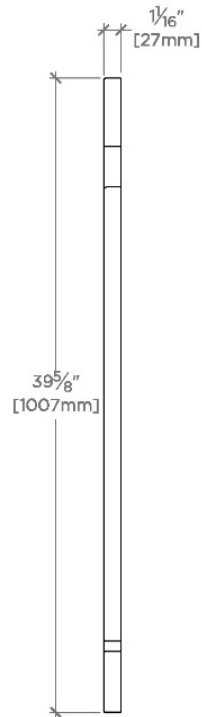

## Rafael

RFMR01

Rafael Wall Mounted Large Shaped Mirror 39 5/8" x 19 13/16" x 1 1/16"

SHOWN IN RAFAEL WALL MOUNTED LARGE SHAPED MIRROR 39 5/8" X 19 13/16" X 1 1/16" | RFMR01

## Rafael

RFMR01

Rafael Wall Mounted Large Shaped Mirror 39 5/8" x 19 13/16"  
13/16" x 1 1/16"

TOP VIEW

SCALE: 1"=1'-0"

FRONT VIEW

SCALE: 1"=1'-0"

SIDE VIEW

SCALE: 1"=1'-0"