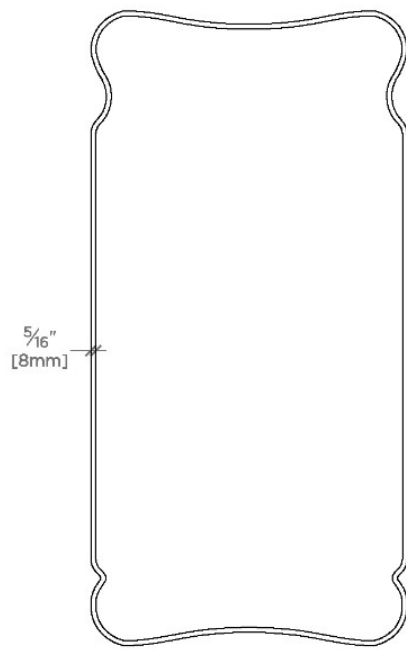

## Rafael

RFMR01

Rafael Wall Mounted Large Shaped Mirror 39 5/8" x 19 13/16" x 1 1/16"

SHOWN IN RAFAEL WALL MOUNTED LARGE SHAPED MIRROR 39 5/8" X 19 13/16" X 1 1/16" | RFMR01

## Rafael

RFMR01

Rafael Wall Mounted Large Shaped Mirror 39 5/8" x 19 13/16"  
13/16" x 1 1/16"

TOP VIEW

SCALE: 1"=1'-0"

FRONT VIEW

SCALE: 1"=1'-0"

SIDE VIEW

SCALE: 1"=1'-0"