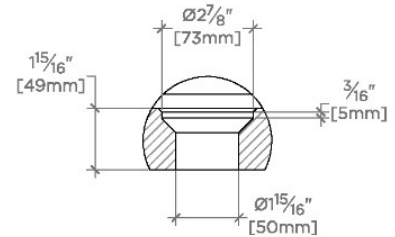

Ibla

IBBT67

Ibla 67" x 32 1/2" x 23 1/2" Freestanding Oval Bathtub

SHOWN IN IBLA 67" X 32 1/2" X 23 1/2" FREESTANDING OVAL BATHTUB | IBBT67

TECHNICAL DETAILS

Adjustable Levelers Feet: N
 Bathing Type: Bathing and Soaking
 Bathing Well Sitting Angle: 1 degree_angle
 Drain Hole Depth: 49 mm
 Drain Hole Diameter: 56 mm
 Drilling Option: None
 Installation Type: Freestanding
 Overflow Hole Diameter: 60 mm
 Overflow Opening: No
 Primary Material: stone
 Single Or Double Ended: Double Ended
 Suggested Application: Bath

PRODUCT (NOTES)

WATERWORKS

Ibla

IBBT67

Ibla 67" x 32 1/2" x 23 1/2" Freestanding Oval Bathtub

TOP VIEW

SCALE: 1/2"=1'-0"

DETAIL A-DRAIN VIEW

NOT TO SCALE

SIDE VIEW

SCALE: 1/2"=1'-0"

END VIEW

SCALE: 1/2"=1'-0"