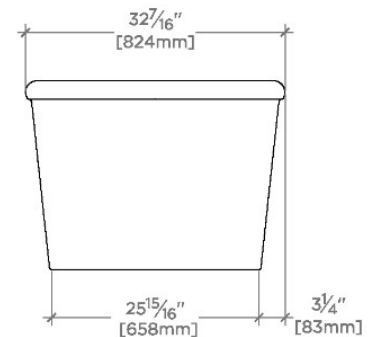

Ibla

IBBT67

Ibla 67" x 32 1/2" x 23 1/2" Freestanding Oval Bathtub

SHOWN IN IBLA 67" X 32 1/2" X 23 1/2" FREESTANDING OVAL BATHTUB | IBBT67

TECHNICAL DETAILS

Adjustable Levelers Feet: N
 Bathing Type: Bathing and Soaking
 Bathing Well Sitting Angle: 1 degree_angle
 Drain Hole Depth: 49 mm
 Drain Hole Diameter: 56 mm
 Drilling Option: None
 Installation Type: Freestanding
 Overflow Hole Diameter: 60 mm
 Overflow Opening: No
 Primary Material: stone
 Single Or Double Ended: Double Ended
 Suggested Application: Bath

PRODUCT (NOTES)

WATERWORKS

Ibla

IBBT67

Ibla 67" x 32 1/2" x 23 1/2" Freestanding Oval Bathtub

TOP VIEW

SCALE: 1/2"=1'-0"

DETAIL A-DRAIN VIEW

NOT TO SCALE

SIDE VIEW

SCALE: 1/2"=1'-0"

END VIEW

SCALE: 1/2"=1'-0"