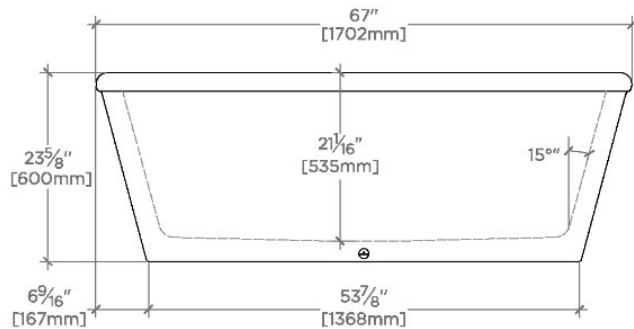

Ibla

IBBT67

Ibla 67" x 32 1/2" x 23 1/2" Freestanding Oval Bathtub

SHOWN IN IBLA 67" X 32 1/2" X 23 1/2" FREESTANDING OVAL BATHTUB | IBBT67

TECHNICAL DETAILS

Adjustable Levelers Feet: N
 Bathing Type: Bathing and Soaking
 Bathing Well Sitting Angle: 1 degree_angle
 Drain Hole Depth: 49 mm
 Drain Hole Diameter: 56 mm
 Drilling Option: None
 Installation Type: Freestanding
 Overflow Hole Diameter: 60 mm
 Overflow Opening: No
 Primary Material: stone
 Single Or Double Ended: Double Ended
 Suggested Application: Bath

PRODUCT (NOTES)

WATERWORKS

Ibla

IBBT67

Ibla 67" x 32 1/2" x 23 1/2" Freestanding Oval Bathtub

TOP VIEW

SCALE: 1/2"=1'-0"

DETAIL A-DRAIN VIEW

NOT TO SCALE

SIDE VIEW

SCALE: 1/2"=1'-0"

END VIEW

SCALE: 1/2"=1'-0"