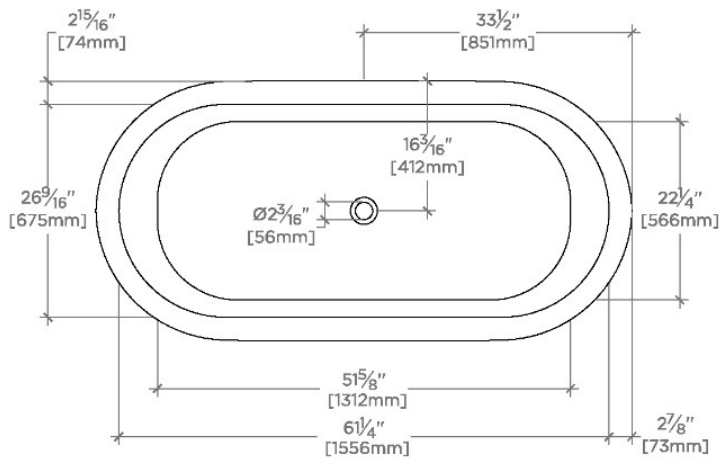

Ibla

IBBT67

Ibla 67" x 32 1/2" x 23 1/2" Freestanding Oval Bathtub

SHOWN IN IBLA 67" X 32 1/2" X 23 1/2" FREESTANDING OVAL BATHTUB | IBBT67

TECHNICAL DETAILS

Adjustable Levelers Feet: N
 Bathing Type: Bathing and Soaking
 Bathing Well Sitting Angle: 1 degree_angle
 Drain Hole Depth: 49 mm
 Drain Hole Diameter: 56 mm
 Drilling Option: None
 Installation Type: Freestanding
 Overflow Hole Diameter: 60 mm
 Overflow Opening: No
 Primary Material: stone
 Single Or Double Ended: Double Ended
 Suggested Application: Bath

CODES & STANDARDS

PRODUCT FEATURES

Designed by and exclusive to Waterworks

Sourced and made in Italy

Carved from a solid block of stone

Double-ended with center drain

Required Drain: UNWO20

CERTIFICATIONS

PRODUCT (NOTES)

WATERWORKS

Ibla

IBBT67

Ibla 67" x 32 1/2" x 23 1/2" Freestanding Oval Bathtub

TOP VIEW

SCALE: 1/2"=1'-0"

DETAIL A-DRAIN VIEW

NOT TO SCALE

SIDE VIEW

SCALE: 1/2"=1'-0"

END VIEW

SCALE: 1/2"=1'-0"