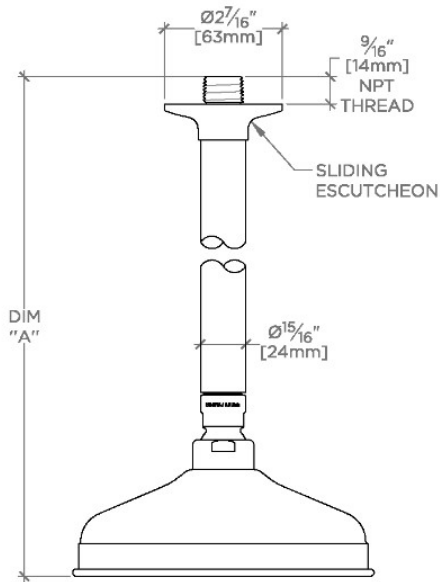

OPUS

OPS161

Opus 6" Showerhead with 12" Ceiling Mounted Shower Arm

SHOWN IN OPUS 6" SHOWERHEAD WITH 12" CEILING MOUNTED SHOWER ARM | OPS161

TECHNICAL DETAILS

Adjustable Versus Fixed Spray: Fixed
 Fittings Hole Diameter: 1 1/4"
 Flow Restriction Options: 1.5, 1.75, 2.0
 Inlet Connection Size: 1/2"
 Inlet Connection Type: Male NPT
 Pivot: Y
 Primary Material: Brass
 Restricted Maximum Flow Rate: 1.75 gpm
 Water Pressure Maximum: 85.0 psi
 Water Pressure Minimum: 20.0 psi
 Water Pressure Recommended: 45.0 psi

PRODUCT FEATURES

- Made of Brass
- Features a swivel 6" showerhead with easy clean rubber nozzles
- Includes a 12" ceiling mounted shower arm
- Stocked in Brass, Chrome, Nickel and Matte Nickel
- Showerhead available in 1.75gpm (6.6L/min) flow rate

CERTIFICATIONS

PRODUCT (NOTES)

WATERWORKS

OPUS

OPS161

Opus 6" Showerhead with 12" Ceiling Mounted Shower Arm

CEILING VIEW SCALE: 3"=1'-0"

STYLE NO.	DIM "A"	DIM "B"
EAS160	10 ⁷ / ₈ " [264mm]	6 ⁹ / ₁₆ " [167mm]
OPS160		
EAS161	16 ³ / ₈ " [417mm]	12 ⁹ / ₁₆ " [319mm]
OPS161		

FRONT VIEW SCALE: 3"=1'-0"

SIDE VIEW SCALE: 3"=1'-0"