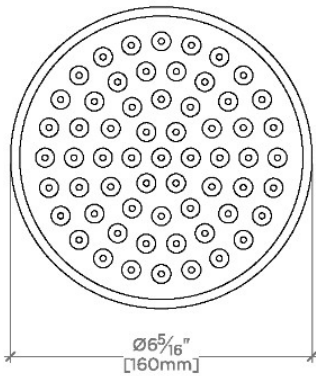

OPUS

OPS161

Opus 6" Showerhead with 12" Ceiling Mounted Shower Arm

SHOWN IN OPUS 6" SHOWERHEAD WITH 12" CEILING MOUNTED SHOWER ARM | OPS161

TECHNICAL DETAILS

Adjustable Versus Fixed Spray: Fixed
 Fittings Hole Diameter: 1 1/4"
 Flow Restriction Options: 1.5, 1.75, 2.0
 Inlet Connection Size: 1/2"
 Inlet Connection Type: Male NPT
 Pivot: Y
 Primary Material: Brass
 Restricted Maximum Flow Rate: 1.75 gpm
 Water Pressure Maximum: 85.0 psi
 Water Pressure Minimum: 20.0 psi
 Water Pressure Recommended: 45.0 psi

PRODUCT FEATURES

- Made of Brass
- Features a swivel 6" showerhead with easy clean rubber nozzles
- Includes a 12" ceiling mounted shower arm
- Stocked in Brass, Chrome, Nickel and Matte Nickel
- Showerhead available in 1.75gpm (6.6L/min) flow rate

CERTIFICATIONS

PRODUCT (NOTES)

WATERWORKS

OPUS

OPS161

Opus 6" Showerhead with 12" Ceiling Mounted Shower Arm

CEILING VIEW SCALE: 3"=1'-0"

STYLE NO.	DIM "A"	DIM "B"
EAS160	10 ⁷ / ₈ " [264mm]	6 ⁹ / ₁₆ " [167mm]
OPS160		
EAS161	16 ³ / ₈ " [417mm]	12 ⁹ / ₁₆ " [319mm]
OPS161		

FRONT VIEW SCALE: 3"=1'-0"

SIDE VIEW SCALE: 3"=1'-0"