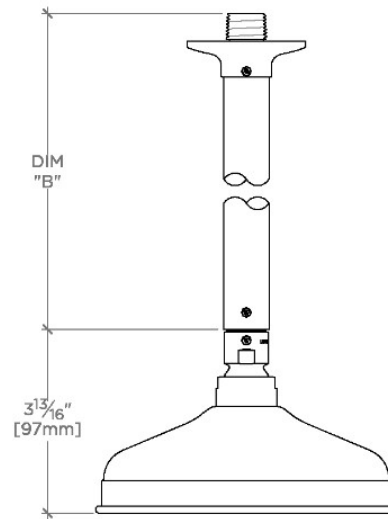

OPUS

OPS161

Opus 6" Showerhead with 12" Ceiling Mounted Shower Arm

SHOWN IN OPUS 6" SHOWERHEAD WITH 12" CEILING MOUNTED SHOWER ARM | OPS161

TECHNICAL DETAILS

Adjustable Versus Fixed Spray: Fixed
 Fittings Hole Diameter: 1 1/4"
 Flow Restriction Options: 1.5, 1.75, 2.0
 Inlet Connection Size: 1/2"
 Inlet Connection Type: Male NPT
 Pivot: Y
 Primary Material: Brass
 Restricted Maximum Flow Rate: 1.75 gpm
 Water Pressure Maximum: 85.0 psi
 Water Pressure Minimum: 20.0 psi
 Water Pressure Recommended: 45.0 psi

PRODUCT FEATURES

- Made of Brass
- Features a swivel 6" showerhead with easy clean rubber nozzles
- Includes a 12" ceiling mounted shower arm
- Stocked in Brass, Chrome, Nickel and Matte Nickel
- Showerhead available in 1.75gpm (6.6L/min) flow rate

CERTIFICATIONS

PRODUCT (NOTES)

WATERWORKS

OPUS

OPS161

Opus 6" Showerhead with 12" Ceiling Mounted Shower Arm

CEILING VIEW SCALE: 3"=1'-0"

STYLE NO.	DIM "A"	DIM "B"
EAS160	10 ⁷ / ₈ " [264mm]	6 ⁹ / ₁₆ " [167mm]
OPS160		
EAS161	16 ³ / ₈ " [417mm]	12 ⁹ / ₁₆ " [319mm]
OPS161		

FRONT VIEW SCALE: 3"=1'-0"

SIDE VIEW SCALE: 3"=1'-0"