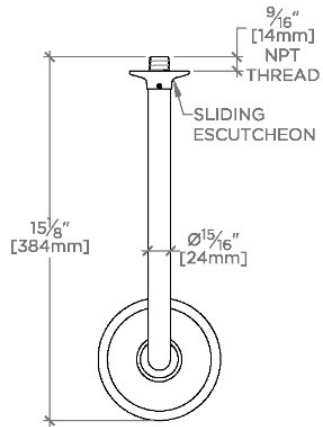

TECHNICAL DETAILS

Adjustable Versus Fixed Spray: Adjustable Spray
Fittings Hole Diameter: 32 mm
Inlet Connection Size: 1/2"
Inlet Connection Type: Male NPT
Pivot: Y
Primary Material: Brass
Restricted Maximum Flow Rate: 6.6 liters/min
Water Pressure Maximum: 6.0 bar
Water Pressure Minimum: 1.5 bar
Water Pressure Recommended: 3.0 bar

PRODUCT FEATURES

Made of Brass

Features a swivel 5" showerhead with three adjustable spray patterns

Includes a 12" wall mounted 90 degree shower arm

Stocked in Brass, Chrome, Nickel and Matte Nickel

Showerhead available in 1.75gpm (6.6L/min) flow rate

CERTIFICATIONS

PRODUCT (NOTES)

Riverun

RRS357

Riverun 5" Showerhead with Adjustable Spray with 12" Wall Mounted 90 Degree Shower Arm

TOP VIEW SCALE: 1/2"=1'-0"

SPRAY PATTERNS

FRONT VIEW SCALE: 1/2"=1'-0"

SIDE VIEW SCALE: 1/2"=1'-0"