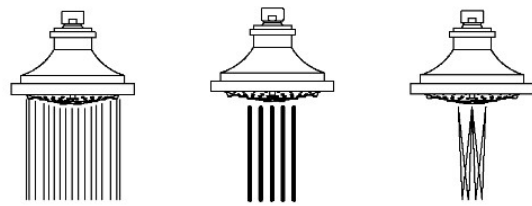

Riverun

RRS357

Riverun 5" Showerhead with Adjustable Spray with 12" Wall Mounted 90 Degree Shower Arm

SHOWN IN RIVERUN 5" SHOWERHEAD WITH ADJUSTABLE SPRAY WITH 12" WALL MOUNTED 90 DEGREE SHOWER ARM | RRS357

PRODUCT FEATURES

Made of Brass

Features a swivel 5" showerhead with three adjustable spray patterns

Includes a 12" wall mounted 90 degree shower arm

Stocked in Brass, Chrome, Nickel and Matte Nickel

Showerhead available in 1.75gpm (6.6L/min) flow rate

CERTIFICATIONS

PRODUCT (NOTES)

Riverun

RRS357

Riverun 5" Showerhead with Adjustable Spray with 12" Wall Mounted 90 Degree Shower Arm

TOP VIEW SCALE: 1/2"=1'-0"

SPRAY PATTERNS

FRONT VIEW SCALE: 1/2"=1'-0"

SIDE VIEW SCALE: 1/2"=1'-0"