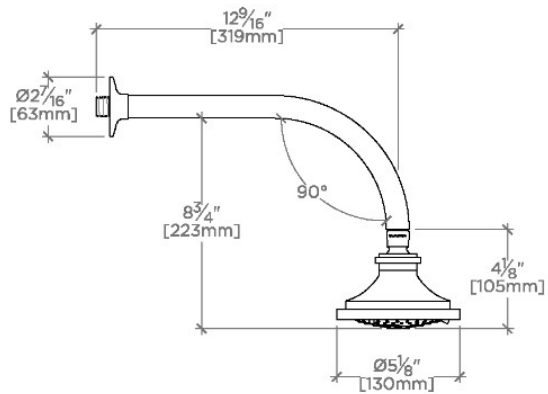

TECHNICAL DETAILS

Adjustable Versus Fixed Spray: Adjustable Spray
Fittings Hole Diameter: 32 mm
Inlet Connection Size: 1/2"
Inlet Connection Type: Male NPT
Pivot: Y
Primary Material: Brass
Restricted Maximum Flow Rate: 6.6 liters/min
Water Pressure Maximum: 6.0 bar
Water Pressure Minimum: 1.5 bar
Water Pressure Recommended: 3.0 bar

PRODUCT FEATURES

Made of Brass

Features a swivel 5" showerhead with three adjustable spray patterns

Includes a 12" wall mounted 90 degree shower arm

Stocked in Brass, Chrome, Nickel and Matte Nickel

Showerhead available in 1.75gpm (6.6L/min) flow rate

CERTIFICATIONS

PRODUCT (NOTES)

Riverun

RRS357

Riverun 5" Showerhead with Adjustable Spray with 12" Wall Mounted 90 Degree Shower Arm

TOP VIEW SCALE: 1/2"=1'-0"

SPRAY PATTERNS

FRONT VIEW SCALE: 1/2"=1'-0"

SIDE VIEW SCALE: 1/2"=1'-0"