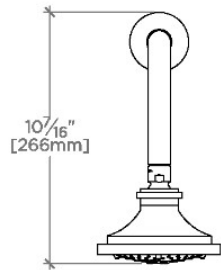

TECHNICAL DETAILS

Adjustable Versus Fixed Spray: Adjustable Spray
Fittings Hole Diameter: 32 mm
Inlet Connection Size: 1/2"
Inlet Connection Type: Male NPT
Pivot: Y
Primary Material: Brass
Restricted Maximum Flow Rate: 6.6 liters/min
Water Pressure Maximum: 6.0 bar
Water Pressure Minimum: 1.5 bar
Water Pressure Recommended: 3.0 bar

PRODUCT FEATURES

Made of Brass

Features a swivel 5" showerhead with three adjustable spray patterns

Includes a 12" wall mounted 90 degree shower arm

Stocked in Brass, Chrome, Nickel and Matte Nickel

Showerhead available in 1.75gpm (6.6L/min) flow rate

CERTIFICATIONS

PRODUCT (NOTES)

Riverun

RRS357

Riverun 5" Showerhead with Adjustable Spray with 12" Wall Mounted 90 Degree Shower Arm

TOP VIEW SCALE: 1/2"=1'-0"

SPRAY PATTERNS

FRONT VIEW SCALE: 1/2"=1'-0"

SIDE VIEW SCALE: 1/2"=1'-0"