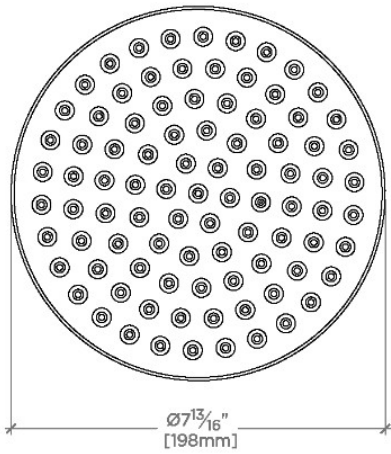

### TECHNICAL DETAILS

Adjustable Versus Fixed Spray: Fixed Spray  
 Flow Restriction Options: 1.5, 1.75, 2.0  
 Inlet Connection Size: 1/2"  
 Inlet Connection Type: Female NPT  
 Pivot: Y  
 Primary Material: Brass  
 Restricted Maximum Flow Rate: 6.6 liters/min  
 Water Pressure Maximum: 6.0 bar  
 Water Pressure Minimum: 1.5 bar  
 Water Pressure Recommended: 3.0 bar

## Universal

USH208

Universal Modern 8" Rain Showerhead

CEILING VIEW SCALE: 3"=1'-0"

FRONT VIEW SCALE: 3"=1'-0"

SIDE VIEW SCALE: 3"=1'-0"