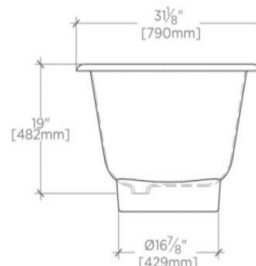

SANTRY

SNBT67

Santry 67" x 31" x 22" Freestanding Cast Iron Oval Bathtub

SHOWN IN SANTRY 67" X 31" X 22" FREESTANDING CAST IRON OVAL BATHTUB| SNBT67

TECHNICAL DETAILS

ADA Compliance: No
Bathing Type: Bathing and Soaking
Bathing Well Sitting Angle: 110 degree_angle
Bottom Angle / Pitch: 1.0 degree_angle
Depth to Overflow: 340 mm
Drain Hole Depth: 32 mm
Drain Hole Diameter: 51 mm
Installation Notes: Waste & Overflow Style # UNWO10
Depth / Width: 791 mm
Height: 559 mm
Installation Type: Freestanding
Item Weight (Filled): 366.048744 kg
Length: 1702 mm
Overflow Opening: Yes
Primary Material: Cast Iron

INSPIRATION

With its pedestal base and low profile, this cast iron bathtub is as classic as it gets. Freestanding and double-ended with a center drain and a continuous rolled rim, it brings a new level of smooth, clean design to the bath, while the exterior is painted a durable, glossy white for lasting beauty.

PRODUCT FEATURES

Double ended tub and center drain location

White Enamel Interior, Gloss White Painted Exterior

Required Drain: UNWO10

SANTRY

SNBT67

Santry 67" x 31" x 22" Freestanding Cast Iron Oval Bathtub

TOP VIEW

SCALE: 1/2"=1'-0"

SIDE VIEW

SCALE: 1/2"=1'-0"

END VIEW

SCALE: 1/2"=1'-0"