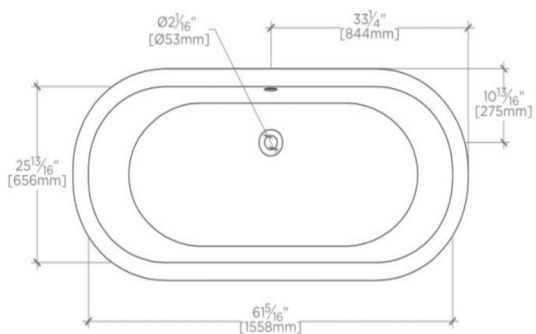

SANTRY

SNBT67

Santry 67" x 31" x 22" Freestanding Cast Iron Oval Bathtub

SHOWN IN SANTRY 67" X 31" X 22" FREESTANDING CAST IRON OVAL BATHTUB| SNBT67

TECHNICAL DETAILS

ADA Compliance: No
Bathing Type: Bathing and Soaking
Bathing Well Sitting Angle: 110 degree_angle
Bottom Angle / Pitch: 1.0 degree_angle
Depth to Overflow: 340 mm
Drain Hole Depth: 32 mm
Drain Hole Diameter: 51 mm
Installation Notes: Waste & Overflow Style # UNWO10
Depth / Width: 791 mm
Height: 559 mm
Installation Type: Freestanding
Item Weight (Filled): 366.048744 kg
Length: 1702 mm
Overflow Opening: Yes
Primary Material: Cast Iron

INSPIRATION

With its pedestal base and low profile, this cast iron bathtub is as classic as it gets. Freestanding and double-ended with a center drain and a continuous rolled rim, it brings a new level of smooth, clean design to the bath, while the exterior is painted a durable, glossy white for lasting beauty.

PRODUCT FEATURES

Double ended tub and center drain location

White Enamel Interior, Gloss White Painted Exterior

Required Drain: UNWO10

SANTRY

SNBT67

Santry 67" x 31" x 22" Freestanding Cast Iron Oval Bathtub

TOP VIEW

SCALE: 1/2"=1'-0"

SIDE VIEW

SCALE: 1/2"=1'-0"

END VIEW

SCALE: 1/2"=1'-0"