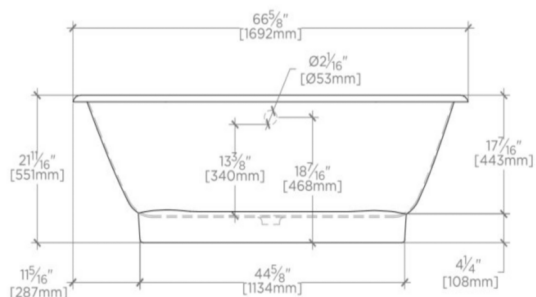

SANTRY

SNBT67

Santry 67" x 31" x 22" Freestanding Cast Iron Oval Bathtub

SHOWN IN SANTRY 67" X 31" X 22" FREESTANDING CAST IRON OVAL BATHTUB| SNBT67

TECHNICAL DETAILS

ADA Compliance: No
Bathing Type: Bathing and Soaking
Bathing Well Sitting Angle: 110 degree_angle
Bottom Angle / Pitch: 1.0 degree_angle
Depth to Overflow: 340 mm
Drain Hole Depth: 32 mm
Drain Hole Diameter: 51 mm
Installation Notes: Waste & Overflow Style # UNWO10
Depth / Width: 791 mm
Height: 559 mm
Installation Type: Freestanding
Item Weight (Filled): 366.048744 kg
Length: 1702 mm
Overflow Opening: Yes
Primary Material: Cast Iron

INSPIRATION

With its pedestal base and low profile, this cast iron bathtub is as classic as it gets. Freestanding and double-ended with a center drain and a continuous rolled rim, it brings a new level of smooth, clean design to the bath, while the exterior is painted a durable, glossy white for lasting beauty.

PRODUCT FEATURES

Double ended tub and center drain location

White Enamel Interior, Gloss White Painted Exterior

Required Drain: UNWO10

SANTRY

SNBT67

Santry 67" x 31" x 22" Freestanding Cast Iron Oval Bathtub

TOP VIEW

SCALE: 1/2"=1'-0"

SIDE VIEW

SCALE: 1/2"=1'-0"

END VIEW

SCALE: 1/2"=1'-0"