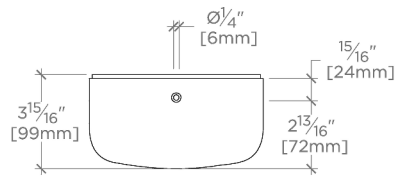

Ambient Task: Ambient
 Depth/Width: 4"
 Height: 9"
 Installation Type: Wall or ceiling mounted
 Interior Exterior Application: Interior Only
 Length: 7 1/8"
 Light Direction: Omnidirectional from wall surface
 Orientation: Vertical or Horizontal
 Primary Material: Brass/Murano glass
 Safety Warnings: Do not exceed max wattage.
 Shade Finish: Clear
 Shade Material: Glass
 Voltage: 240
 Wet/Dry: Damp or Dry

CERTIFICATIONS

PRODUCT (NOTES)

CAMILLA

CA03LT

Camilla Wall / Ceiling Large Oval Flush Mount with Rostrato
Murano Glass Diffuser

TOP VIEW SCALE: 1/2"=1'-0"

MOUNTING PLATE SCALE: 1/2"=1'-0"

FRONT VIEW SCALE: 1/2"=1'-0"

SIDE VIEW SCALE: 1/2"=1'-0"