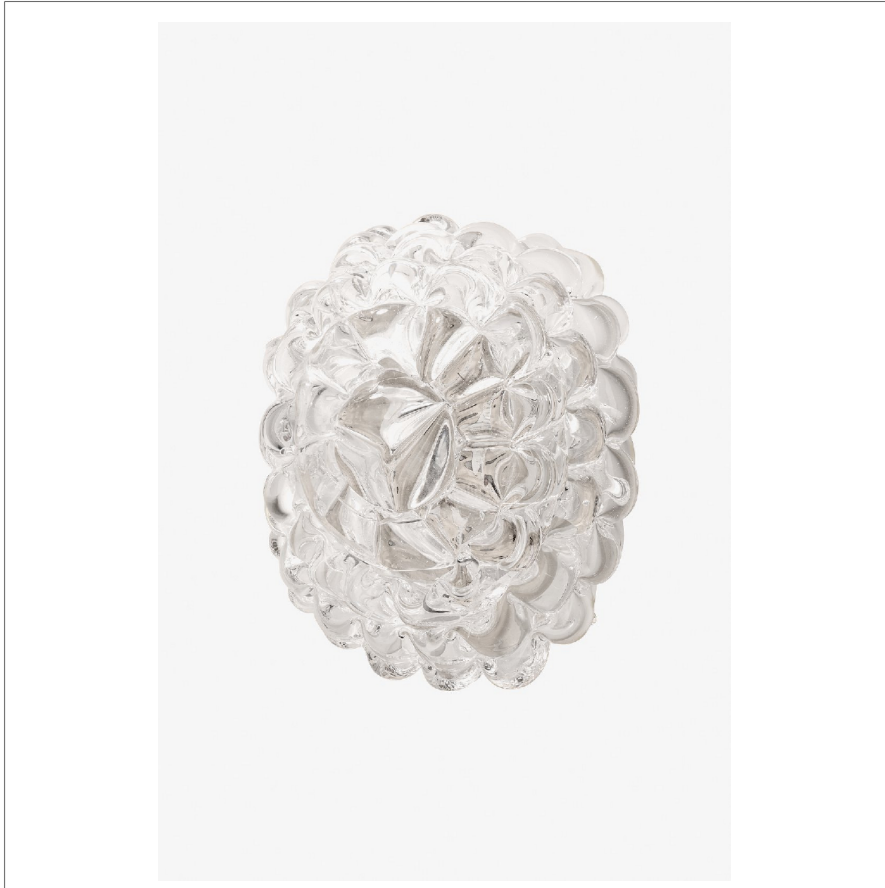

CAMILLA

CA03LT

Camilla Wall / Ceiling Large Oval Flush Mount with Rostrato Murano Glass Diffuser

SHOWN IN CAMILLA WALL / CEILING LARGE OVAL FLUSH MOUNT WITH ROSTRATO MURANO GLASS DIFFUSER | CA03LT

TECHNICAL DETAILS

Ambient Task: Ambient
 Depth/Width: 4"
 Height: 9"
 Installation Type: Wall or ceiling mounted
 Interior Exterior Application: Interior Only
 Length: 7 1/8"
 Light Direction: Omnidirectional from wall surface
 Orientation: Vertical or Horizontal
 Primary Material: Brass/Murano glass
 Safety Warnings: Do not exceed max wattage.
 Shade Finish: Clear
 Shade Material: Glass
 Voltage: 240
 Wet/Dry: Damp or Dry

CERTIFICATIONS

PRODUCT (NOTES)

CAMILLA

CA03LT

Camilla Wall / Ceiling Large Oval Flush Mount with Rostrato
Murano Glass Diffuser

TOP VIEW SCALE: 1/2"=1'-0"

MOUNTING PLATE SCALE: 1/2"=1'-0"

FRONT VIEW SCALE: 1/2"=1'-0"

SIDE VIEW SCALE: 1/2"=1'-0"