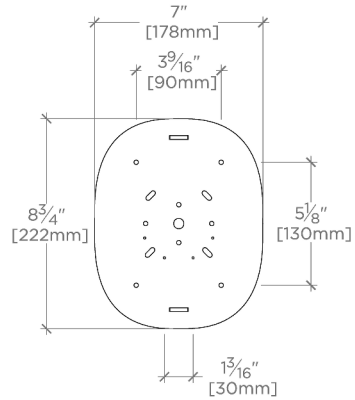

Ambient Task: Ambient
 Depth/Width: 4"
 Height: 9"
 Installation Type: Wall or ceiling mounted
 Interior Exterior Application: Interior Only
 Length: 7 1/8"
 Light Direction: Omnidirectional from wall surface
 Orientation: Vertical or Horizontal
 Primary Material: Brass/Murano glass
 Safety Warnings: Do not exceed max wattage.
 Shade Finish: Clear
 Shade Material: Glass
 Voltage: 240
 Wet/Dry: Damp or Dry

CERTIFICATIONS

PRODUCT (NOTES)

CAMILLA

CA03LT

Camilla Wall / Ceiling Large Oval Flush Mount with Rostrato
Murano Glass Diffuser

TOP VIEW SCALE: 1/2"=1'-0"

MOUNTING PLATE SCALE: 1/2"=1'-0"

FRONT VIEW SCALE: 1/2"=1'-0"

SIDE VIEW SCALE: 1/2"=1'-0"