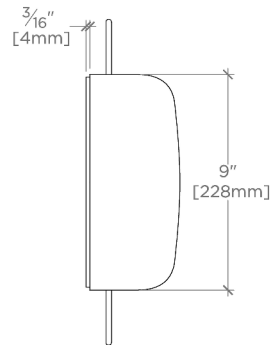

Ambient Task: Ambient
 Depth/Width: 4"
 Height: 9"
 Installation Type: Wall or ceiling mounted
 Interior Exterior Application: Interior Only
 Length: 7 1/8"
 Light Direction: Omnidirectional from wall surface
 Orientation: Vertical or Horizontal
 Primary Material: Brass/Murano glass
 Safety Warnings: Do not exceed max wattage.
 Shade Finish: Clear
 Shade Material: Glass
 Voltage: 240
 Wet/Dry: Damp or Dry

CERTIFICATIONS

PRODUCT (NOTES)

CAMILLA

CA03LT

Camilla Wall / Ceiling Large Oval Flush Mount with Rostrato
Murano Glass Diffuser

TOP VIEW SCALE: 1/2"=1'-0"

MOUNTING PLATE SCALE: 1/2"=1'-0"

FRONT VIEW SCALE: 1/2"=1'-0"

SIDE VIEW SCALE: 1/2"=1'-0"