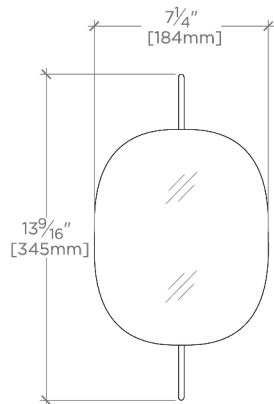

Ambient Task: Ambient
 Depth/Width: 4"
 Height: 9"
 Installation Type: Wall or ceiling mounted
 Interior Exterior Application: Interior Only
 Length: 7 1/8"
 Light Direction: Omnidirectional from wall surface
 Orientation: Vertical or Horizontal
 Primary Material: Brass/Murano glass
 Safety Warnings: Do not exceed max wattage.
 Shade Finish: Clear
 Shade Material: Glass
 Voltage: 240
 Wet/Dry: Damp or Dry

CERTIFICATIONS

PRODUCT (NOTES)

CAMILLA

CA03LT

Camilla Wall / Ceiling Large Oval Flush Mount with Rostrato
Murano Glass Diffuser

TOP VIEW SCALE: 1/2"=1'-0"

MOUNTING PLATE SCALE: 1/2"=1'-0"

FRONT VIEW SCALE: 1/2"=1'-0"

SIDE VIEW SCALE: 1/2"=1'-0"