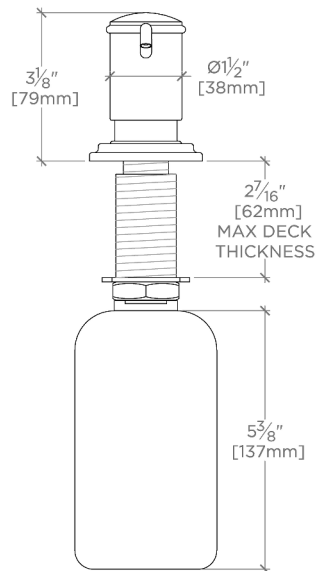

### TECHNICAL DETAILS

Fittings Hole Diameter: 35 mm  
Suggested Application: All Applications

---

## Universal

USD100

Universal Classic Deck Mounted Soap Dispenser

TOP VIEW

SCALE: 3"=1'-0"

FRONT VIEW

SCALE: 3"=1'-0"

SIDE VIEW

SCALE: 3"=1'-0"