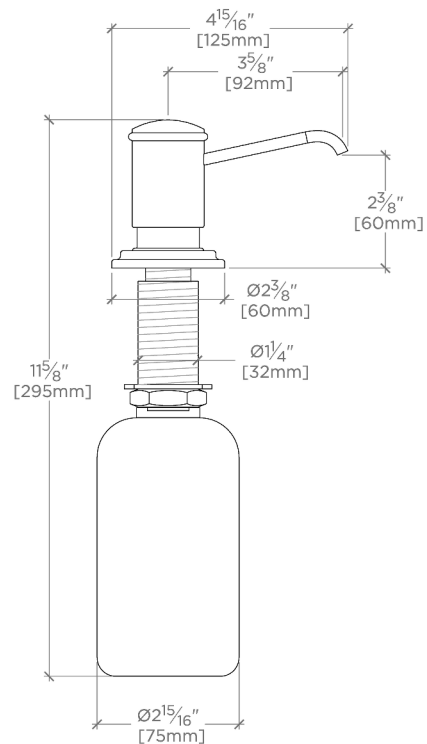

### TECHNICAL DETAILS

Fittings Hole Diameter: 35 mm  
Suggested Application: All Applications

---

## Universal

USD100

Universal Classic Deck Mounted Soap Dispenser

TOP VIEW

SCALE: 3"=1'-0"

FRONT VIEW

SCALE: 3"=1'-0"

SIDE VIEW

SCALE: 3"=1'-0"