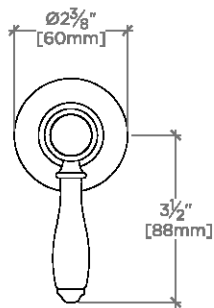

### TECHNICAL DETAILS

ADA Compliance: Yes  
Depth/Width: 3 1/2"  
Height: 2 1/2"  
Integrated Diverter: N  
Length: 2 1/2"  
Primary Material: Brass  
Suggested Application: Bath

## EASTON

EAVC43

Easton Classic Volume Control Valve Trim with White Porcelain Lever Handle

TOP VIEW SCALE: 3"=1'-0"

FRONT VIEW SCALE: 3"=1'-0"

SIDE VIEW SCALE: 3"=1'-0"