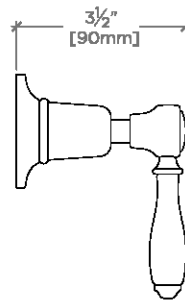

### TECHNICAL DETAILS

ADA Compliance: Yes  
Depth/Width: 3 1/2"  
Height: 2 1/2"  
Integrated Diverter: N  
Length: 2 1/2"  
Primary Material: Brass  
Suggested Application: Bath

## EASTON

EAVC43

Easton Classic Volume Control Valve Trim with White Porcelain Lever Handle

TOP VIEW SCALE: 3"=1'-0"

FRONT VIEW SCALE: 3"=1'-0"

SIDE VIEW SCALE: 3"=1'-0"