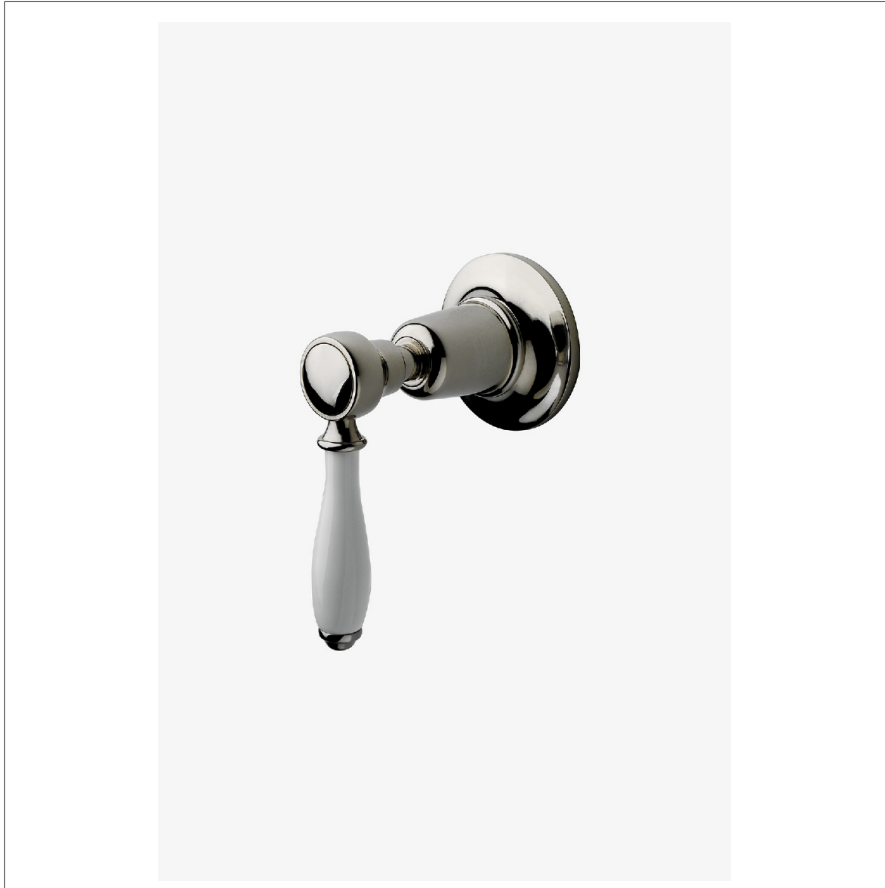

## EASTON

EAVC43

Easton Classic Volume Control Valve Trim with White Porcelain Lever Handle

SHOWN IN EASTON CLASSIC VOLUME CONTROL VALVE TRIM WITH WHITE PORCELAIN LEVER HANDLE | EAVC43

### TECHNICAL DETAILS

ADA Compliance: Yes  
Depth/Width: 3 1/2"  
Height: 2 1/2"  
Integrated Diverter: N  
Length: 2 1/2"  
Primary Material: Brass  
Suggested Application: Bath

## EASTON

EAVC43

Easton Classic Volume Control Valve Trim with White Porcelain Lever Handle

TOP VIEW SCALE: 3"=1'-0"

FRONT VIEW SCALE: 3"=1'-0"

SIDE VIEW SCALE: 3"=1'-0"