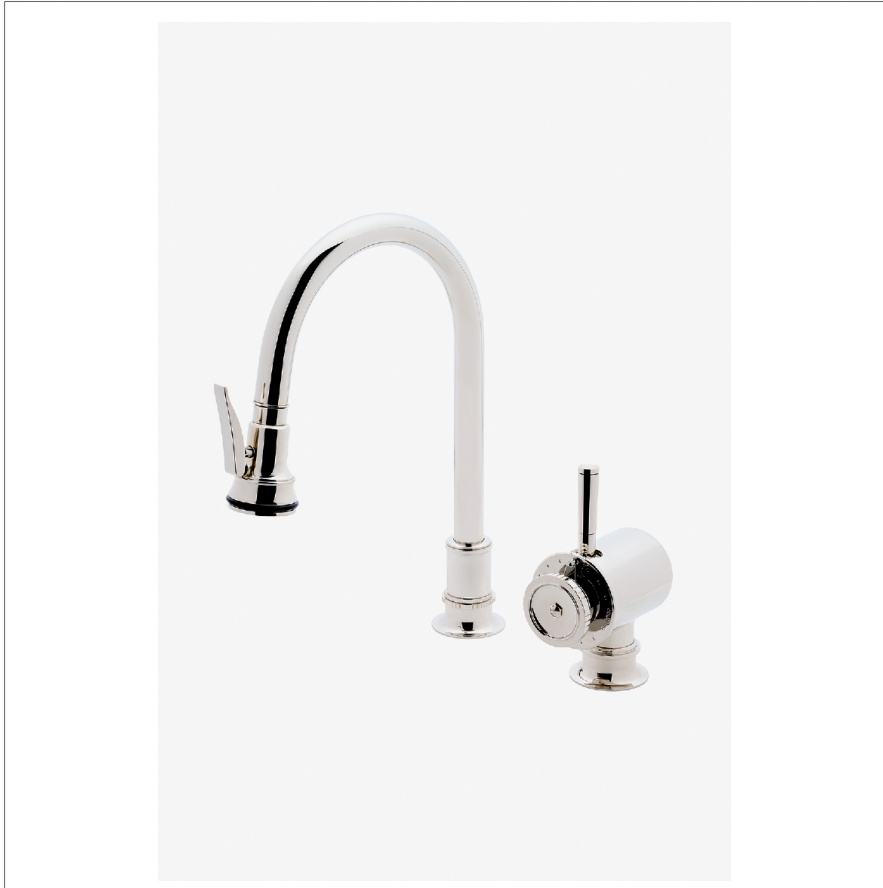

HENRY CHRONOS

CKM511

Henry Chronos Gooseneck Integrated Pull Spray Kitchen Faucet with Lever Handle

SHOWN IN HENRY CHRONOS GOOSENECK INTEGRATED PULL SPRAY KITCHEN FAUCET WITH LEVER HANDLE | CKM511

TECHNICAL DETAILS

ADA Compliance: Yes
 Adjustable Versus Fixed Spray: Adjustable Spray
 Deck Thickness Maximum: 1 9/16"
 Fittings Hole Diameter: 1 1/2"
 Handshower Spray Hose Length: 59"
 Inlet Connection Size: 3/8"
 Inlet Connection Type: Compression Connection Hoses
 Restricted Maximum Flow Rate: 1.75 gpm
 Spout Swivel: Y
 Spray Included In Unit: Y
 Valve Material: Brass and Ceramic
 Water Pressure Maximum: 85.0 psi
 Water Pressure Minimum: 20.0 psi
 Water Pressure Recommended: 45.0 psi

CODES & STANDARDS

CKM511X, NSF/ANSI/CAN 61:Q < 1, NSF/ANSI/CAN 372, ASME A112.18.1/CSA B125.1

PRODUCT FEATURES

Features Lever Handle

Stocked in Chrome, Nickel, and Brass

Available in 1.75 gpm (6.6 L/min) flow rate

Features thermostatic temperature control, desired temperature can be preset by using the center wheel handle

Pull-down sprayhead with dual function, allows the use to switch between aerated stream and jet spray