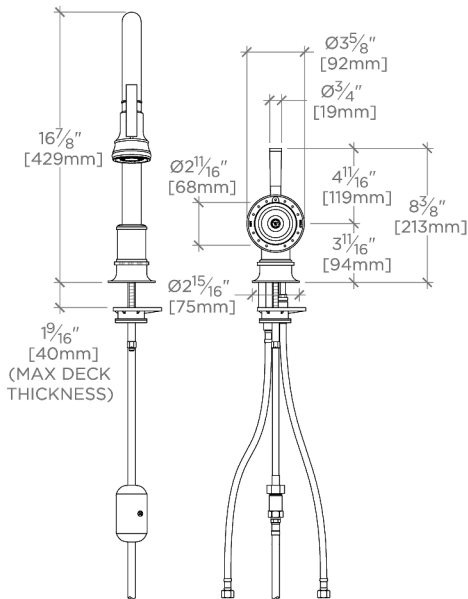

ADA Compliance: Yes
 Adjustable Versus Fixed Spray: Adjustable Spray
 Deck Thickness Maximum: 1 9/16"
 Fittings Hole Diameter: 1 1/2"
 Handshower Spray Hose Length: 59"
 Inlet Connection Size: 3/8"
 Inlet Connection Type: Compression Connection Hoses
 Restricted Maximum Flow Rate: 1.75 gpm
 Spout Swivel: Y
 Spray Included In Unit: Y
 Valve Material: Brass and Ceramic
 Water Pressure Maximum: 85.0 psi
 Water Pressure Minimum: 20.0 psi
 Water Pressure Recommended: 45.0 psi

CODES & STANDARDS

CKM511X, NSF/ANSI/CAN 61:Q < 1, NSF/ANSI/CAN 372, ASME A112.18.1/CSA B125.1

PRODUCT FEATURES

Features Lever Handle

Stocked in Chrome, Nickel, and Brass

Available in 1.75 gpm (6.6 L/min) flow rate

CERTIFICATIONS

PRODUCT (NOTES)

WATERWORKS

HENRY CHRONOS

CKM511

Henry Chronos Gooseneck Integrated Pull Spray Kitchen Faucet with Lever Handle

TOP VIEW

SCALE: 1"=1'-0"

HANDLE OPERATION

FRONT VIEW

SCALE: 1"=1'-0"

SIDE VIEW

SCALE: 1"=1'-0"

NOTE:
ADAPTER AND GASKET
(x2) INCLUDED -
INTERNATIONAL USE
ONLY

NOT TO SCALE