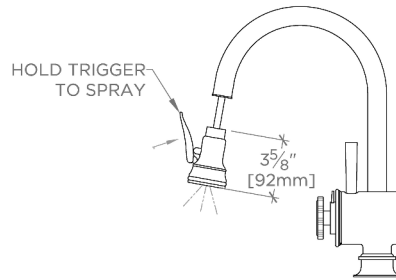

ADA Compliance: Yes
 Adjustable Versus Fixed Spray: Adjustable Spray
 Deck Thickness Maximum: 1 9/16"
 Fittings Hole Diameter: 1 1/2"
 Handshower Spray Hose Length: 59"
 Inlet Connection Size: 3/8"
 Inlet Connection Type: Compression Connection Hoses
 Restricted Maximum Flow Rate: 1.75 gpm
 Spout Swivel: Y
 Spray Included In Unit: Y
 Valve Material: Brass and Ceramic
 Water Pressure Maximum: 85.0 psi
 Water Pressure Minimum: 20.0 psi
 Water Pressure Recommended: 45.0 psi

Features thermostatic temperature control, desired temperature can be preset by using the center wheel handle

Pull-down sprayhead with dual function, allows the use to switch between aerated stream and jet spray

CERTIFICATIONS

PRODUCT (NOTES)

WATERWORKS

HENRY CHRONOS

CKM511

Henry Chronos Gooseneck Integrated Pull Spray Kitchen Faucet with Lever Handle

TOP VIEW

SCALE: 1"=1'-0"

HANDLE OPERATION

FRONT VIEW

SCALE: 1"=1'-0"

SIDE VIEW

SCALE: 1"=1'-0"

NOTE:
ADAPTER AND GASKET
(x2) INCLUDED -
INTERNATIONAL USE
ONLY

NOT TO SCALE