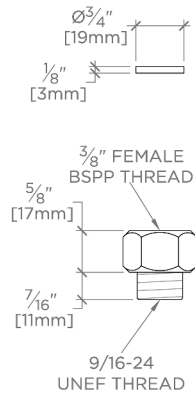

ADA Compliance: Yes
 Adjustable Versus Fixed Spray: Adjustable Spray
 Deck Thickness Maximum: 1 9/16"
 Fittings Hole Diameter: 1 1/2"
 Handshower Spray Hose Length: 59"
 Inlet Connection Size: 3/8"
 Inlet Connection Type: Compression Connection Hoses
 Restricted Maximum Flow Rate: 1.75 gpm
 Spout Swivel: Y
 Spray Included In Unit: Y
 Valve Material: Brass and Ceramic
 Water Pressure Maximum: 85.0 psi
 Water Pressure Minimum: 20.0 psi
 Water Pressure Recommended: 45.0 psi

CODES & STANDARDS

CKM511X, NSF/ANSI/CAN 61:Q < 1, NSF/ANSI/CAN 372, ASME A112.18.1/CSA B125.1

PRODUCT FEATURES

Features Lever Handle

Stocked in Chrome, Nickel, and Brass

Available in 1.75 gpm (6.6 L/min) flow rate

HANDLE OPERATION

FRONT VIEW

SCALE: 1"=1'-0"

SIDE VIEW

SCALE: 1"=1'-0"

NOTE:
ADAPTER AND GASKET
(x2) INCLUDED -
INTERNATIONAL USE
ONLY

NOT TO SCALE