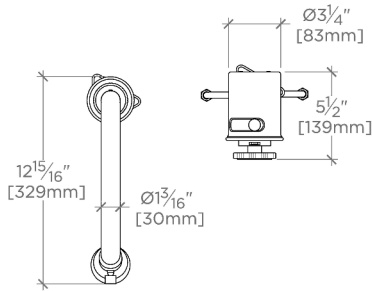

ADA Compliance: Yes
 Adjustable Versus Fixed Spray: Adjustable Spray
 Deck Thickness Maximum: 1 9/16"
 Fittings Hole Diameter: 1 1/2"
 Handshower Spray Hose Length: 59"
 Inlet Connection Size: 3/8"
 Inlet Connection Type: Compression Connection Hoses
 Restricted Maximum Flow Rate: 1.75 gpm
 Spout Swivel: Y
 Spray Included In Unit: Y
 Valve Material: Brass and Ceramic
 Water Pressure Maximum: 85.0 psi
 Water Pressure Minimum: 20.0 psi
 Water Pressure Recommended: 45.0 psi

CERTIFICATIONS

PRODUCT (NOTES)

WATERWORKS

HENRY CHRONOS

CKM511

Henry Chronos Gooseneck Integrated Pull Spray Kitchen Faucet with Lever Handle

TOP VIEW

SCALE: 1"=1'-0"

HANDLE OPERATION

FRONT VIEW

SCALE: 1"=1'-0"

SIDE VIEW

SCALE: 1"=1'-0"

NOTE:
ADAPTER AND GASKET
(x2) INCLUDED -
INTERNATIONAL USE
ONLY

NOT TO SCALE