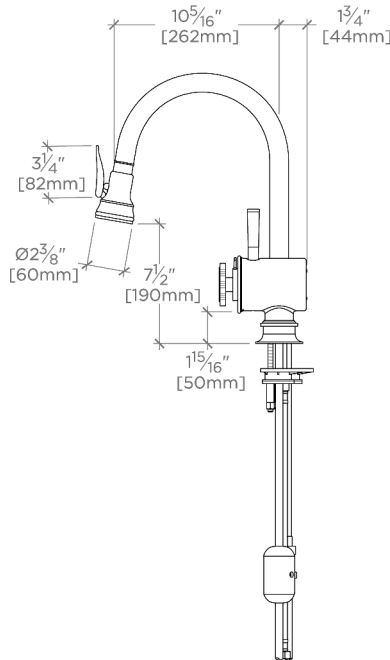

ADA Compliance: Yes
 Adjustable Versus Fixed Spray: Adjustable Spray
 Deck Thickness Maximum: 1 9/16"
 Fittings Hole Diameter: 1 1/2"
 Handshower Spray Hose Length: 59"
 Inlet Connection Size: 3/8"
 Inlet Connection Type: Compression Connection Hoses
 Restricted Maximum Flow Rate: 1.75 gpm
 Spout Swivel: Y
 Spray Included In Unit: Y
 Valve Material: Brass and Ceramic
 Water Pressure Maximum: 85.0 psi
 Water Pressure Minimum: 20.0 psi
 Water Pressure Recommended: 45.0 psi

CODES & STANDARDS

CKM511X, NSF/ANSI/CAN 61:Q < 1, NSF/ANSI/CAN 372, ASME A112.18.1/CSA B125.1

PRODUCT FEATURES

Features Lever Handle

Stocked in Chrome, Nickel, and Brass

Available in 1.75 gpm (6.6 L/min) flow rate

CERTIFICATIONS

PRODUCT (NOTES)

WATERWORKS

HENRY CHRONOS

CKM511

Henry Chronos Gooseneck Integrated Pull Spray Kitchen Faucet with Lever Handle

TOP VIEW

SCALE: 1"=1'-0"

HANDLE OPERATION

FRONT VIEW

SCALE: 1"=1'-0"

SIDE VIEW

SCALE: 1"=1'-0"

NOTE:
ADAPTER AND GASKET
(x2) INCLUDED -
INTERNATIONAL USE
ONLY

NOT TO SCALE