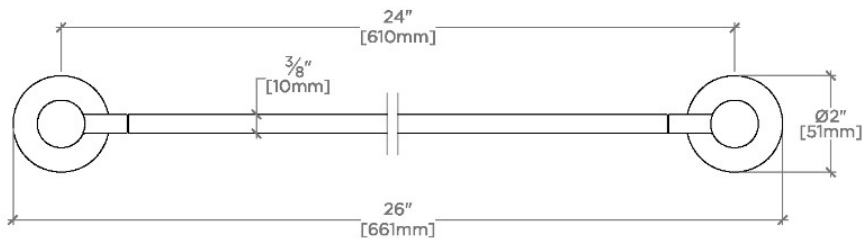

FINOT

NO24G2

Finot 24" Double Sided Glass Mounted Towel Bars

SHOWN IN FINOT 24" DOUBLE SIDED GLASS MOUNTED TOWEL BARS | NO24G2

TECHNICAL DETAILS

Escutcheon Primary Material: Brass
Installation Type: Wall Mounted
Primary Material: Brass
Suggested Application: Bath

CODES & STANDARDS

PRODUCT FEATURES

All mounting hardware included

Solid Brass Construction

Can accommodate glass thickness between 1/4" [6mm] to 7/8" [22mm]

Stocked in Chrome, Nickel, Brass and Dark Nickel

CERTIFICATIONS

PRODUCT (NOTES)

FINOT

NO24G2

Finot 24" Double Sided Glass Mounted Towel Bars

† THIS PRODUCT CAN BE INSTALLED ON GLASS THAT IS
1/4" [6mm], 3/8" [10mm], 1/2" [13mm], 3/4" [19mm] OR 7/8" [22mm].

TOP VIEW

SCALE: 3"=1'-0"

FRONT VIEW

SCALE: 3"=1'-0"

SIDE VIEW

SCALE: 3"=1'-0"