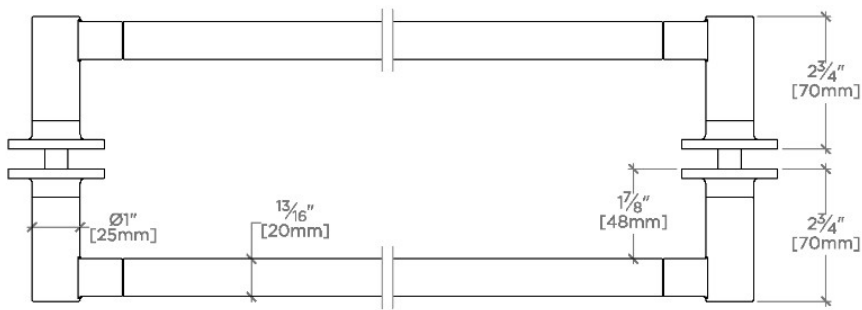

FINOT

NO24G2

Finot 24" Double Sided Glass Mounted Towel Bars

SHOWN IN FINOT 24" DOUBLE SIDED GLASS MOUNTED TOWEL BARS | NO24G2

TECHNICAL DETAILS

Escutcheon Primary Material: Brass
Installation Type: Wall Mounted
Primary Material: Brass
Suggested Application: Bath

CERTIFICATIONS

PRODUCT (NOTES)

FINOT

NO24G2

Finot 24" Double Sided Glass Mounted Towel Bars

† THIS PRODUCT CAN BE INSTALLED ON GLASS THAT IS
1/4" [6mm], 3/8" [10mm], 1/2" [13mm], 3/4" [19mm] OR 7/8" [22mm].

TOP VIEW

SCALE: 3"=1'-0"

FRONT VIEW

SCALE: 3"=1'-0"

SIDE VIEW

SCALE: 3"=1'-0"