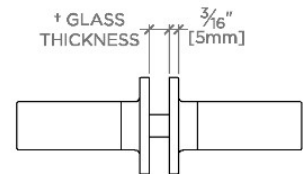

FINOT

NO24G2

Finot 24" Double Sided Glass Mounted Towel Bars

SHOWN IN FINOT 24" DOUBLE SIDED GLASS MOUNTED TOWEL BARS | NO24G2

TECHNICAL DETAILS

Escutcheon Primary Material: Brass
Installation Type: Wall Mounted
Primary Material: Brass
Suggested Application: Bath

CERTIFICATIONS

PRODUCT (NOTES)

FINOT

NO24G2

Finot 24" Double Sided Glass Mounted Towel Bars

† THIS PRODUCT CAN BE INSTALLED ON GLASS THAT IS
1/4" [6mm], 3/8" [10mm], 1/2" [13mm], 3/4" [19mm] OR 7/8" [22mm].

TOP VIEW

SCALE: 3"=1'-0"

FRONT VIEW

SCALE: 3"=1'-0"

SIDE VIEW

SCALE: 3"=1'-0"