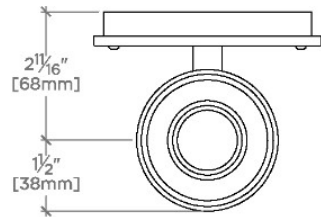

HENRY CHRONOS

CNLT06

Henry Chronos Wall Mounted Single Sconce with Glass Shade

SHOWN IN HENRY CHRONOS WALL MOUNTED SINGLE SCONCE WITH GLASS SHADE | CNLT06

TECHNICAL DETAILS

Ambient Task: Ambient
Bulb Base Size: E26
Bulb Type: T10-8.5
Depth/Width: 4 1/4"
Height: 13 1/2"
Installation Type: Wall Mounted
Interior Exterior Application: Interior Only
Junction Box Orientation: Vertical
Length: 4 15/16"
Number Of Bulbs: One
Orientation: Vertical
Primary Material: Brass
Safety Warnings: Do not exceed max wattage.
Shade Finish: Shiny Opal
Shade Material: Glass
Shade Shape: Cylinder
Suggested Application: All Applications
Voltage: 120V
Wet/Dry: Damp

CODES & STANDARDS

PRODUCT FEATURES

Proprietary design

Solid brass with hand-worked glass shade

cUL Listed

Sconce hangs with shade turned up only

Uses (1) 60W Max Type A19, E26 Base Bulb, not included

CERTIFICATIONS

PRODUCT (NOTES)

HENRY CHRONOS

CNLT06

Henry Chronos Wall Mounted Single Sconce with Glass Shade

TOP VIEW

SCALE: 3"=1'-0"

MOUNTING

SCALE: 3"=1'-0"

FRONT VIEW

SCALE: 3"=1'-0"

SIDE VIEW

SCALE: 3"=1'-0"