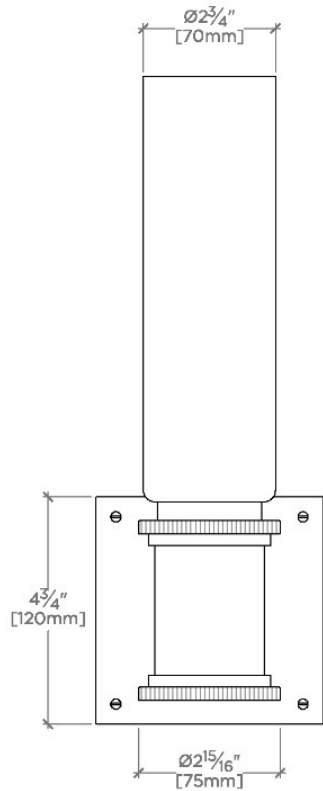

HENRY CHRONOS

CNLT06

Henry Chronos Wall Mounted Single Sconce with Glass Shade

SHOWN IN HENRY CHRONOS WALL MOUNTED SINGLE SCONCE WITH GLASS SHADE | CNLT06

TECHNICAL DETAILS

Ambient Task: Ambient
Bulb Base Size: E26
Bulb Type: T10-8.5
Depth/Width: 4 1/4"
Height: 13 1/2"
Installation Type: Wall Mounted
Interior Exterior Application: Interior Only
Junction Box Orientation: Vertical
Length: 4 15/16"
Number Of Bulbs: One
Orientation: Vertical
Primary Material: Brass
Safety Warnings: Do not exceed max wattage.
Shade Finish: Shiny Opal
Shade Material: Glass
Shade Shape: Cylinder
Suggested Application: All Applications
Voltage: 120V
Wet/Dry: Damp

CODES & STANDARDS

PRODUCT FEATURES

Proprietary design

Solid brass with hand-worked glass shade

cUL Listed

Sconce hangs with shade turned up only

Uses (1) 60W Max Type A19, E26 Base Bulb, not included

CERTIFICATIONS

PRODUCT (NOTES)

HENRY CHRONOS

CNLT06

Henry Chronos Wall Mounted Single Sconce with Glass Shade

TOP VIEW

SCALE: 3"=1'-0"

MOUNTING

SCALE: 3"=1'-0"

FRONT VIEW

SCALE: 3"=1'-0"

SIDE VIEW

SCALE: 3"=1'-0"