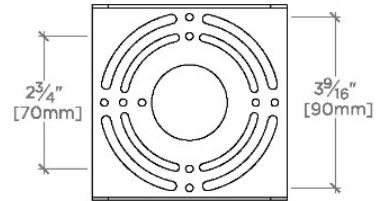

HENRY CHRONOS

CNLT06

Henry Chronos Wall Mounted Single Sconce with Glass Shade

SHOWN IN HENRY CHRONOS WALL MOUNTED SINGLE SCONCE WITH GLASS SHADE | CNLT06

TECHNICAL DETAILS

Ambient Task: Ambient
Bulb Base Size: E26
Bulb Type: T10-8.5
Depth/Width: 4 1/4"
Height: 13 1/2"
Installation Type: Wall Mounted
Interior Exterior Application: Interior Only
Junction Box Orientation: Vertical
Length: 4 15/16"
Number Of Bulbs: One
Orientation: Vertical
Primary Material: Brass
Safety Warnings: Do not exceed max wattage.
Shade Finish: Shiny Opal
Shade Material: Glass
Shade Shape: Cylinder
Suggested Application: All Applications
Voltage: 120V
Wet/Dry: Damp

CODES & STANDARDS

PRODUCT FEATURES

Proprietary design

Solid brass with hand-worked glass shade

cUL Listed

Sconce hangs with shade turned up only

Uses (1) 60W Max Type A19, E26 Base Bulb, not included

CERTIFICATIONS

PRODUCT (NOTES)

HENRY CHRONOS

CNLT06

Henry Chronos Wall Mounted Single Sconce with Glass Shade

TOP VIEW

SCALE: 3"=1'-0"

MOUNTING

SCALE: 3"=1'-0"

FRONT VIEW

SCALE: 3"=1'-0"

SIDE VIEW

SCALE: 3"=1'-0"