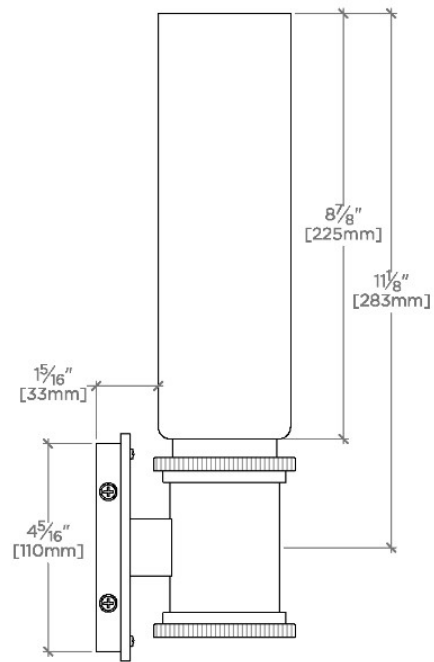

HENRY CHRONOS

CNLT06

Henry Chronos Wall Mounted Single Sconce with Glass Shade

SHOWN IN HENRY CHRONOS WALL MOUNTED SINGLE SCONCE WITH GLASS SHADE | CNLT06

TECHNICAL DETAILS

Ambient Task: Ambient
Bulb Base Size: E26
Bulb Type: T10-8.5
Depth/Width: 4 1/4"
Height: 13 1/2"
Installation Type: Wall Mounted
Interior Exterior Application: Interior Only
Junction Box Orientation: Vertical
Length: 4 15/16"
Number Of Bulbs: One
Orientation: Vertical
Primary Material: Brass
Safety Warnings: Do not exceed max wattage.
Shade Finish: Shiny Opal
Shade Material: Glass
Shade Shape: Cylinder
Suggested Application: All Applications
Voltage: 120V
Wet/Dry: Damp

CODES & STANDARDS

PRODUCT FEATURES

Proprietary design

Solid brass with hand-worked glass shade

cUL Listed

Sconce hangs with shade turned up only

Uses (1) 60W Max Type A19, E26 Base Bulb, not included

CERTIFICATIONS

PRODUCT (NOTES)

HENRY CHRONOS

CNLT06

Henry Chronos Wall Mounted Single Sconce with Glass Shade

TOP VIEW

SCALE: 3"=1'-0"

MOUNTING

SCALE: 3"=1'-0"

FRONT VIEW

SCALE: 3"=1'-0"

SIDE VIEW

SCALE: 3"=1'-0"